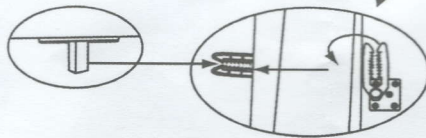

ID8078

Assembly Instruction

Model: U1194S Sectional Sofa

Hardware List:Sofa

A	Metal Feet		4PCS
B	Plastic feet		1PC
C	Washer		8PCS
D	Machine Screws		8PCS
E	Allen key		1PC

Hardware List:Chaise

A	Metal Feet		4PCS
B	Plastic feet		1PC
C	Washer		8PCS
D	Machine Screws		8PCS
E	Allen key		1PC

TO SECURELY ATTACH TOGETHER, ATTACH THE FEMALE CONNECTOR TO THE MALE CONNECTOR AS SEEN ABOVE. SLOWLY PUSH TOGETHER TO PREVENT ANY DAMAGE TO YOUR FURNITURE OR FLOORING