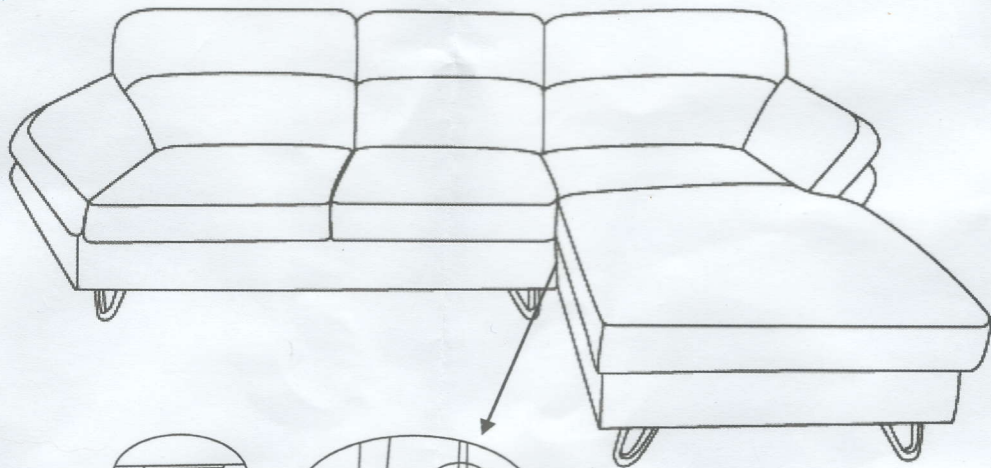

ID8078

Assembly Instruction

Model: U1194S Sectional Sofa

Hardware List:Sofa

A	Metal Feet		4PCS
B	Plastic feet		1PC
C	Washer		8PCS
D	Machine Screws		8PCS
E	Allen key		1PC

Hardware List:Chaise

A	Metal Feet		4PCS
B	Plastic feet		1PC
C	Washer		8PCS
D	Machine Screws		8PCS
E	Allen key		1PC

TO SECURELY ATTACH TOGETHER, ATTACH THE FEMALE CONNECTOR TO THE MALE CONNECTOR AS SEEN ABOVE. SLOWLY PUSH TOGETHER TO PREVENT ANY DAMAGE TO YOUR FURNITURE OR FLOORING