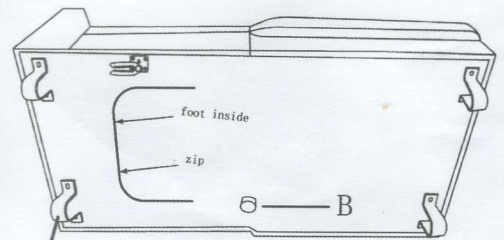

ID8078

Assembly Instruction

Model: U1194S Sectional Sofa

Hardware List:Sofa

A	Metal Feet		4PCS
B	Plastic feet		1PC
C	Washer		8PCS
D	Machine Screws		8PCS
E	Allen key		1PC

Hardware List:Chaise

A	Metal Feet		4PCS
B	Plastic feet		1PC
C	Washer		8PCS
D	Machine Screws		8PCS
E	Allen key		1PC

TO SECURELY ATTACH TOGETHER, ATTACH THE FEMALE CONNECTOR TO THE MALE CONNECTOR AS SEEN ABOVE. SLOWLY PUSH TOGETHER TO PREVENT ANY DAMAGE TO YOUR FURNITURE OR FLOORING