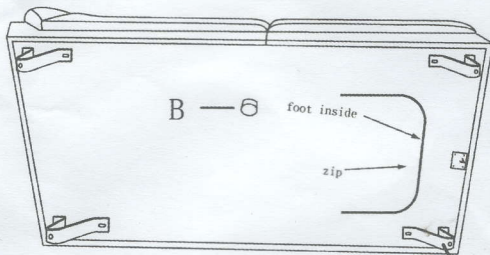

ID8078

Assembly Instruction

Model: U1194S Sectional Sofa

Hardware List:Sofa

A	Metal Feet		4PCS
B	Plastic feet		1PC
C	Washer		8PCS
D	Machine Screws		8PCS
E	Allen key		1PC

Hardware List:Chaise

A	Metal Feet		4PCS
B	Plastic feet		1PC
C	Washer		8PCS
D	Machine Screws		8PCS
E	Allen key		1PC

TO SECURELY ATTACH TOGETHER, ATTACH THE FEMALE CONNECTOR TO THE MALE CONNECTOR AS SEEN ABOVE. SLOWLY PUSH TOGETHER TO PREVENT ANY DAMAGE TO YOUR FURNITURE OR FLOORING