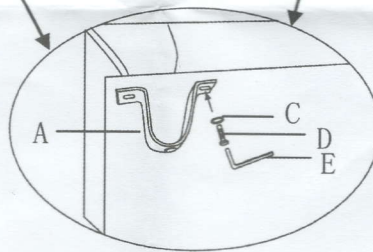

ID8078

Assembly Instruction

Model: U1194S Sectional Sofa

Hardware List:Sofa

A	Metal Feet		4PCS
B	Plastic feet		1PC
C	Washer		8PCS
D	Machine Screws		8PCS
E	Allen key		1PC

Hardware List:Chaise

A	Metal Feet		4PCS
B	Plastic feet		1PC
C	Washer		8PCS
D	Machine Screws		8PCS
E	Allen key		1PC

TO SECURELY ATTACH TOGETHER, ATTACH THE FEMALE CONNECTOR TO THE MALE CONNECTOR AS SEEN ABOVE. SLOWLY PUSH TOGETHER TO PREVENT ANY DAMAGE TO YOUR FURNITURE OR FLOORING