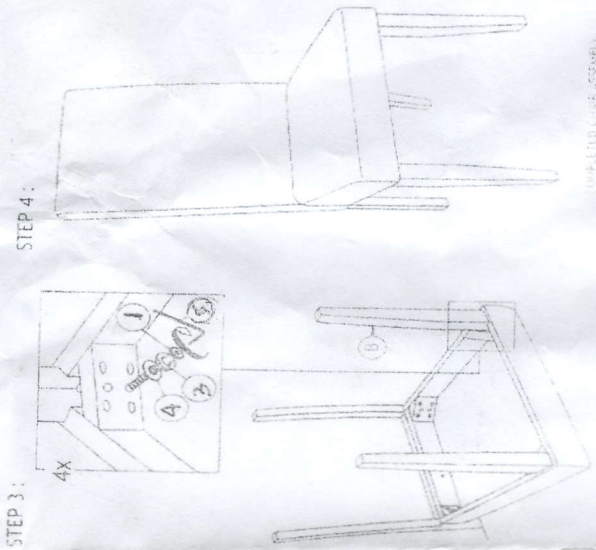

SUSAN

HILIM
SINCE 1971

www.hilim.com

090012000
Certificate No. 2502

PRODUCT DESCRIPTION

Read instruction carefully. Remove all wrapping material staples and straps from the carton see hardware and furniture part list for guidance. Be sure you have all parts before you start assembling. Place all wooden furniture part a clean and flat soft surface, such as carpet or to prevent from scratched.

CAUTION:

KEEP ALL HARDWARE PART OUT OF REACH OF CHILDREN.

ITEM	DESCRIPTION	QTY
1	JCBC SCREW M6 x 50MM	5 PCS
2	JCBC SCREW M6 x 80MM	4 PCS
3	SPRING WASHER	9 PCS
4	FLAT WASHER	9 PCS
5	M4 ALLEN KEY	1 PC

ITEM	PART LIST	QTY
A	BACK REST	1 PC
B	FRONT LEG (L & R)	2 PCS
C	CUSHION SEAT FRAME	1 PC

DISPENSING ASSEMBLY