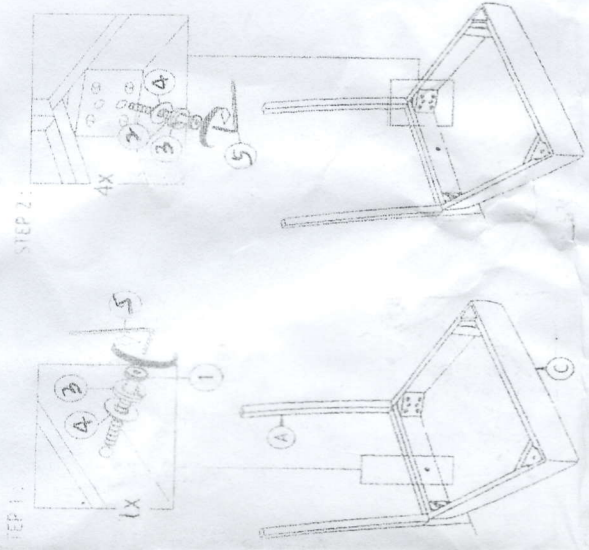

SUSAN

HILIM
SINCE 1971

www.hilim.com

090012000
Certificate No. 2502

PRODUCT DESCRIPTION

Read instruction carefully. Remove all wrapping material staples and straps from the carton see hardware and furniture part list for guidance. Be sure you have all parts before you start assembling. Place all wooden furniture part a clean and flat soft surface, such as carpet or to prevent from scratched.

CAUTION:

KEEP ALL HARDWARE PART OUT OF REACH OF CHILDREN.

ITEM	DESCRIPTION	QTY
1	JCBC SCREW M6 x 50MM	5 PCS
2	JCBC SCREW M6 x 80MM	4 PCS
3	SPRING WASHER	9 PCS
4	FLAT WASHER	9 PCS
5	M4 ALLEN KEY	1 PC

ITEM	PART LIST	QTY
A	BACK REST	1 PC
B	FRONT LEG (L & R)	2 PCS
C	CUSHION SEAT FRAME	1 PC

DISPENSING ASSEMBLY