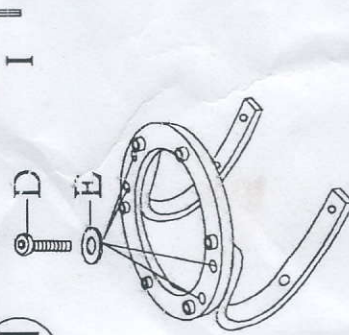

ZOY-3032

A	M8x25mm		x2
B	M8		x2
C	M8x65mm		x2
D	M8x38mm		x4
E	Ø8xØ22mm		x4
F	M6x30mm		x4
G			x2
H	6mm		x1
I	5mm		x1
J	13mm		x1

A1

A2

H

A3

B2

B3

B1

WARNING

1. Do not stand on this chair, do not use this chair as a step ladder.
2. Use this product only for seating one person at one time.
3. Do not use this chair unless all bolts, screws and knobs are firmly secured.
4. Failure to follow these warnings could result in serious injury.