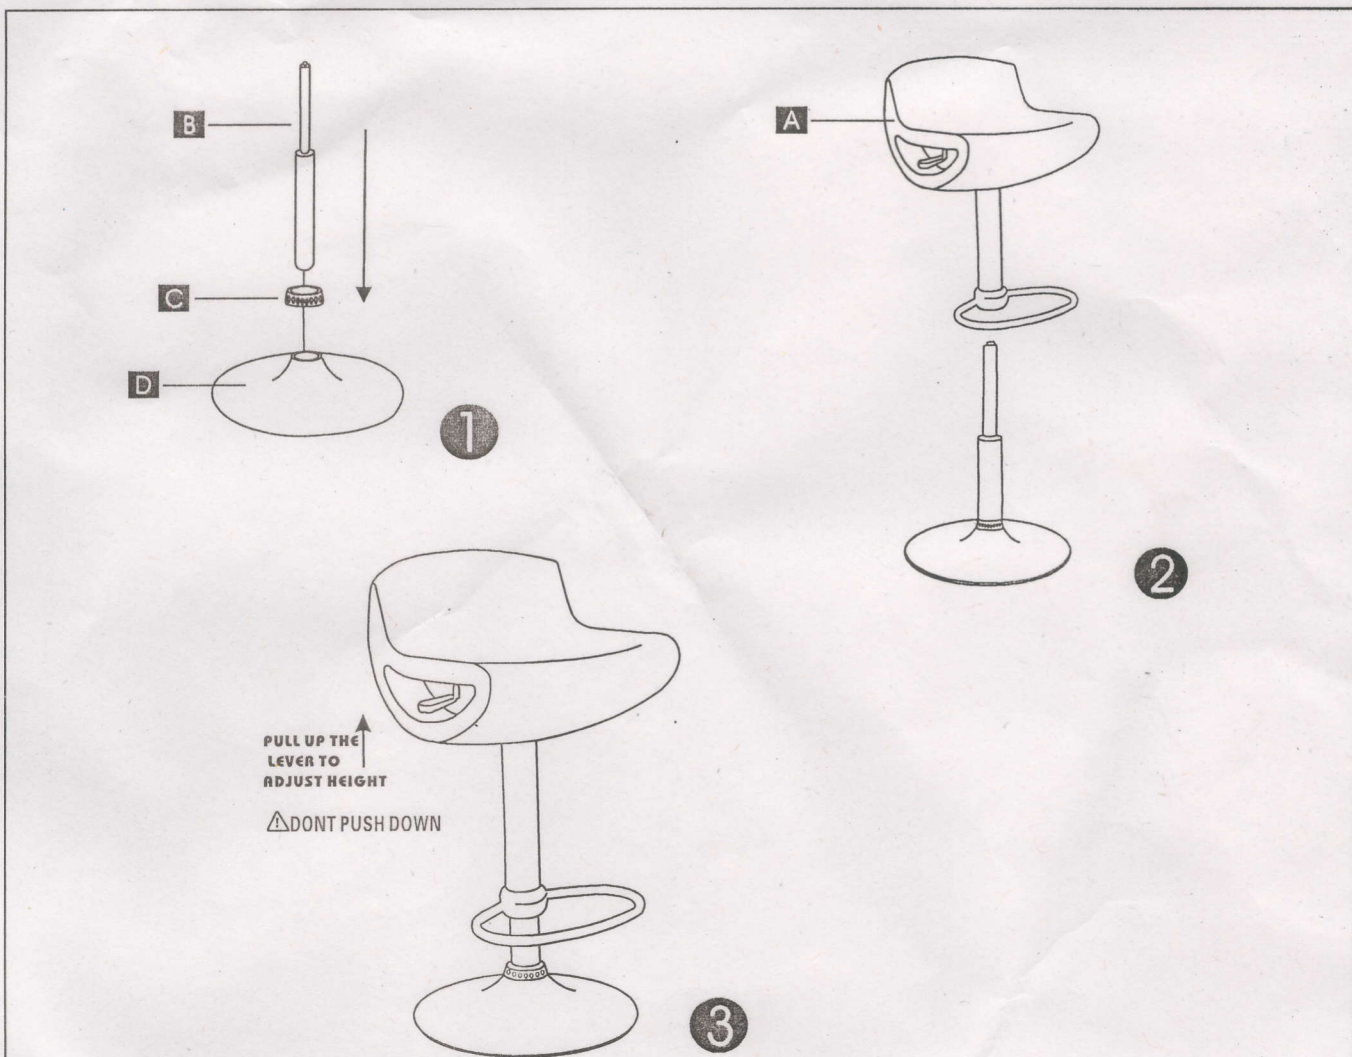

# M-100G

## ASSEMBLY INSTRUCTIONS

CAUTION:  
PLEASE MAKE SURE THAT ALL PARTS ABOVE ARE FIXED TIGHT AND FIRM BEFORE USE.  
THIS PRODUCT IS DESIGNED AS A SEAT FOR INDOOR USE ONLY.  
DO NOT STAND ON THIS PRODUCT IN ANY CIRCUMSTANCE