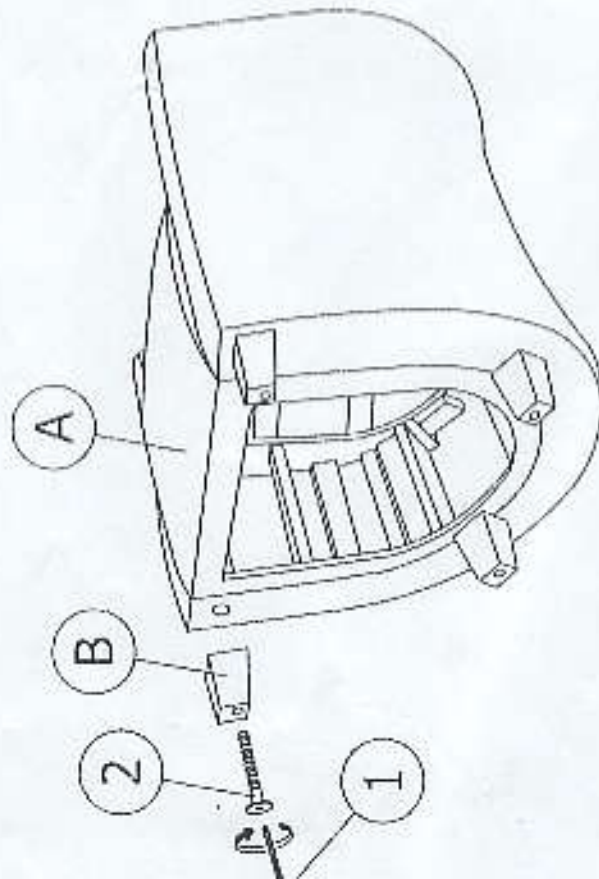

MODEL : BBT5046 TUB CHAIR

ASSEMBLY INSTRUCTIONS

Read this instruction carefully. See hardware and furniture part list for guidance. Be sure all parts are complete, before you assemble. Place all wooden furniture parts on a clean and flat soft surface to prevent from being scratched. Follow the figure to start assembling.

- CAUTIONS :**
1. Do not FULLY - TIGHTEN the nut or bolt until all nut or bolt is ready assembled
 2. Do not OVER - TIGHTEN the nut or bolt to avoid causing damages to the thread
 3. Keep all hardware parts out of reach of children.

NOTE : THE LIST AND QUANTITY SHOWN ARE FOR 1 UNIT ASSEMBLY.

STEP 1

STEP 2

PART LIST		PART LIST	
ITEM	DESCRIPTION	DESCRIPTION	QTY
A	CHAIR	CHAIR	1 PC
B	CHAIR LEG	CHAIR LEG	4 PCS

PART LIST		PART LIST	
ITEM	DESCRIPTION	DESCRIPTION	QTY
1	M5 ALLEN KEY	M5 ALLEN KEY	1 PC
2	TUB BOLT M8 x 70mm	TUB BOLT M8 x 70mm	4 PCS