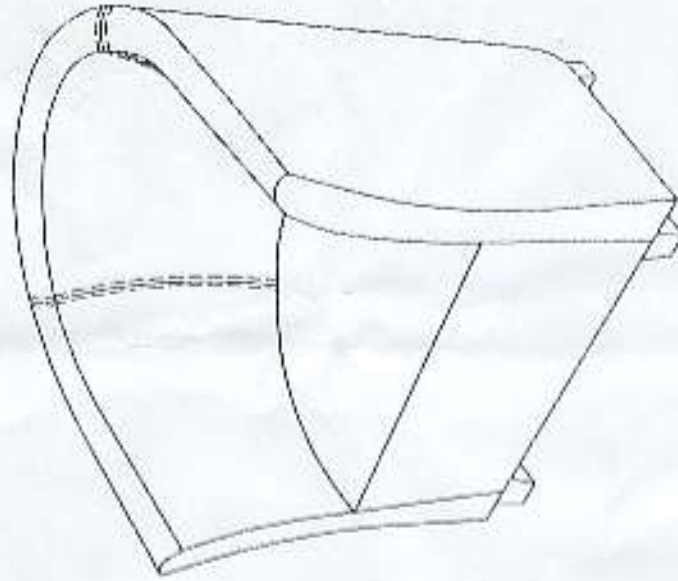

MODEL : BBT5046 TUB CHAIR

ASSEMBLY INSTRUCTIONS

Read this instruction carefully. See hardware and furniture part list for guidance. Be sure all parts are complete, before you assemble. Place all wooden furniture parts on a clean and flat soft surface to prevent from being scratched. Follow the figure to start assembling.

- CAUTIONS :**
1. Do not FULLY - TIGHTEN the nut or bolt until all nut or bolt is ready assembled
 2. Do not OVER - TIGHTEN the nut or bolt to avoid causing damages to the thread
 3. Keep all hardware parts out of reach of children.

NOTE : THE LIST AND QUANTITY SHOWN ARE FOR 1 UNIT ASSEMBLY.

STEP 1

STEP 2

PART LIST		PART LIST	
ITEM	DESCRIPTION	DESCRIPTION	QTY
A	CHAIR	CHAIR	1 PC
B	CHAIR LEG	CHAIR LEG	4 PCS

PART LIST		PART LIST	
ITEM	DESCRIPTION	DESCRIPTION	QTY
1	M5 ALLEN KEY	M5 ALLEN KEY	1 PC
2	TUB BOLT M8 x 70mm	TUB BOLT M8 x 70mm	4 PCS