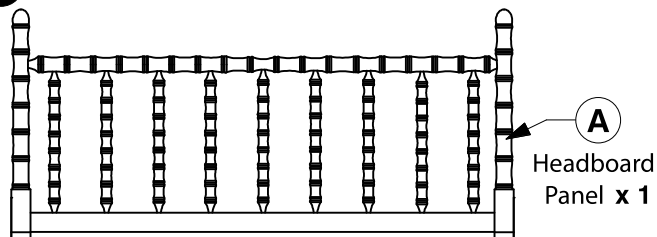

9822 Queen Headboard

Assembly Instructions

WI-1125

1 Parts List

2 Hardware List

1 M6 x 35mm JCB
x 4

2 M6 x 50mm JCB
x 6

3 Spring Washer
x 10