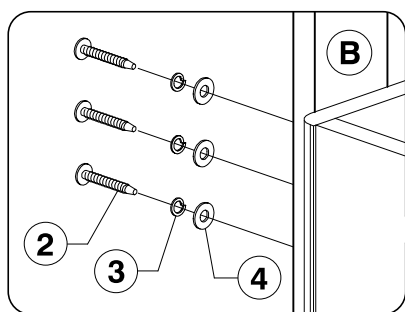

9822 Queen Headboard

Assembly Instructions

WI-1125

1 Parts List

2 Hardware List

1 M6 x 35mm JCB
x 4

2 M6 x 50mm JCB
x 6

3 Spring Washer
x 10

4 Flat Washer
x 10

5 Allen Key
x 1

Note: Do not assemble using power tools. This can cause the bolts to be overtightened

3 Assemble the Support Bars (B) to the Headboard Panel.

4 Assemble the Headboard Panel (A) to the Support Bars (B).