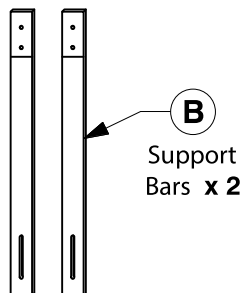

9822 Queen Headboard

Assembly Instructions

WI-1125

1 Parts List

2 Hardware List

1 M6 x 35mm JCB
x 4

2 M6 x 50mm JCB
x 6

3 Spring Washer
x 10