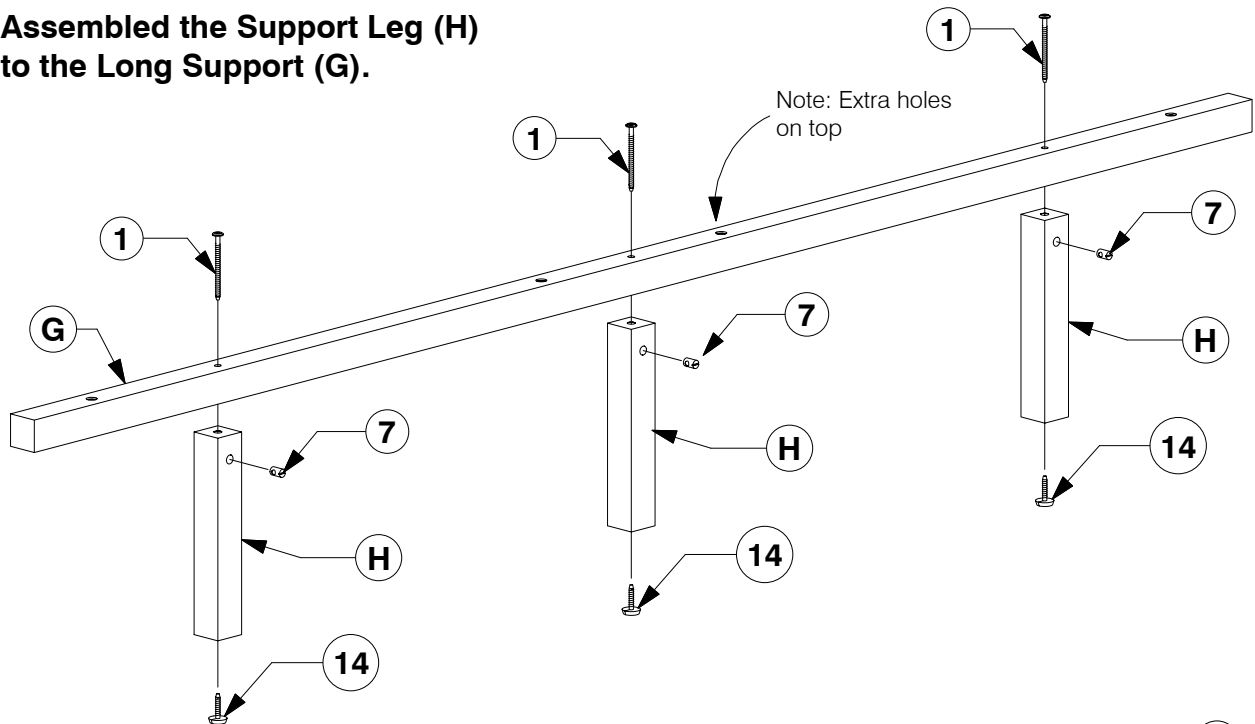

Queen Bed

Assembly Instructions

0818

3 Hardware List

4 Assembled the Support Leg (H) to the Long Support (G).