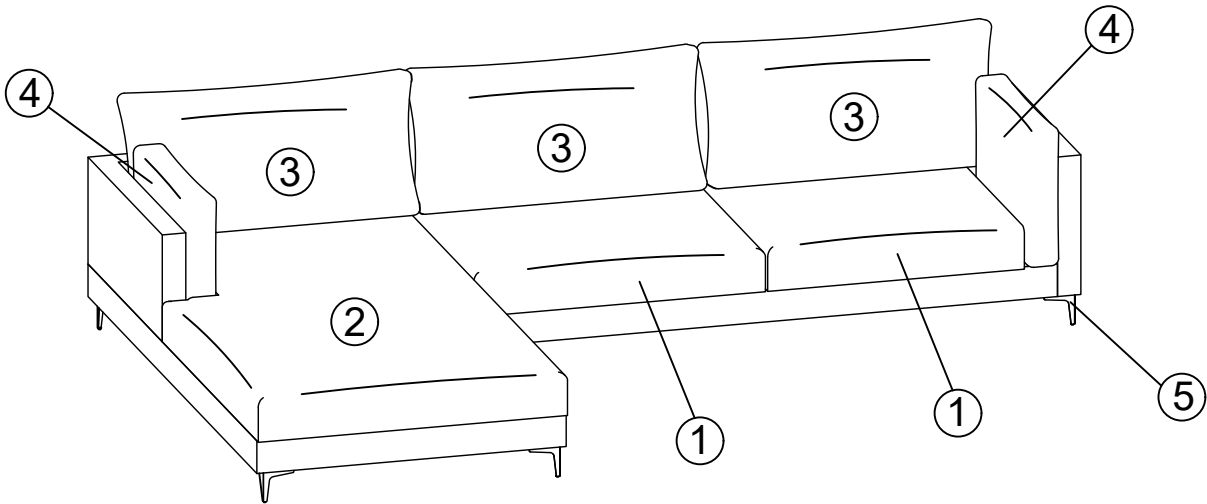

ASSEMBLY INSTRUCTIONS

MODEL: LENI

PART LIST		
1	Sofa Seat	2pcs
2	Sofa Chaise	1pc
3	Back Cushion	3pcs
4	Arm Cushion	2pcs
5	Sofa Leg	9 pcs

HARDWARE LIST		
A	 JCBC M6 x 50	18pcs
B	 Flat Washer M6	18pcs
C	 Spring Washer M6	18pcs
D	 Allen Key M4	1pc

STEP 1

STEP 1

STEP 3