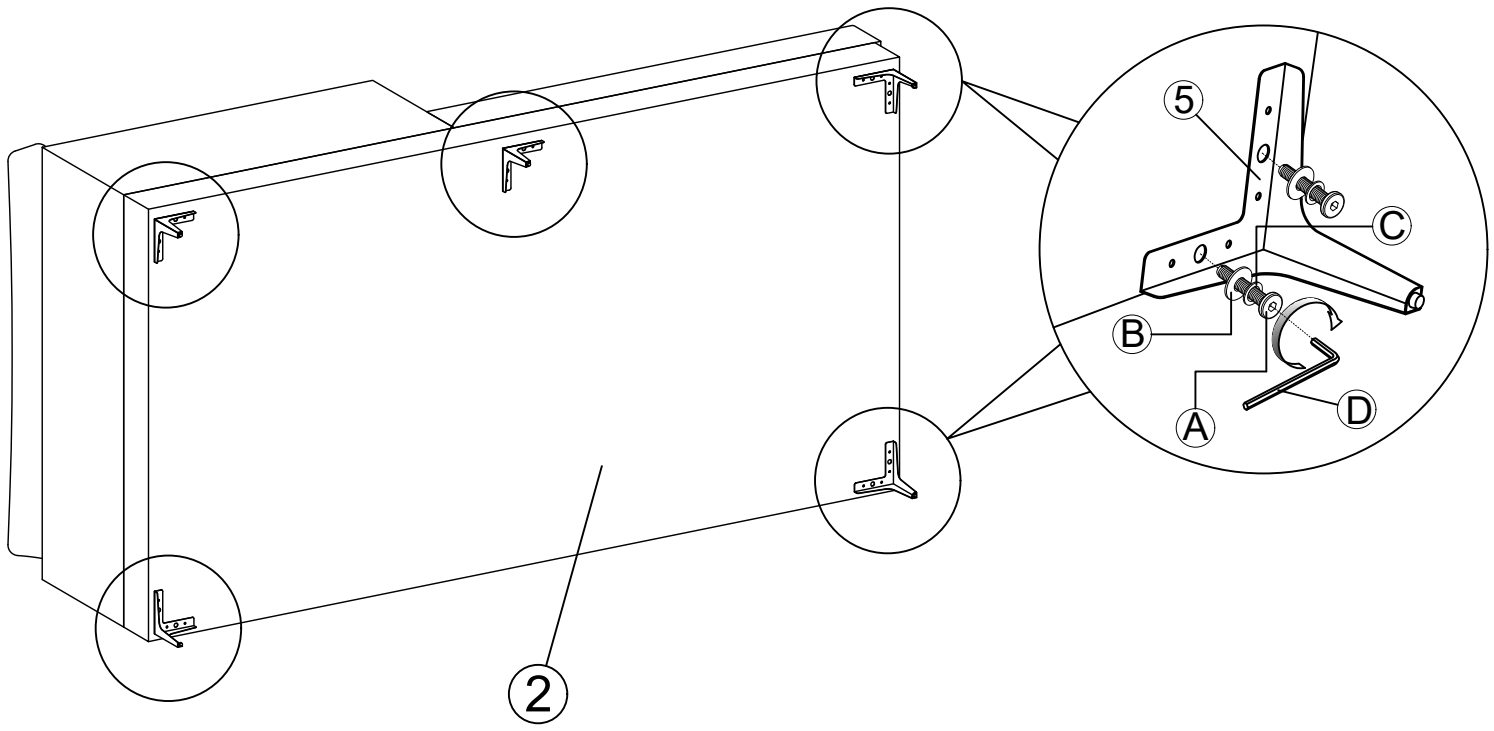

ASSEMBLY INSTRUCTIONS

MODEL: LENI

PART LIST		
1	Sofa Seat	2pcs
2	Sofa Chaise	1pc
3	Back Cushion	3pcs
4	Arm Cushion	2pcs
5	Sofa Leg	9 pcs

HARDWARE LIST		
A	 JCBC M6 x 50	18pcs
B	 Flat Washer M6	18pcs
C	 Spring Washer M6	18pcs
D	 Allen Key M4	1pc

STEP 1

STEP 1

STEP 3