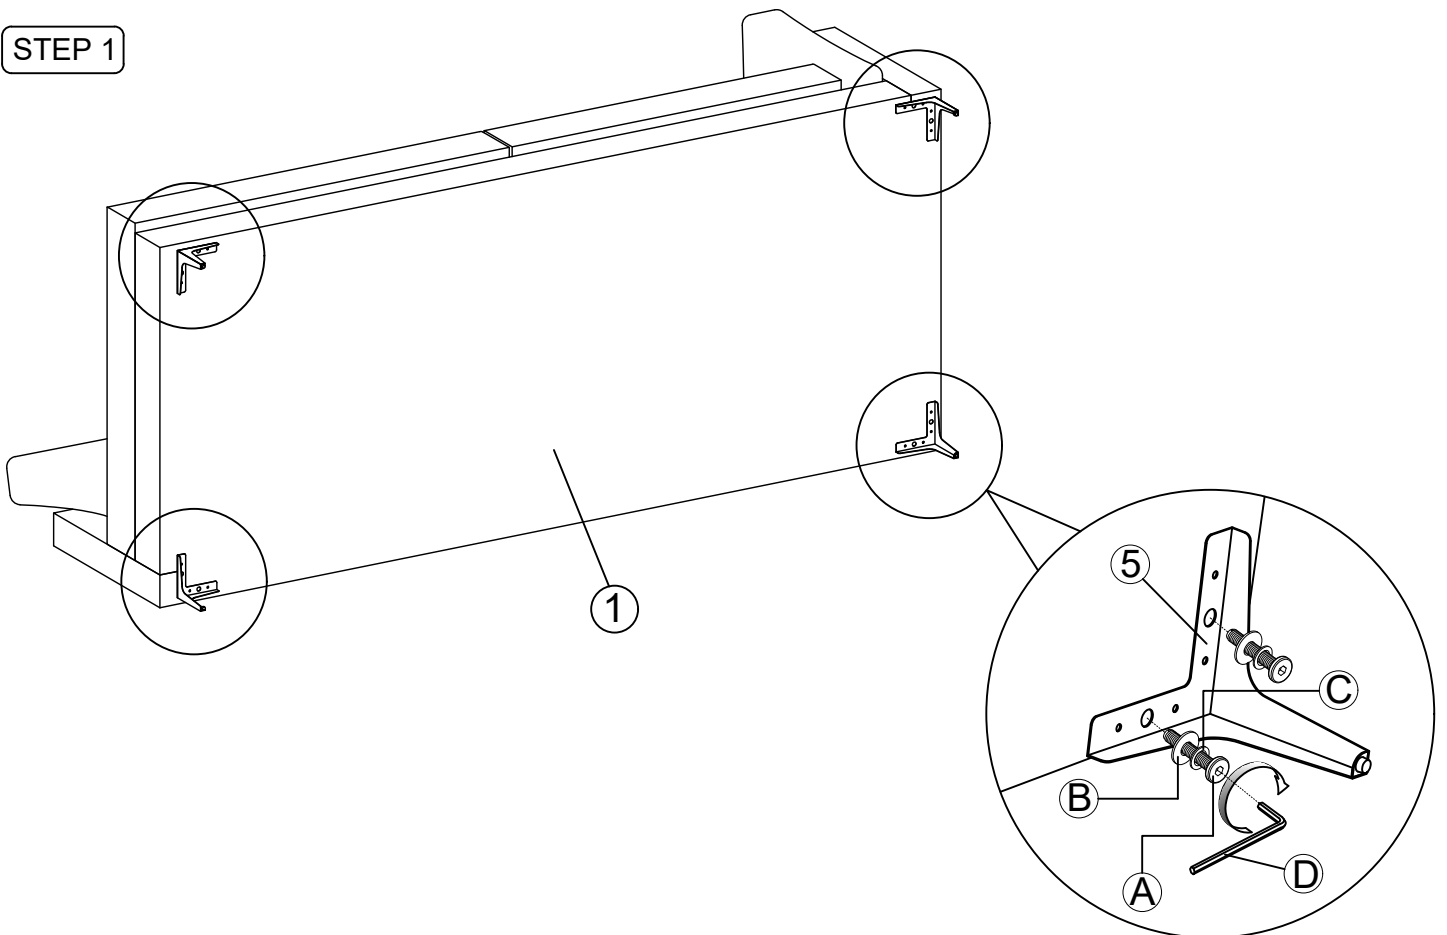

ASSEMBLY INSTRUCTIONS

MODEL: LENI

PART LIST		
1	Sofa Seat	2pcs
2	Sofa Chaise	1pc
3	Back Cushion	3pcs
4	Arm Cushion	2pcs
5	Sofa Leg	9 pcs

HARDWARE LIST		
A	 JCBC M6 x 50	18pcs
B	 Flat Washer M6	18pcs
C	 Spring Washer M6	18pcs
D	 Allen Key M4	1pc

STEP 1

STEP 1

STEP 3