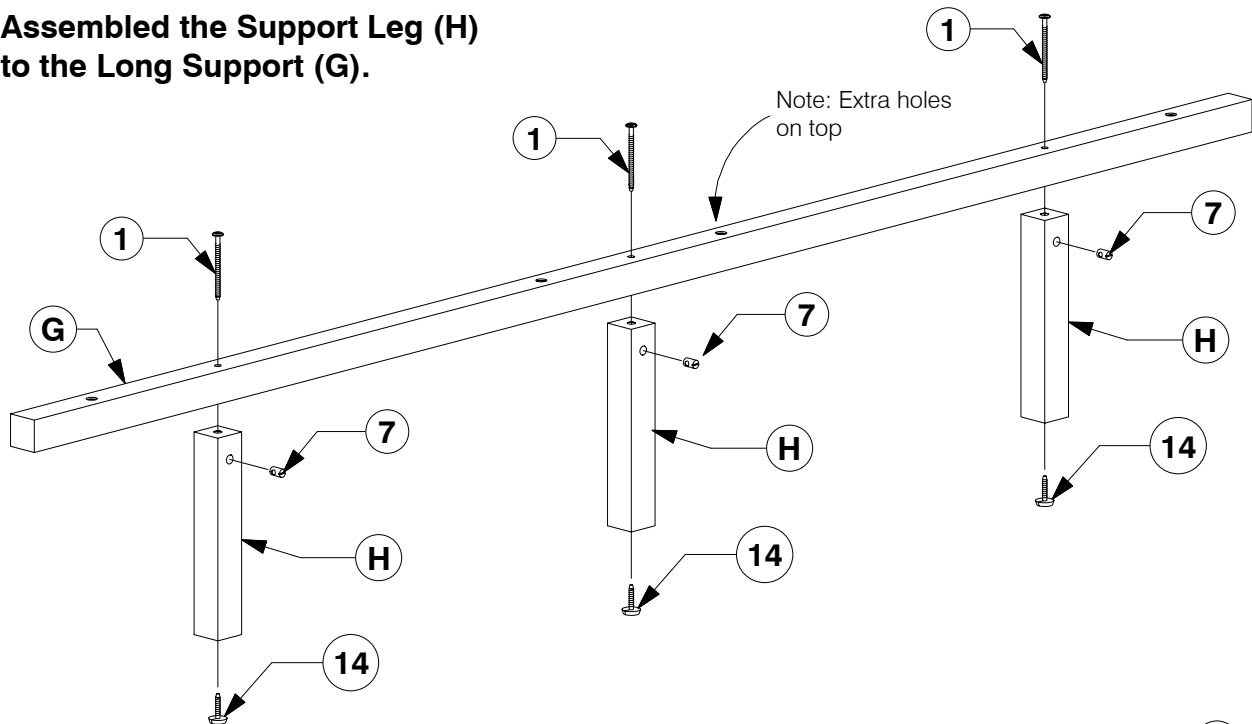

Queen Bed

Assembly Instructions

0818

3 Hardware List

4 Assembled the Support Leg (H) to the Long Support (G).