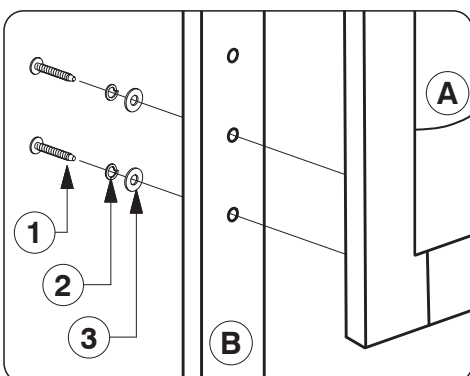

9772 Full / Queen Headboard

Assembly Instructions

WI-0622

1 Parts List

2 Hardware List

Note: Do not assemble using power tools. This can cause the bolts to be overtightened.

3 Assemble the Support Bars (B) to the Headboard Panel (A).

4 Assemble the Headboard Panel (A) to the Support Bars (B).