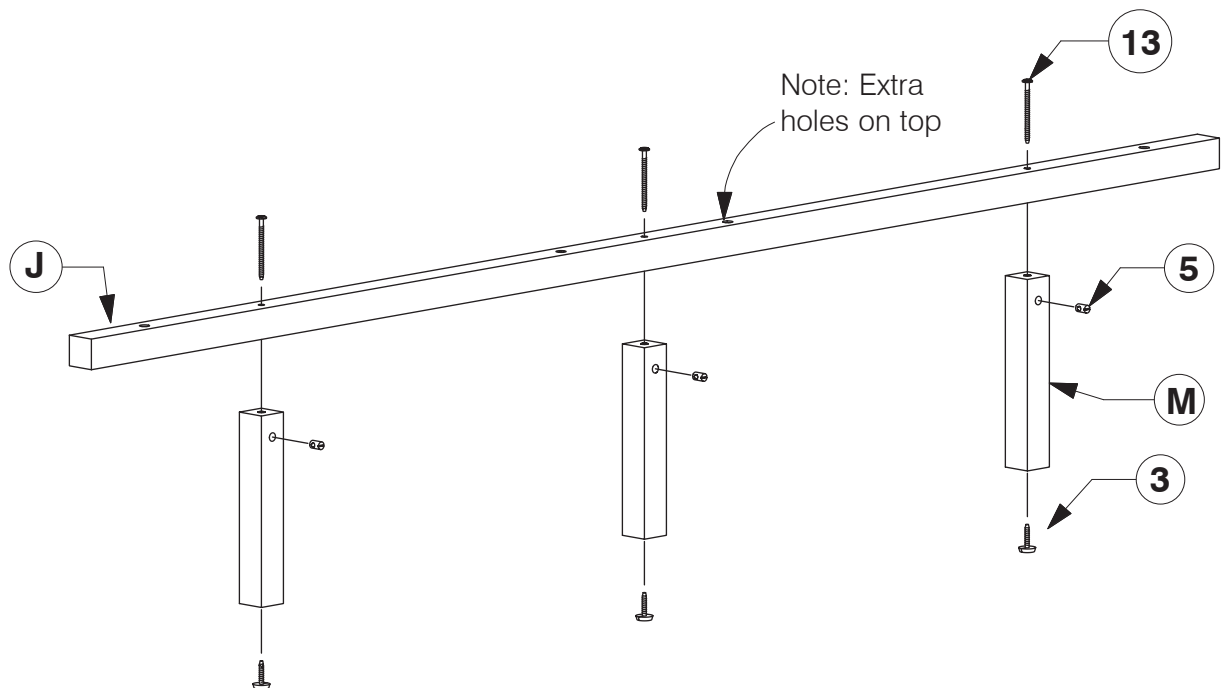

B Headboard Side Panel (Right Hand) x 1

C Headboard Side Panel (Left Hand) x 1

D Headboard Post (Right) x 1

E Headboard Post (Left) x 1

Parts in Box B:

F Headboard Support x 1

G Footboard Panel x 1

H Side Rail x 2

J Long Support x 1

K Support Panel x 2

L Footboard Post x 2

M Support Leg x 3

N Set of Bed Slats x 1

0116 Queen Bed

Assembly Instructions

WI-0523

3 Hardware List

4 Assembled the Support Leg (M) to the Long Support (J).

0116 Queen Bed

Assembly Instructions

WI-0523

- 5** Fit the Center Rail Bracket to the Footboard Panel (G).

- 6** Fit the Headboard Post (D & E) and Footboard Post (L) to the Side Rail (H).