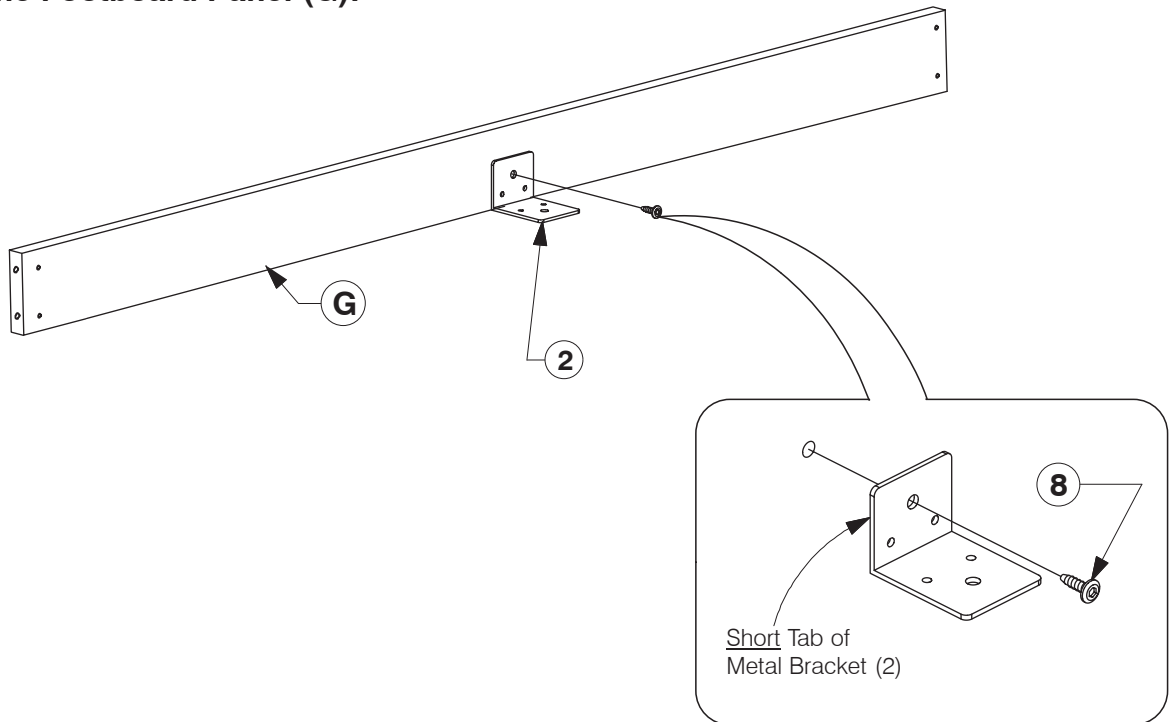

B Headboard Side Panel (Right Hand) x 1

C Headboard Side Panel (Left Hand) x 1

D Headboard Post (Right) x 1

E Headboard Post (Left) x 1

Parts in Box B:

F Headboard Support x 1

G Footboard Panel x 1

H Side Rail x 2

3 Hardware List

4 Assembled the Support Leg (M) to the Long Support (J).

0116 Queen Bed

Assembly Instructions

WI-0523

- 5** Fit the Center Rail Bracket to the Footboard Panel (G).

- 6** Fit the Headboard Post (D & E) and Footboard Post (L) to the Side Rail (H).

0116 Queen Bed

Assembly Instructions

WI-0523

- 7** Fit the Support Panel (K) to the Headboard Panel (A) and Headboard Support (F).

- 8** Fit the Center Rail Bracket to the Headboard Support (F). Assemble the Headboard Side Panel (B & C) to the Headboard Panel (A).