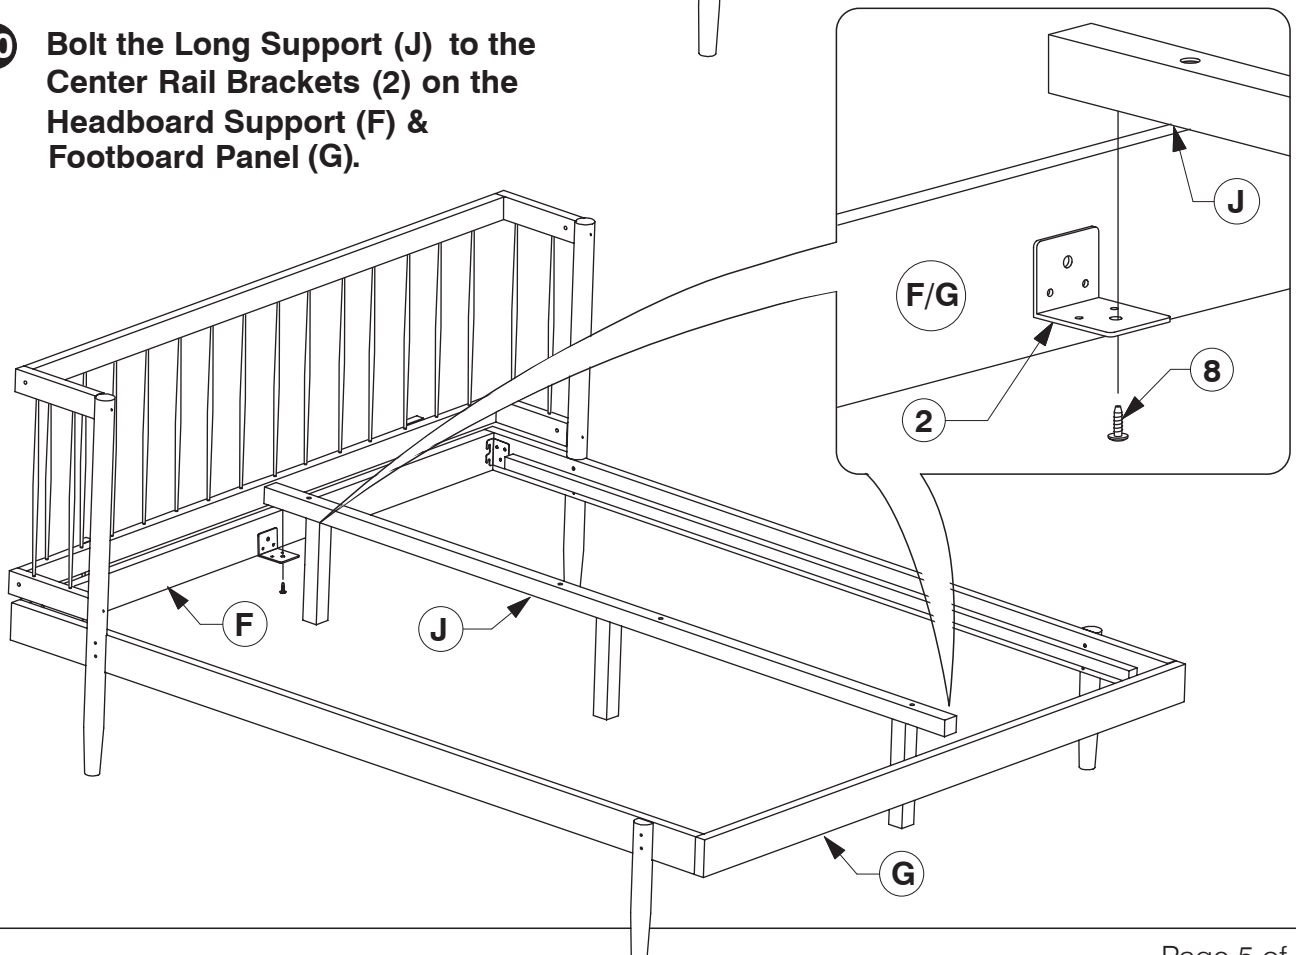

B Headboard Side Panel (Right Hand) x 1

C Headboard Side Panel (Left Hand) x 1

D Headboard Post (Right) x 1

E Headboard Post (Left) x 1

Parts in Box B:

F Headboard Support x 1

G Footboard Panel x 1

H Side Rail x 2

0116 Queen Bed

Assembly Instructions

WI-0523

- 7** Fit the Support Panel (K) to the Headboard Panel (A) and Headboard Support (F).

- 8** Fit the Center Rail Bracket to the Headboard Support (F). Assemble the Headboard Side Panel (B & C) to the Headboard Panel (A).

0116 Queen Bed

Assembly Instructions

WI-0523

- 9** Fit the Headboard Post (D & E) to Headboard Side Panel (B & C).
Assemble the Side Rail (H) to the Headboard Support (F).

- 10** Bolt the Long Support (J) to the Center Rail Brackets (2) on the Headboard Support (F) & Footboard Panel (G).