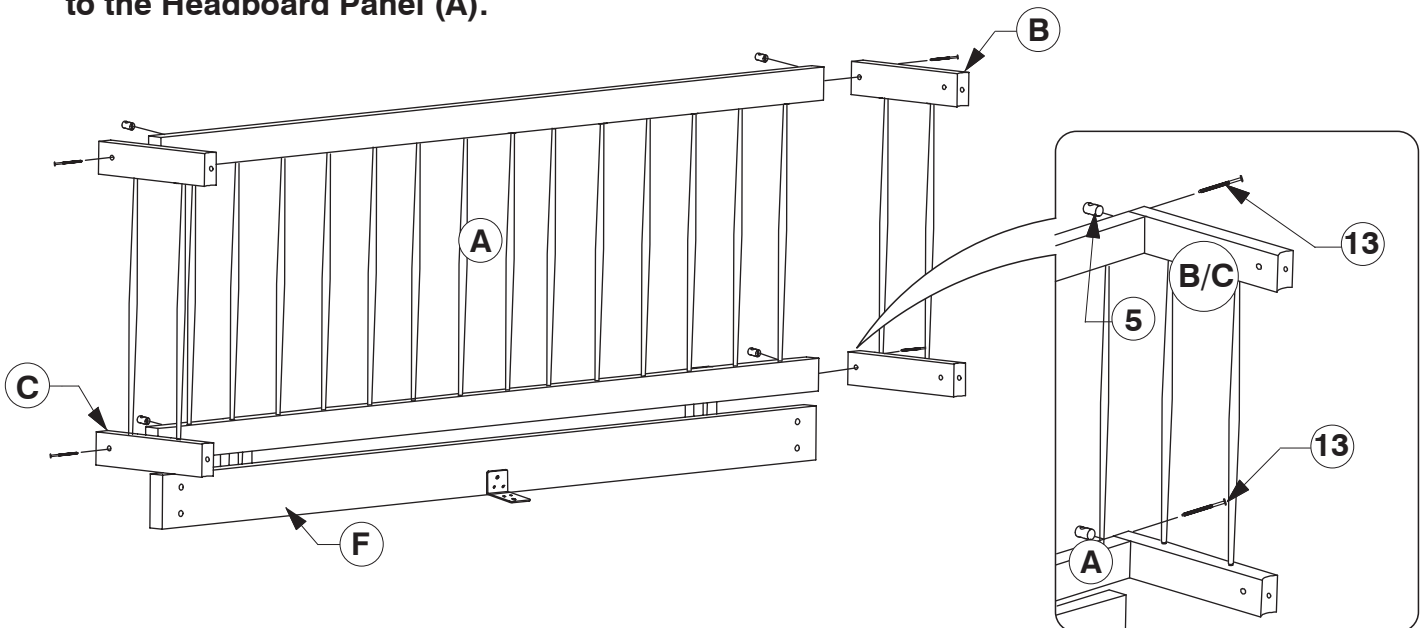

3 Hardware List

4 Assembled the Support Leg (M) to the Long Support (J).

0116 Queen Bed

Assembly Instructions

WI-0523

- 5** Fit the Center Rail Bracket to the Footboard Panel (G).

- 6** Fit the Headboard Post (D & E) and Footboard Post (L) to the Side Rail (H).

0116 Queen Bed

Assembly Instructions

WI-0523

- 7** Fit the Support Panel (K) to the Headboard Panel (A) and Headboard Support (F).

- 8** Fit the Center Rail Bracket to the Headboard Support (F). Assemble the Headboard Side Panel (B & C) to the Headboard Panel (A).