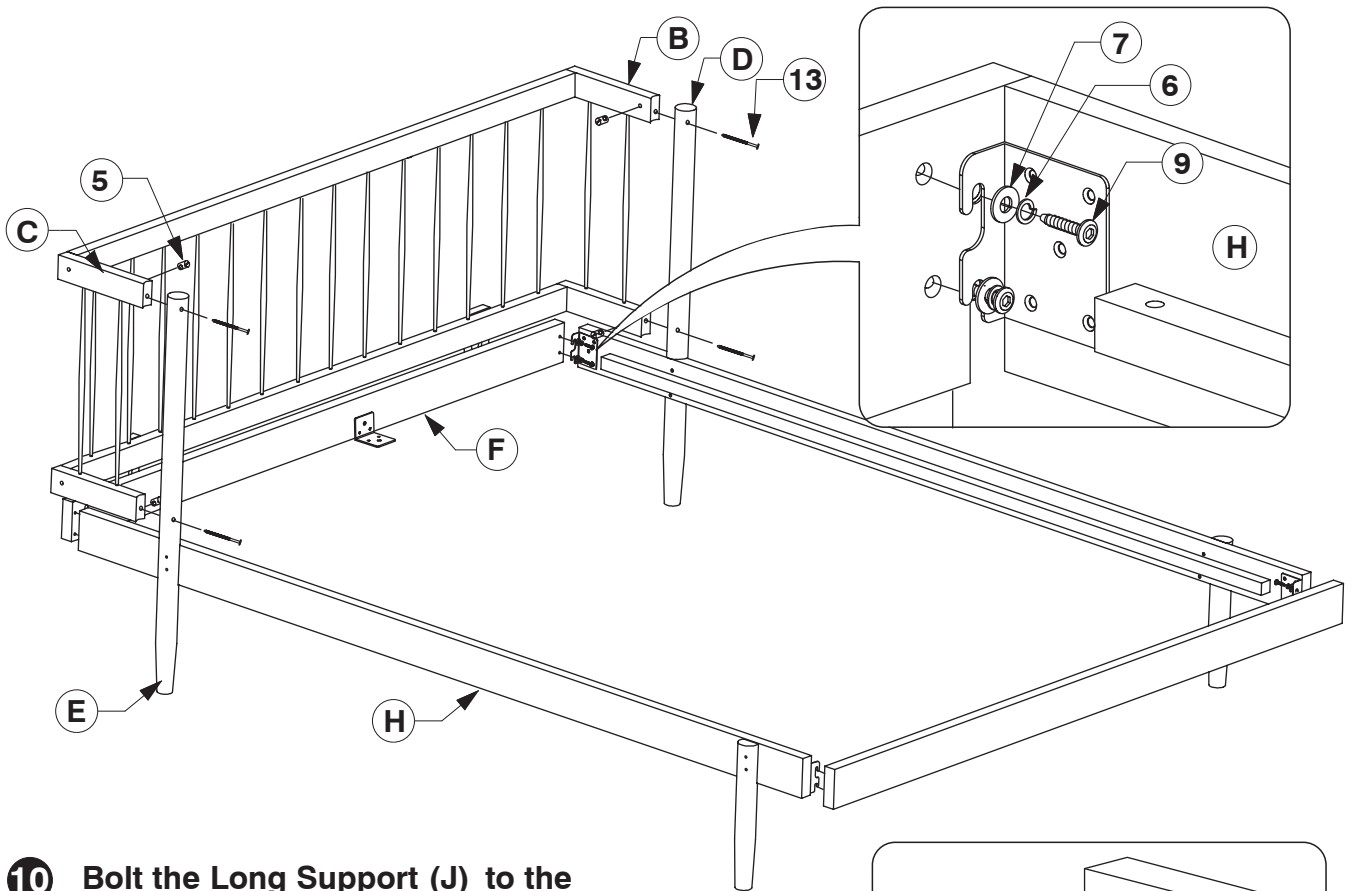

B Headboard Side Panel (Right Hand) x 1

C Headboard Side Panel (Left Hand) x 1

D Headboard Post (Right) x 1

E Headboard Post (Left) x 1

Parts in Box B:

F Headboard Support x 1

G Footboard Panel x 1

H Side Rail x 2

3 Hardware List

4 Assembled the Support Leg (M) to the Long Support (J).

0116 Queen Bed

Assembly Instructions

WI-0523

- 5** Fit the Center Rail Bracket to the Footboard Panel (G).

- 6** Fit the Headboard Post (D & E) and Footboard Post (L) to the Side Rail (H).

0116 Queen Bed

Assembly Instructions

WI-0523

- 7** Fit the Support Panel (K) to the Headboard Panel (A) and Headboard Support (F).

- 8** Fit the Center Rail Bracket to the Headboard Support (F). Assemble the Headboard Side Panel (B & C) to the Headboard Panel (A).

0116 Queen Bed

Assembly Instructions

WI-0523

- 9** Fit the Headboard Post (D & E) to Headboard Side Panel (B & C).
Assemble the Side Rail (H) to the Headboard Support (F).

- 10** Bolt the Long Support (J) to the Center Rail Brackets (2) on the Headboard Support (F) & Footboard Panel (G).