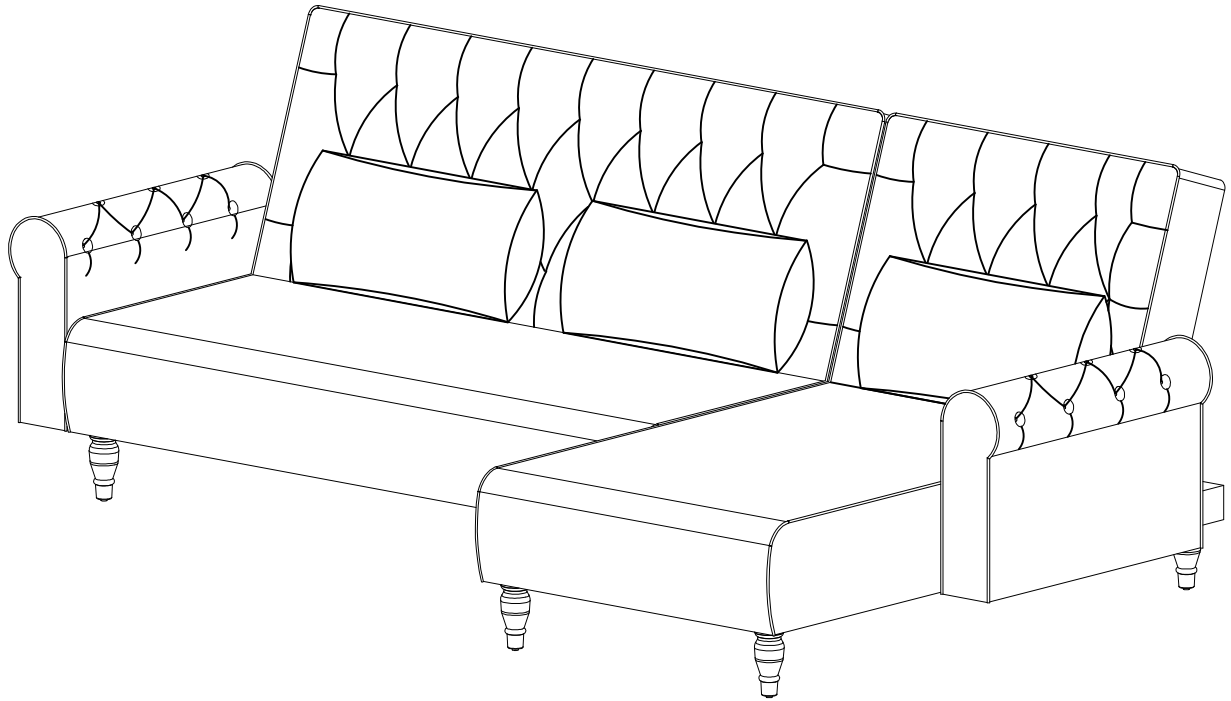

# BAXTON STUDIO

MODEL : Chesterfield Sofa Bed

Date : 28-11-2023