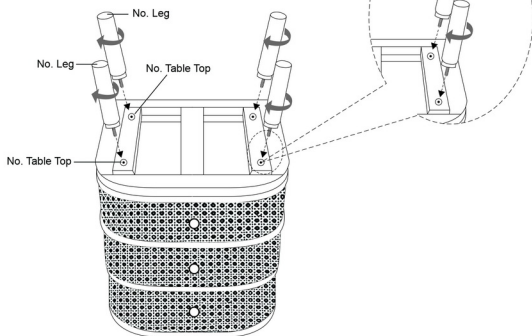

Assembly instructions

WI 12895 - CMO4M SM BLACK- RAW RATTAN

Component List:

Table Top (1 pc)

Legs (4 pcs)

Assembly:

1

Please match the code number on the leg and the body , for example : legs A1 and body A1 , legs A2 and body A2 , etc