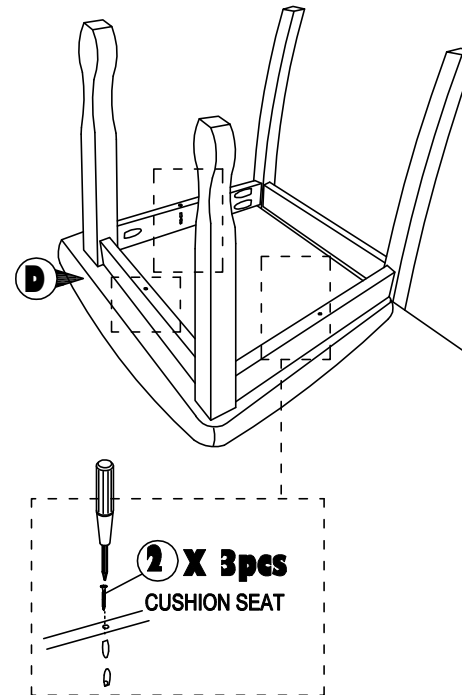

ASSEMBLY INSTRUCTION

Read this instruction carefully. Remove all wrapping material, staples and straps from the carton. See hardware and furniture part list for guidance. Be sure you have all wooden furniture parts on a clean and flat soft surface, such as a carpet or rug, to prevent from being scratched. Follow the figure to start assembling.

CAUTION :

1. Do not FULLY - TIGHTEN the nut or screw until all is ready to assemble.
2. Do not OVER - TIGHTEN the nut or screw to avoid causing damages to the thread.
3. Keep all hardware part out reach of children.

NO	PART LIST	QTY
A	BACK REST	1 PC
B	FRONT LEG	1 PC
C	SIDE RAIL	2 PCS
D	CUSHION SEAT	1 PC

NO	DESCRIPTION	QTY
1	JCBC SCREW M6 X 50MM 	6 PCS
2	CSK SCREW M4 x 38MM 	4 PCS
3	WOOD DOWEL Ø8 x 30MM 	4 PCS
4	SPRNG WASHER 	6 PCS
5	M4 ALLEN KEY 	1 PC

STEP 1

STEP 2

STEP 3

STEP 4

COMPELETE ASSEMBLE

ASSEMBLY INSTRUCTION

MODEL : 7028T / 7028-1T

Read this instruction carefully. Remove all wrapping material, staples and straps from the carton. See hardware and furniture part list For guidance. Be sure you have all wooden furniture parts on a clean and flat soft surface, such as a carpet or rug, to prevent from being scratched. Follow the figure to start assembling.