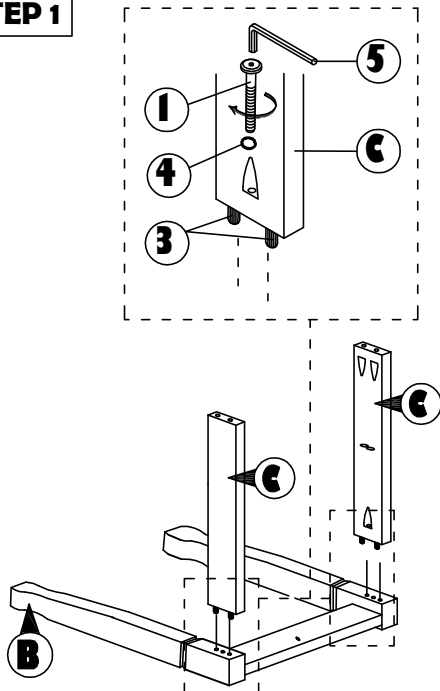

ASSEMBLY INSTRUCTION

Read this instruction carefully. Remove all wrapping material, staples and straps from the carton. See hardware and furniture part list for guidance. Be sure you have all wooden furniture parts on a clean and flat soft surface, such as a carpet or rug, to prevent from being scratched. Follow the figure to start assembling.

CAUTION :

1. Do not FULLY - TIGHTEN the nut or screw until all is ready to assemble.
2. Do not OVER - TIGHTEN the nut or screw to avoid causing damages to the thread.
3. Keep all hardware part out reach of children.

NO	PART LIST	QTY
A	BACK REST	1 PC
B	FRONT LEG	1 PC
C	SIDE RAIL	2 PCS
D	CUSHION SEAT	1 PC

NO	DESCRIPTION	QTY
1	JCBC SCREW M6 X 50MM	6 PCS
2	CSK SCREW M4 x 38MM	4 PCS
3	WOOD DOWEL Ø8 x 30MM	4 PCS
4	SPRNG WASHER	6 PCS
5	M4 ALLEN KEY	1 PC

STEP 1