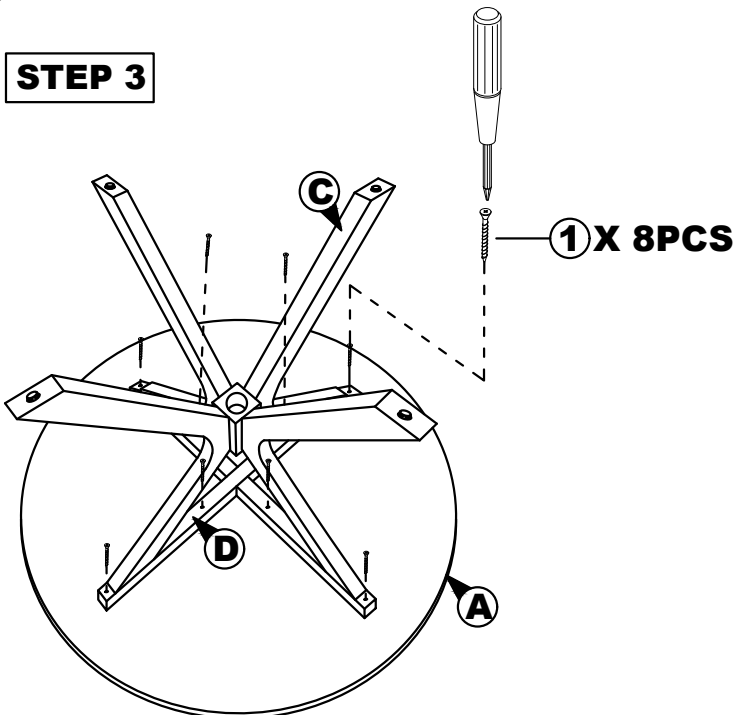

CAUTION :

1. Do not FULLY - TIGHTEN the nut or screw until all is ready to assemble.
2. Do not OVER - TIGHTEN the nut or screw to avoid causing damages to the thread.
3. Keep all hardware part out reach of children.

NO	PART LIST	QTY
A	TABLE TOP	1 PC
B	PEDESTAL TABLE CENTER	1 PC
C	PEDESTAL LEGS	4 PCS
D	CROSS BAR 'X'	2 PCS
E	BOX COVER	1 PC

NO	DESRPTION	QTY
1	CSK SCREW M4 X 30MM 	16 PCS
2	HEX. NUT 	8 PCS
3	FLAT WASHER 	8 PCS
4	SPANNAR 	1 PC
5	ADJUSTER 	4 PCS

STEP 1

STEP 2

STEP 3

STEP 4

COMPELETE
ASSEMBLE