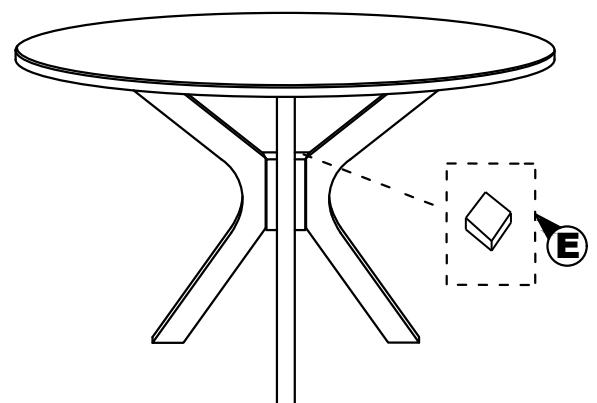

NO	PART LIST	QTY
A	TABLE TOP	1 PC
B	PEDESTAL TABLE CENTER	1 PC
C	PEDESTAL LEGS	4 PCS
D	CROSS BAR 'X'	2 PCS
E	BOX COVER	1 PC

NO	DESRPTION	QTY
1	CSK SCREW M4 X 30MM 	16 PCS
2	HEX. NUT 	8 PCS
3	FLAT WASHER 	8 PCS
4	SPANNAR 	1 PC
5	ADJUSTER 	4 PCS

STEP 1

STEP 2

STEP 3

STEP 4

COMPELETE
ASSEMBLE