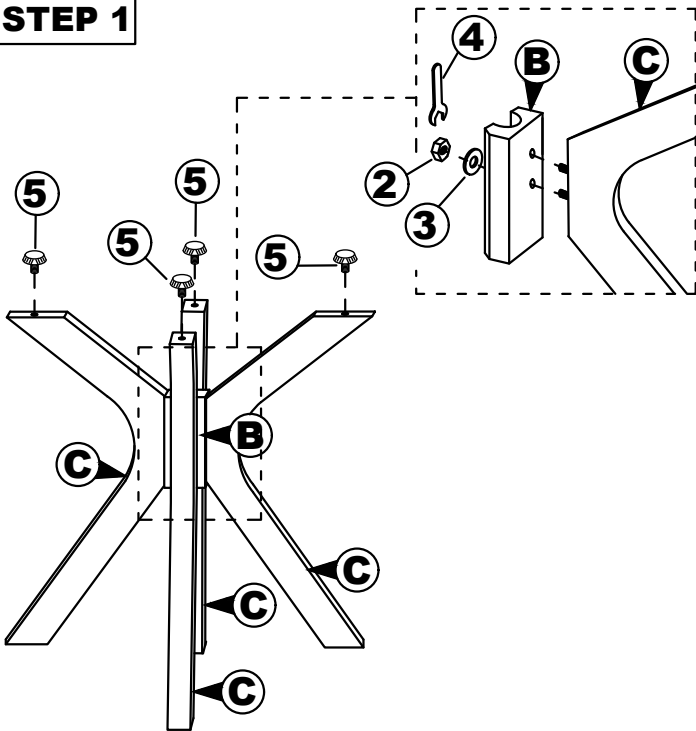

ASSEMBLY INSTRUCTION

MODEL : 7028T / 7028-1T

Read this instruction carefully. Remove all wrapping material, staples and straps from the carton. See hardware and furniture part list For guidance. Be sure you have all wooden furniture parts on a clean and flat soft surface, such as a carpet or rug, to prevent from being scratched. Follow the figure to start assembling.

CAUTION :

1. Do not FULLY - TIGHTEN the nut or screw until all is ready to assemble.
2. Do not OVER - TIGHTEN the nut or screw to avoid causing damages to the thread.
3. Keep all hardware part out reach of children.

NO	PART LIST	QTY
A	TABLE TOP	1 PC
B	PEDESTAL TABLE CENTER	1 PC
C	PEDESTAL LEGS	4 PCS
D	CROSS BAR 'X'	2 PCS
E	BOX COVER	1 PC

NO	DESRPTION	QTY
1	CSK SCREW M4 X 30MM	16 PCS
2	HEX. NUT	8 PCS
3	FLAT WASHER	8 PCS
4	SPANNAR	1 PC
5	ADJUSTER	4 PCS

STEP 1