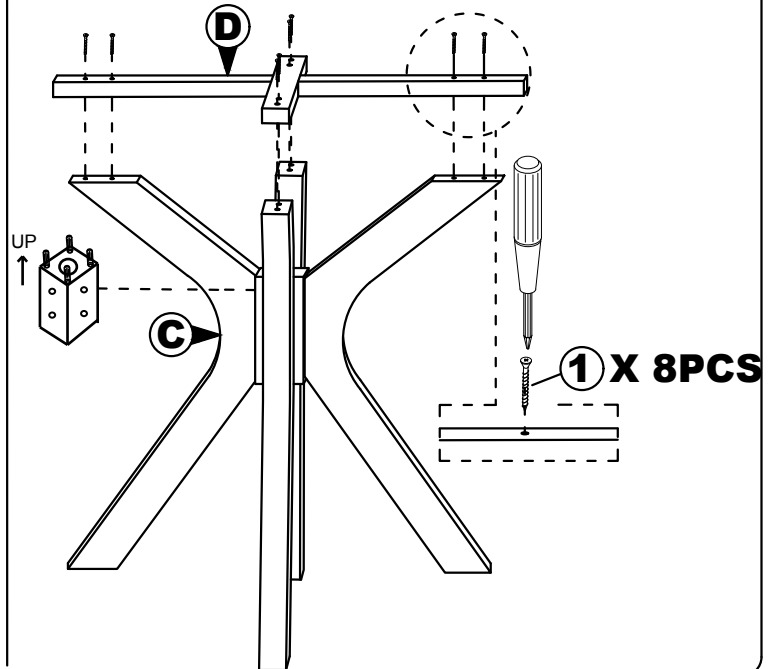

ASSEMBLY INSTRUCTION

MODEL : 7028T / 7028-1T

Read this instruction carefully. Remove all wrapping material, staples and straps from the carton. See hardware and furniture part list For guidance. Be sure you have all wooden furniture parts on a clean and flat soft surface, such as a carpet or rug, to prevent from being scratched. Follow the figure to start assembling.

CAUTION :

1. Do not FULLY - TIGHTEN the nut or screw until all is ready to assemble.
2. Do not OVER - TIGHTEN the nut or screw to avoid causing damages to the thread.
3. Keep all hardware part out reach of children.

NO	PART LIST	QTY
A	TABLE TOP	1 PC
B	PEDESTAL TABLE CENTER	1 PC
C	PEDESTAL LEGS	4 PCS
D	CROSS BAR 'X'	2 PCS
E	BOX COVER	1 PC

NO	DESRPTION	QTY
1	CSK SCREW M4 X 30MM	16 PCS
2	HEX. NUT	8 PCS
3	FLAT WASHER	8 PCS
4	SPANNAR	1 PC
5	ADJUSTER	4 PCS

STEP 1

STEP 2

STEP 3

STEP 4

COMPELETE
ASSEMBLE