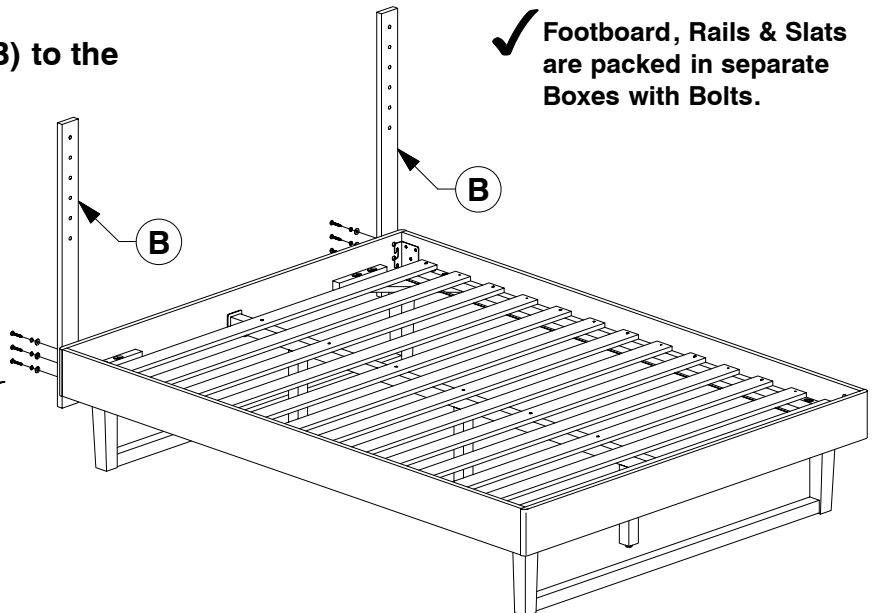

9729 Full / Queen Headboard

Assembly Instructions

W11-0720

1 Parts List

A
Headboard
Panel x 1

B
Support
Bars x 2

2 Hardware List

1 M6 x 35mm JCB
x 10

2 Spring Washer
x 10

3 Flat Washer
x 10

4 Allen Key
x 1

Note: Do not assemble
using power tools.
This can cause the bolts
to be overtightened

3 Assemble the Support Bars (B) to the Headboard Panel.

4 Assemble the Headboard Panel (A) to the Support Bars (B).