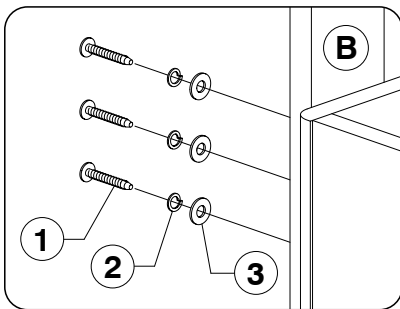

9729 Full / Queen Headboard

Assembly Instructions

W11-0720

1 Parts List

A
Headboard
Panel x 1

B
Support
Bars x 2

2 Hardware List

1 M6 x 35mm JCB
x 10

2 Spring Washer
x 10

3 Flat Washer
x 10

4 Allen Key
x 1

Note: Do not assemble
using power tools.
This can cause the bolts
to be overtightened

3 Assemble the Support Bars (B) to the Headboard Panel.

4 Assemble the Headboard Panel (A) to the Support Bars (B).