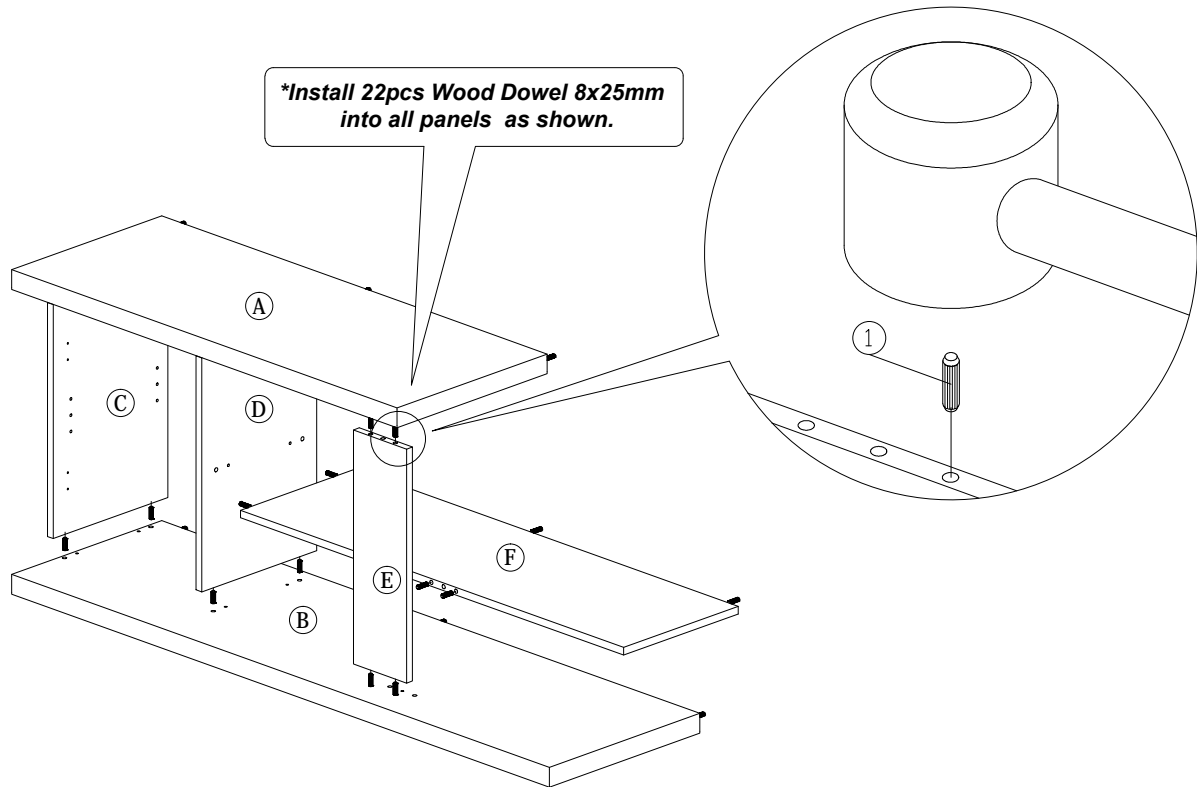

Assembly Instruction

Step 1