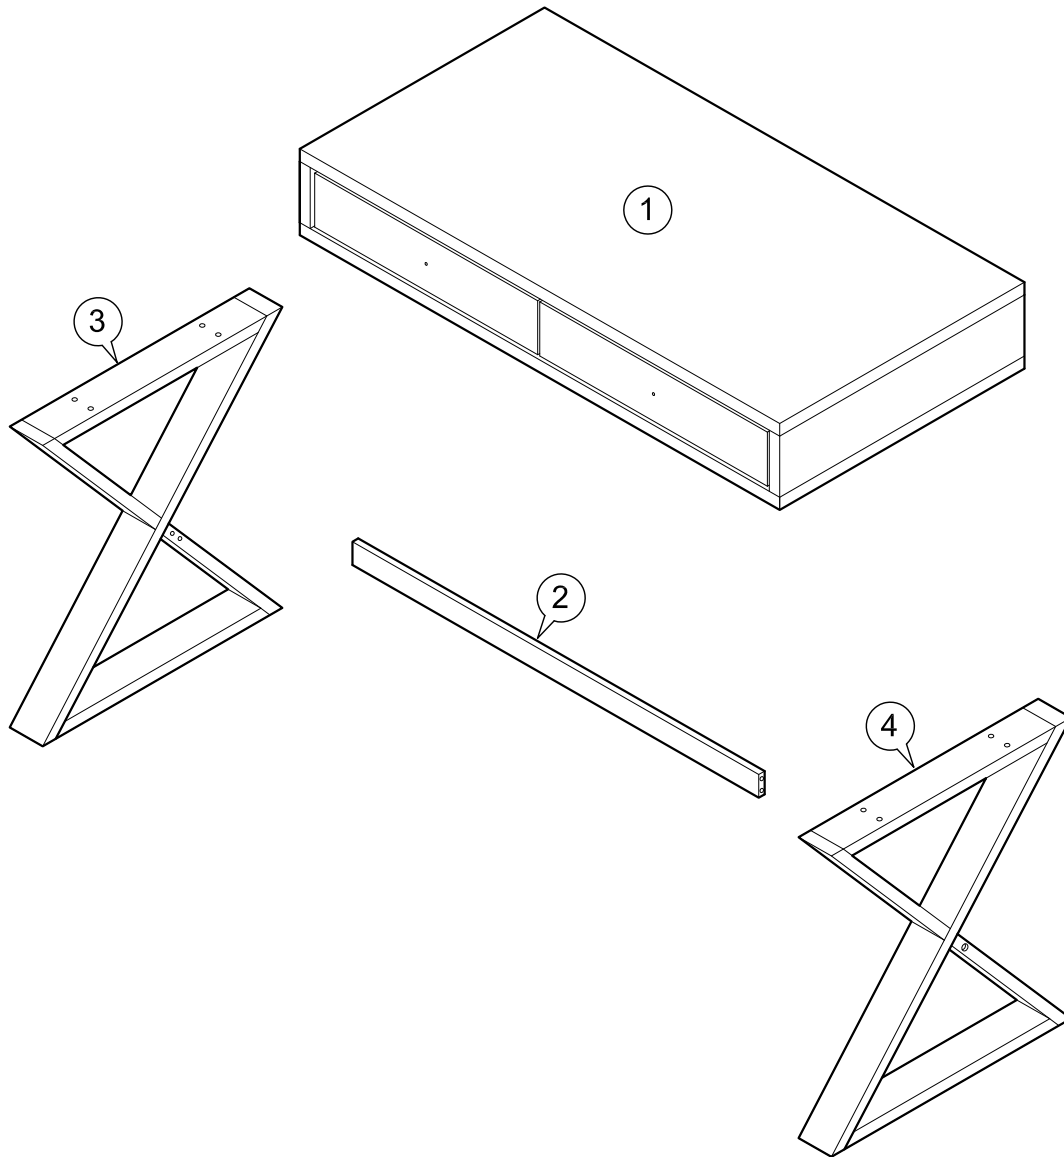

**ASSEMBLY
INSTRUCTIONS**

Item : Brandon Writting Desk

Not Provided

2 Persons

Part List

Hardware List

<p>A  M6 x 30mm = 8</p>	<p>D  M6 x13mm = 8</p>	<p>G  = 2</p>
<p>B  M6 x110mm = 2</p>	<p>E  14.5Ø = 2</p>	<p>H  20mm = 2</p>
<p>C  M6 x13mm = 2</p>	<p>F  Ball Shape = 1</p>	<p>I  M8 x30mm = 2</p>