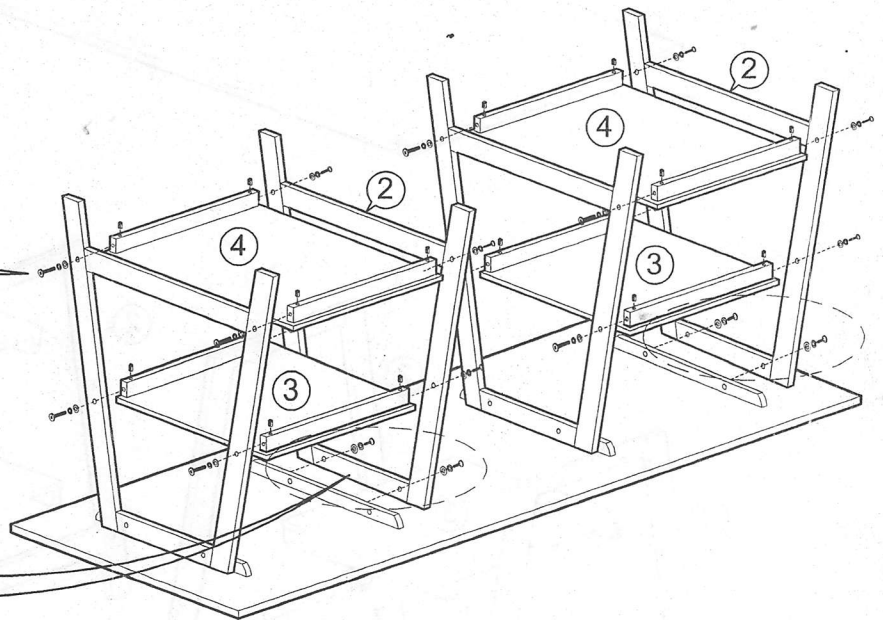

**ASSEMBLY
INSTRUCTIONS**

Item : RT219-TBL Buffalo Writing Desk

2 Persons

Not Provided

Part List

Hardware List

A°	(Black) 35mm = 8	C	(Black) 1/4" = 24	E	=16
----	------------------	---	-------------------	---	-----

1

Do not fully tighten bolt

2

Do not fully tighten bolt

3

Tighten all bolts