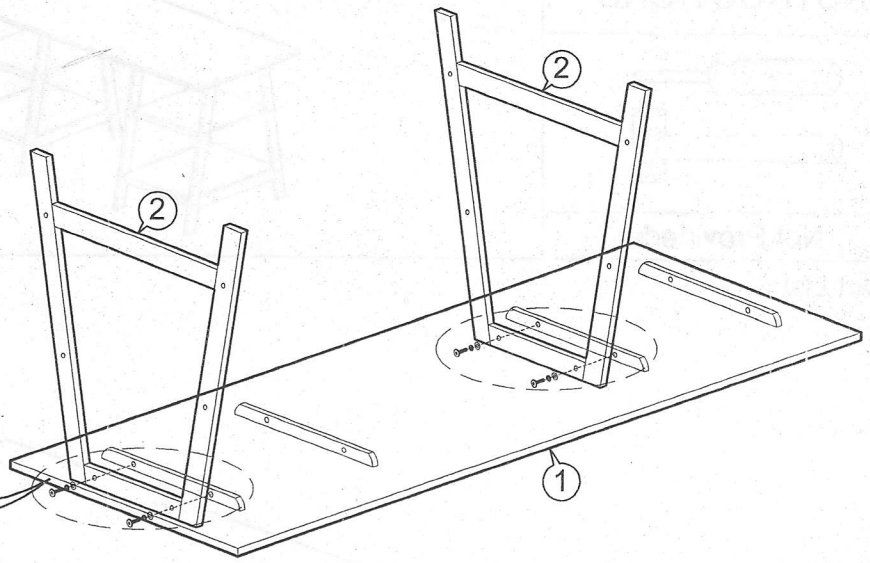

**ASSEMBLY
INSTRUCTIONS**

Item : RT219-TBL Buffalo Writing Desk

2 Persons

Not Provided

Part List

Hardware List

A°	(Black) 35mm = 8	C	(Black) 1/4" = 24	E	=16
----	------------------	---	-------------------	---	-----

1

Do not fully tighten bolt

2

Do not fully tighten bolt

3

Tighten all bolts