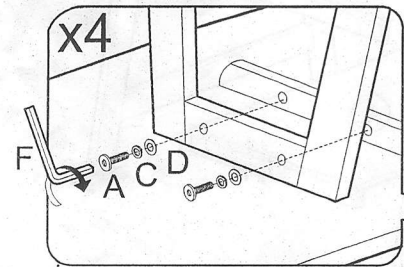

**ASSEMBLY
INSTRUCTIONS**

Item : RT219-TBL Buffalo Writing Desk

2 Persons

Not Provided

Part List

Hardware List

A°	(Black) 35mm = 8	C	(Black) 1/4" = 24	E	=16
----	------------------	---	-------------------	---	-----

1

Do not fully tighten bolt

2

Do not fully tighten bolt

3

Tighten all bolts