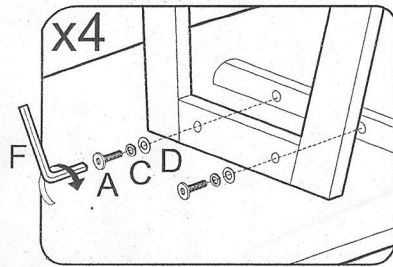

**ASSEMBLY
INSTRUCTIONS**

Item : RT219-TBL Buffalo Writing Desk

2 Persons

Not Provided

Part List

Hardware List

A°	(Black) 35mm = 8	C	(Black) 1/4" = 24	E	=16
----	------------------	---	-------------------	---	-----

1

Do not fully tighten bolt

2

Do not fully tighten bolt

3

Tighten all bolts