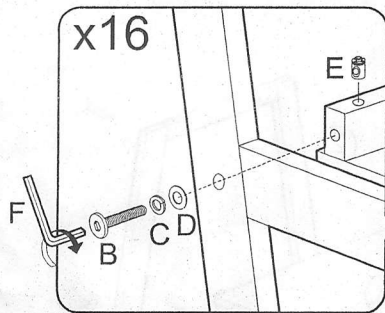

**ASSEMBLY
INSTRUCTIONS**

Item : RT219-TBL Buffalo Writing Desk

2 Persons

Not Provided

Part List

Hardware List

A°	(Black) 35mm = 8	C	(Black) 1/4" = 24	E	=16
----	------------------	---	-------------------	---	-----

1

Do not fully tighten bolt

2

Do not fully tighten bolt

3

Tighten all bolts