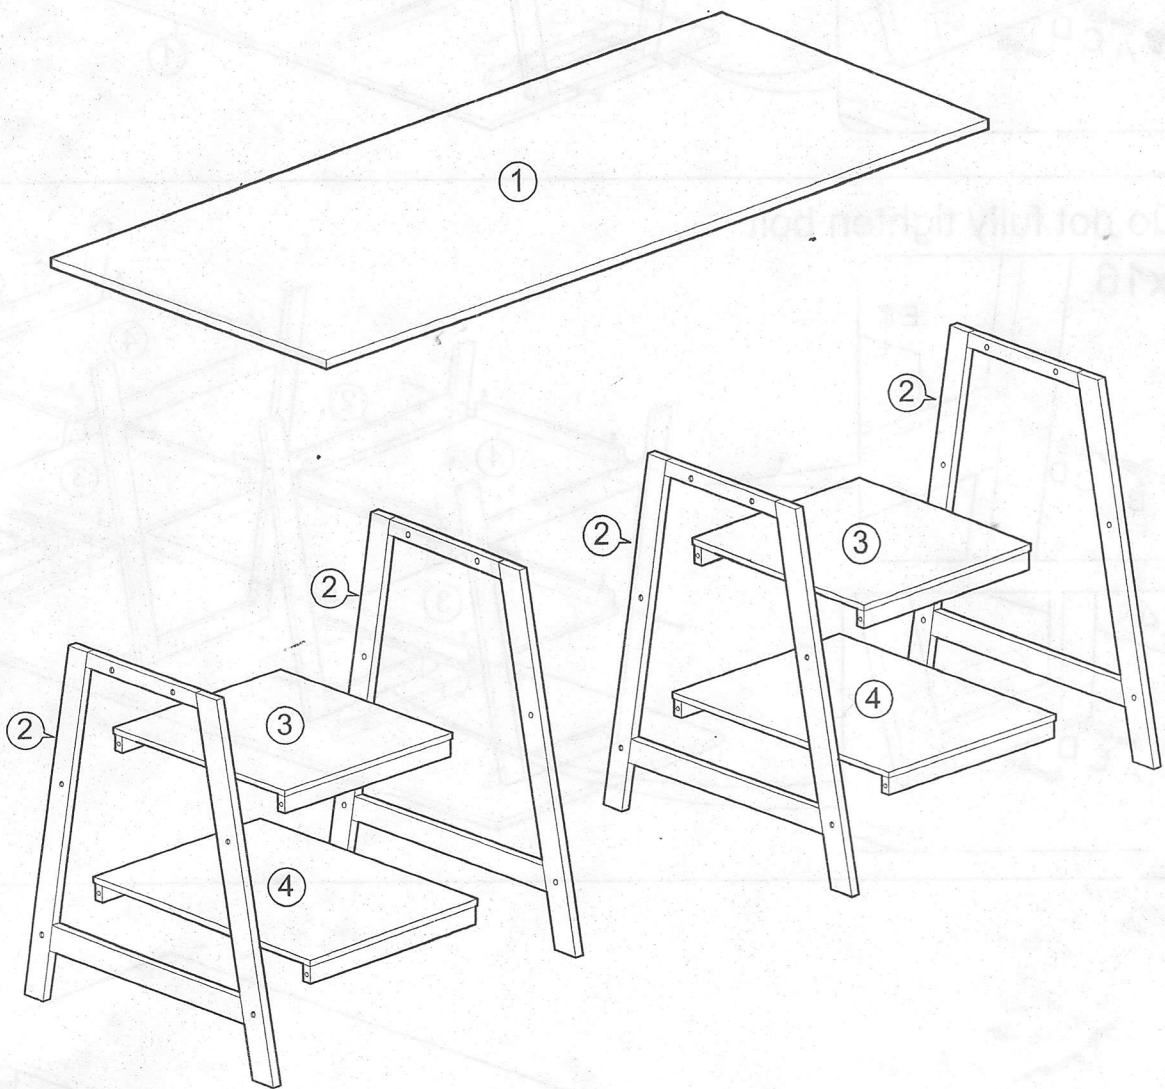

**ASSEMBLY
INSTRUCTIONS**

Item : RT219-TBL Buffalo Writing Desk

2 Persons

Not Provided

Part List

Hardware List

A°	(Black) 35mm = 8	C	(Black) 1/4" = 24	E	=16
----	------------------	---	-------------------	---	-----