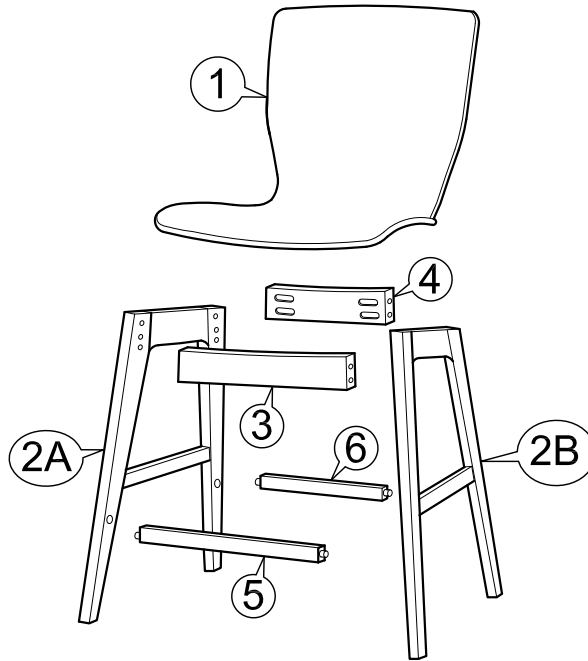

**ASSEMBLY INSTRUCTIONS**

Item : Elsa Pub Stool

Not Provided

2 Persons

Part List :

(x2)

<p>A M6 x 45mm = 16</p> 	<p>C M4 x 110mm = 1</p> 	<p>E M3.5 x 12mm = 16</p> 	<p>G M8 x 30mm = 8</p> 
<p>B 5/16" = 16</p> 	<p>D = 8</p> 	<p>F M4 x 38mm = 8</p> 	