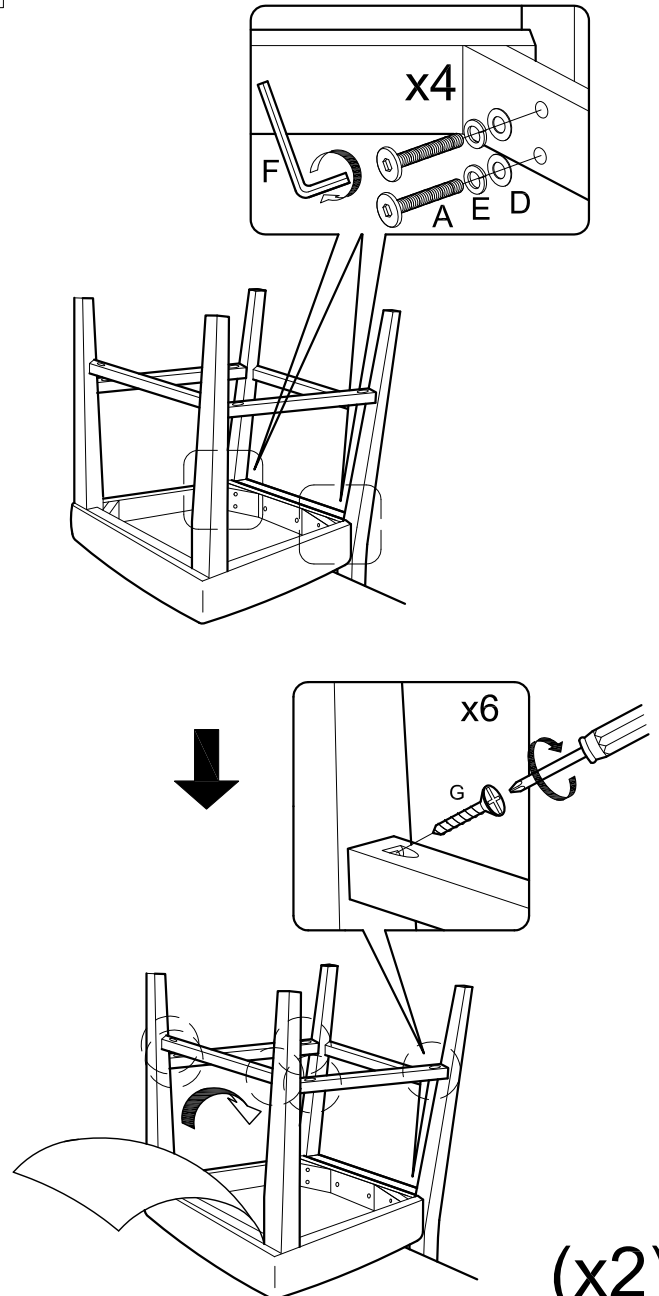

ASSEMBLY INSTRUCTIONS

Item :
Olivia Pub Stool

Part List : (2 CHAIRS)

Not Provided

Hardware List

A M6 x 70mm = 8

C M6 x 40mm = 4

E = 20

G M4 x 38mm = 12

B M6 x 50mm = 8

D = 20

F = 1

1

(x2)

2

(x2)