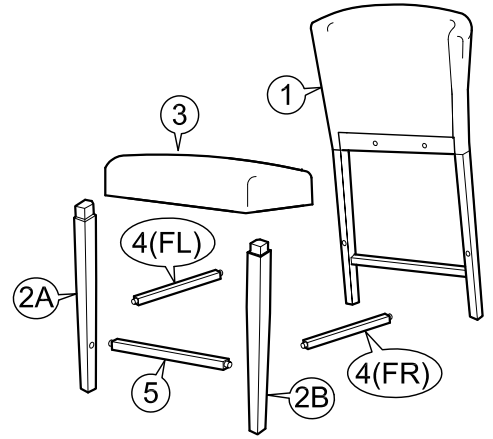

ASSEMBLY INSTRUCTIONS

Item :
Olivia Pub Stool

Part List : (2 CHAIRS)

Not Provided

Hardware List

A M6 x 70mm = 8

C M6 x 40mm = 4

E = 20

G M4 x 38mm = 12

B M6 x 50mm = 8

D = 20

F = 1

1

(x2)

2

(x2)