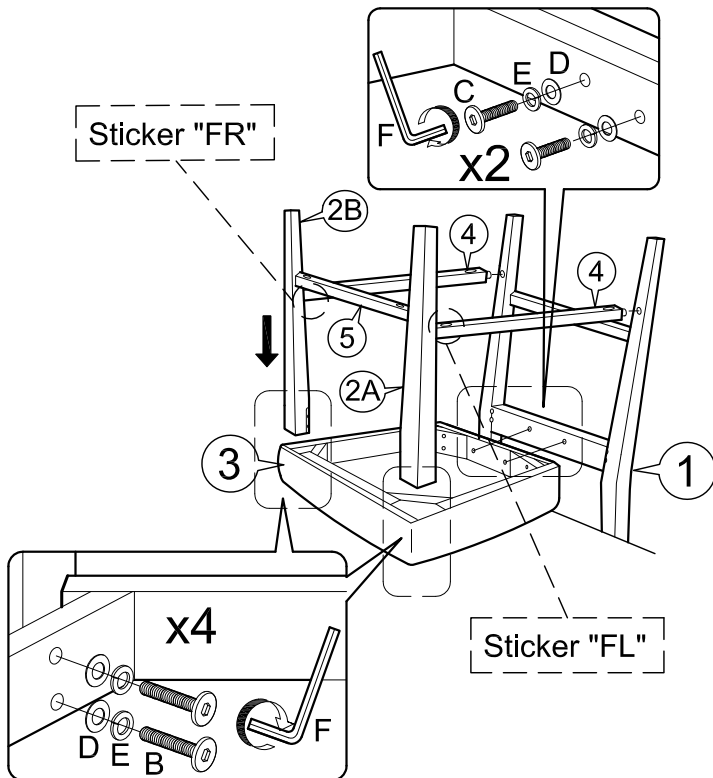

ASSEMBLY INSTRUCTIONS

Item :
Olivia Pub Stool

Part List : (2 CHAIRS)

Not Provided

Hardware List

A M6 x 70mm = 8

C M6 x 40mm = 4

E = 20

G M4 x 38mm = 12

B M6 x 50mm = 8

D = 20

F = 1

1

(x2)

2

(x2)