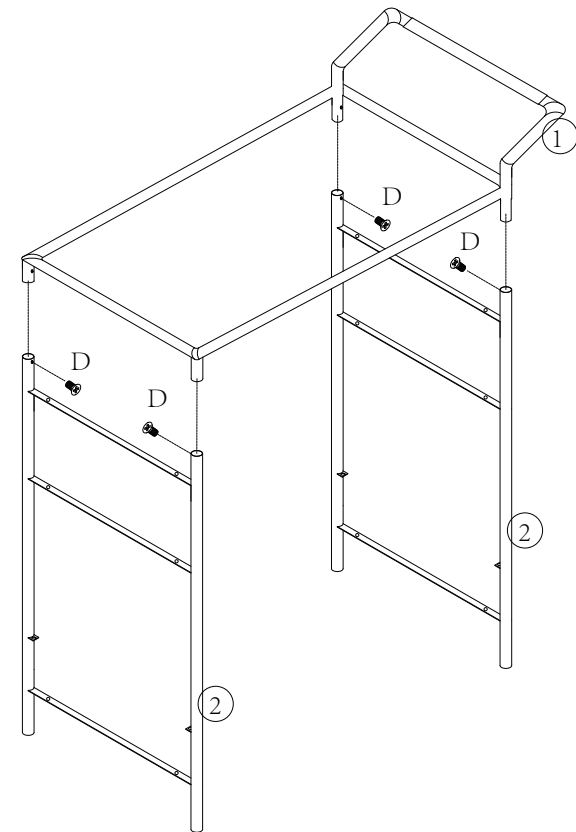

Part List

ITEM	DESCRIPTION	QTY
7	Adjustable Top Tray	1PC
PART		

Hardware List

ITEM	DESCRIPTION	QTY	ITEM	DESCRIPTION	QTY
A	Screw12*10mm	8PCS	B	Screw8*15mm	8PCS
PART			PART		
ITEM	DESCRIPTION	QTY	ITEM	DESCRIPTION	QTY
C	Wheel	4PCS	D	Screw10*10mm	4PCS
PART			PART		

1