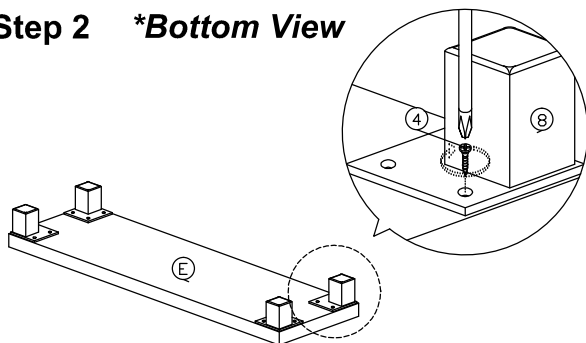

Assembly Instruction

Hardware List			
No.	SHAPE	DESCRIPTION	Qty.
1		8x25mm Wood Dowel	16Pcs
2		15MM Titus Minifix	12Sets
3		M3x12mm Screw	18Pcs
4		M3.5x16mm Screw	30Pcs
5		M3.5x20mm Screw	6Pcs
6		6x30mm Plastic Dowel	6Pcs
7		2 Tray Shoe Rack	3Sets
8		Sofa Leg PVC H69	4Pcs

Part List

Step 1

Step 2 *Bottom View

Step 3

Step 4

Step 5

Step 6

Step 7