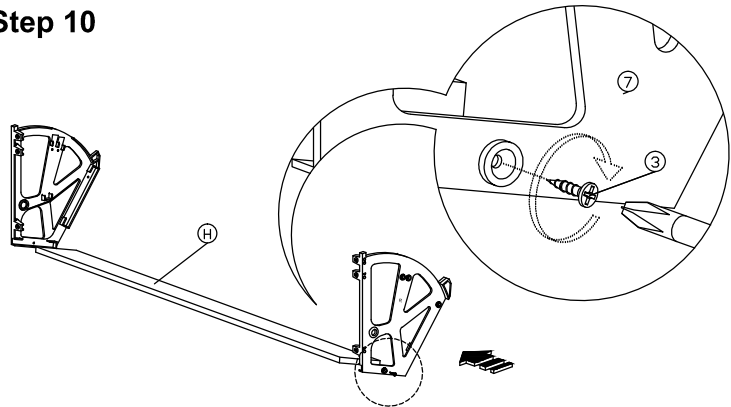

Assembly Instruction

Hardware List			
No.	SHAPE	DESCRIPTION	Qty.
1		8x25mm Wood Dowel	16Pcs
2		15MM Titus Minifix	12Sets
3		M3x12mm Screw	18Pcs
4		M3.5x16mm Screw	30Pcs
5		M3.5x20mm Screw	6Pcs
6		6x30mm Plastic Dowel	6Pcs
7		2 Tray Shoe Rack	3Sets
8		Sofa Leg PVC H69	4Pcs

Part List

Step 1

Step 2 *Bottom View

Step 3

Step 4

Step 5

Step 6

Step 7

Assembly Instruction

Step 8

Step 9

Step 10

Step 11

Step 12

Step 13

Step 14

Step 15