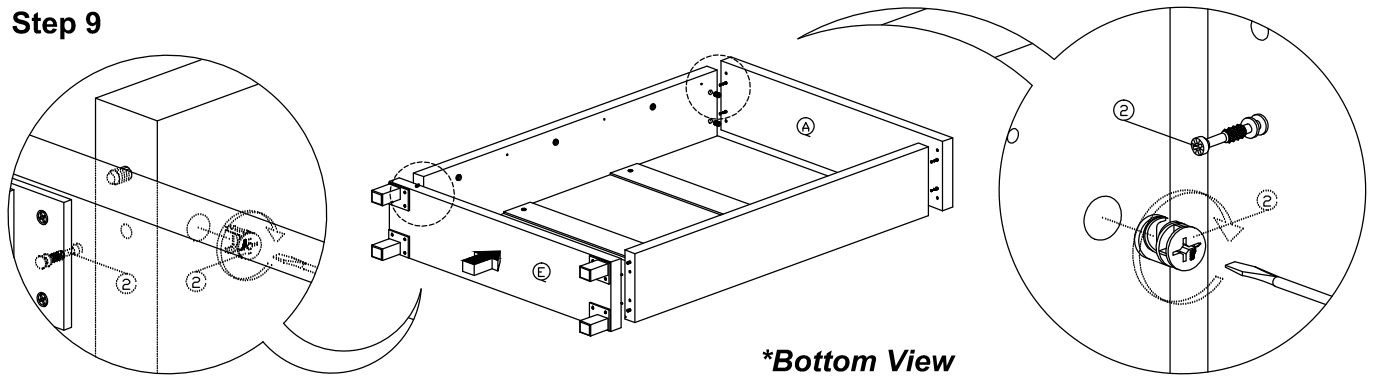

Step 11

Step 12

Step 9