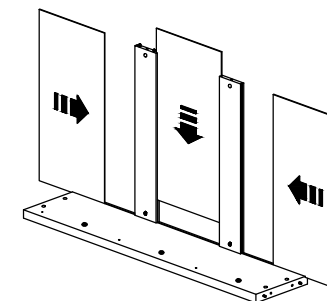

Assembly Instruction

Hardware List			
No.	SHAPE	DESCRIPTION	Qty.
1		8x25mm Wood Dowel	16Pcs
2		15MM Titus Minifix	12Sets
3		M3x12mm Screw	18Pcs
4		M3.5x16mm Screw	30Pcs
5		M3.5x20mm Screw	6Pcs
6		6x30mm Plastic Dowel	6Pcs
7		2 Tray Shoe Rack	3Sets
8		Sofa Leg PVC H69	4Pcs

Part List

Step 1

Step 2 *Bottom View

Step 3

Step 4

Step 5

Step 6

Step 7