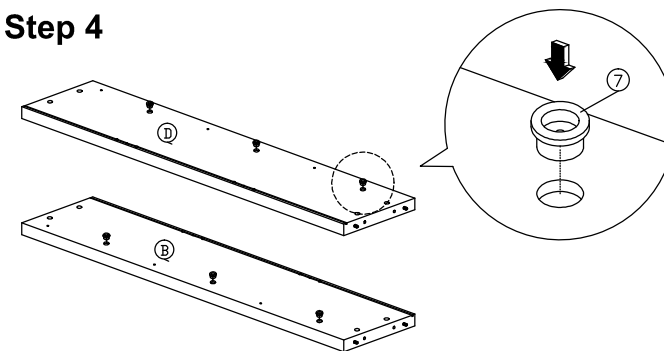

Assembly Instruction

Hardware List			
No.	SHAPE	DESCRIPTION	Qty.
1		8x25mm Wood Dowel	16Pcs
2		15MM Titus Minifix	12Sets
3		M3x12mm Screw	18Pcs
4		M3.5x16mm Screw	30Pcs
5		M3.5x20mm Screw	6Pcs
6		6x30mm Plastic Dowel	6Pcs
7		2 Tray Shoe Rack	3Sets
8		Sofa Leg PVC H69	4Pcs

Part List

Step 1

Step 2 *Bottom View

Step 3

Step 4

Step 5

Step 6

Step 7