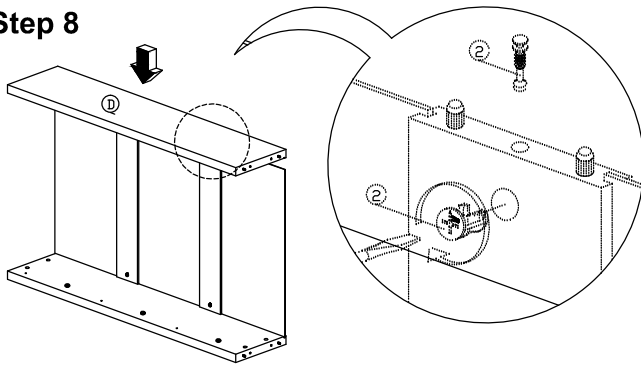

Step 9

Step 10

Assembly Instruction

Step 8