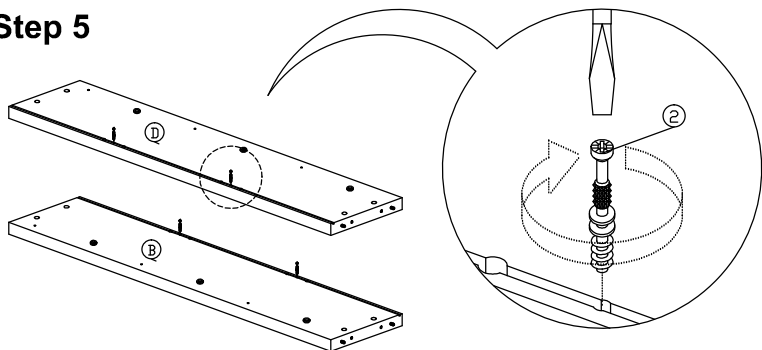

Assembly Instruction

Hardware List			
No.	SHAPE	DESCRIPTION	Qty.
1		8x25mm Wood Dowel	16Pcs
2		15MM Titus Minifix	12Sets
3		M3x12mm Screw	18Pcs
4		M3.5x16mm Screw	30Pcs
5		M3.5x20mm Screw	6Pcs
6		6x30mm Plastic Dowel	6Pcs
7		2 Tray Shoe Rack	3Sets
8		Sofa Leg PVC H69	4Pcs

Part List

Step 1

Step 2 *Bottom View

Step 3

Step 4

Step 5

Step 6

Step 7