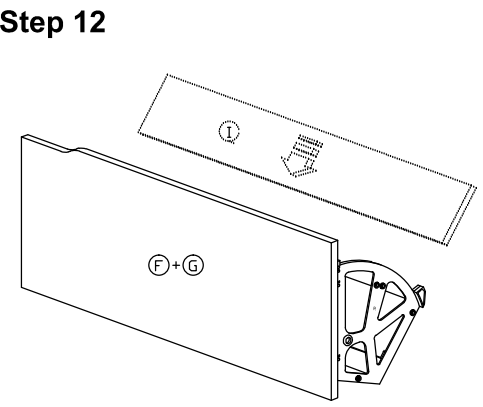

Assembly Instruction

Hardware List			
No.	SHAPE	DESCRIPTION	Qty.
1		8x25mm Wood Dowel	16Pcs
2		15MM Titus Minifix	12Sets
3		M3x12mm Screw	18Pcs
4		M3.5x16mm Screw	30Pcs
5		M3.5x20mm Screw	6Pcs
6		6x30mm Plastic Dowel	6Pcs
7		2 Tray Shoe Rack	3Sets
8		Sofa Leg PVC H69	4Pcs

Part List

Step 1

Step 2 *Bottom View

Step 3

Step 4

Step 5

Step 6

Step 7

Assembly Instruction

Step 8

Step 9

Step 10

Step 11

Step 12

Step 13

Step 14