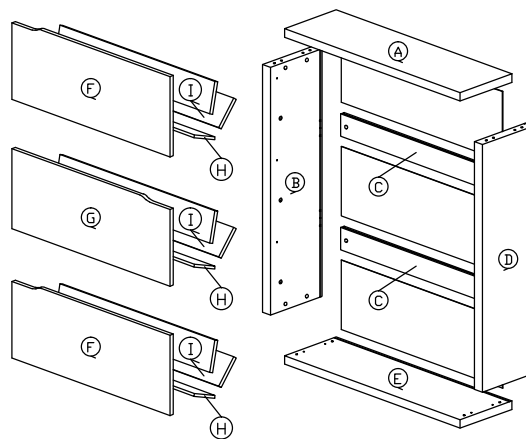

Assembly Instruction

Hardware List			
No.	SHAPE	DESCRIPTION	Qty.
1		8x25mm Wood Dowel	16Pcs
2		15MM Titus Minifix	12Sets
3		M3x12mm Screw	18Pcs
4		M3.5x16mm Screw	30Pcs
5		M3.5x20mm Screw	6Pcs
6		6x30mm Plastic Dowel	6Pcs
7		2 Tray Shoe Rack	3Sets
8		Sofa Leg PVC H69	4Pcs

Part List

Step 1

Step 2 *Bottom View

Step 3

Step 4

Step 5

Step 6

Step 7