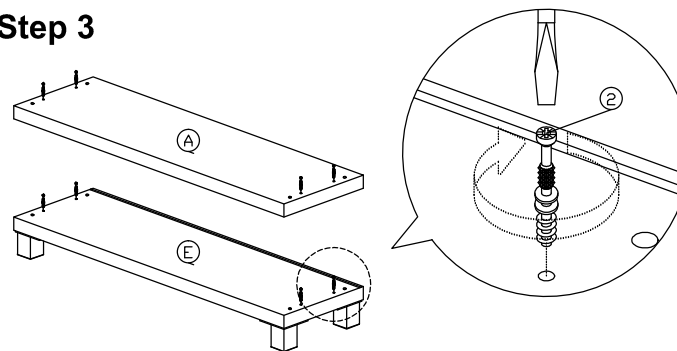

Assembly Instruction

Hardware List			
No.	SHAPE	DESCRIPTION	Qty.
1		8x25mm Wood Dowel	16Pcs
2		15MM Titus Minifix	12Sets
3		M3x12mm Screw	18Pcs
4		M3.5x16mm Screw	30Pcs
5		M3.5x20mm Screw	6Pcs
6		6x30mm Plastic Dowel	6Pcs
7		2 Tray Shoe Rack	3Sets
8		Sofa Leg PVC H69	4Pcs

Part List

Step 1

Step 2 *Bottom View

Step 3

Step 4

Step 5

Step 6

Step 7