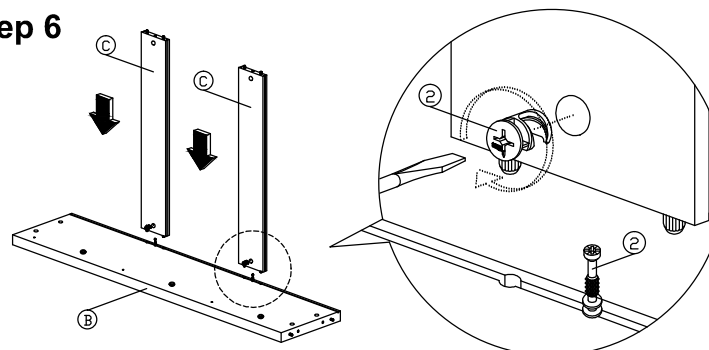

Assembly Instruction

Hardware List			
No.	SHAPE	DESCRIPTION	Qty.
1		8x25mm Wood Dowel	16Pcs
2		15MM Titus Minifix	12Sets
3		M3x12mm Screw	18Pcs
4		M3.5x16mm Screw	30Pcs
5		M3.5x20mm Screw	6Pcs
6		6x30mm Plastic Dowel	6Pcs
7		2 Tray Shoe Rack	3Sets
8		Sofa Leg PVC H69	4Pcs

Part List

Step 1

Step 2 *Bottom View

Step 3

Step 4

Step 5

Step 6

Step 7