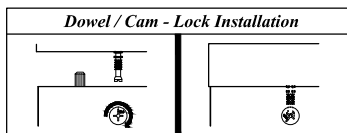

Assembly Instruction

Hardware List			
No.	SHAPE	DESCRIPTION	Qty.
1		8x25mm Wood Dowel	16Pcs
2		15MM Titus Minifix	12Sets
3		M3x12mm Screw	18Pcs
4		M3.5x16mm Screw	30Pcs
5		M3.5x20mm Screw	6Pcs
6		6x30mm Plastic Dowel	6Pcs
7		2 Tray Shoe Rack	3Sets
8		Sofa Leg PVC H69	4Pcs

Part List

Step 1

Step 2 *Bottom View

Step 3

Step 4

Step 5

Step 6

Step 7