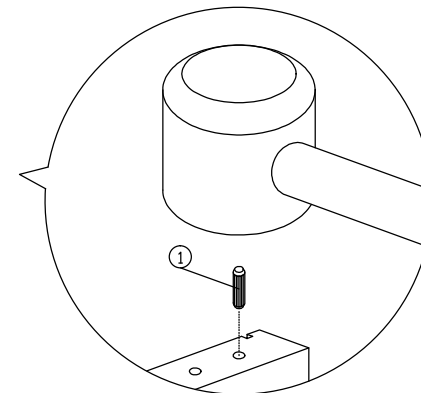

Assembly Instruction

Hardware List			
No.	SHAPE	DESCRIPTION	Qty.
1		8x25mm Wood Dowel	16Pcs
2		15MM Titus Minifix	12Sets
3		M3x12mm Screw	18Pcs
4		M3.5x16mm Screw	30Pcs
5		M3.5x20mm Screw	6Pcs
6		6x30mm Plastic Dowel	6Pcs
7		2 Tray Shoe Rack	3Sets
8		Sofa Leg PVC H69	4Pcs

Part List

Step 1

Step 2 *Bottom View

Step 3

Step 4

Step 5

Step 6

Step 7