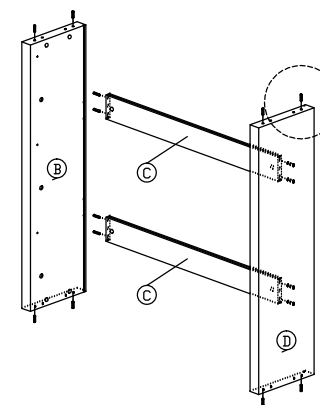

Assembly Instruction

Hardware List			
No.	SHAPE	DESCRIPTION	Qty.
1		8x25mm Wood Dowel	16Pcs
2		15MM Titus Minifix	12Sets
3		M3x12mm Screw	18Pcs
4		M3.5x16mm Screw	30Pcs
5		M3.5x20mm Screw	6Pcs
6		6x30mm Plastic Dowel	6Pcs
7		2 Tray Shoe Rack	3Sets
8		Sofa Leg PVC H69	4Pcs

Part List

Step 1

Step 2 *Bottom View

Step 3

Step 4

Step 5

Step 6

Step 7