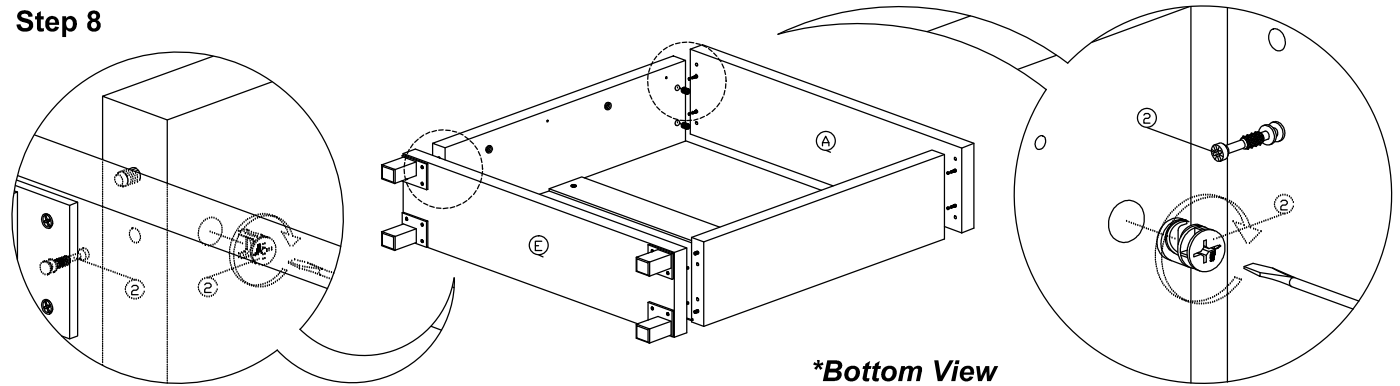

Step 10

Step 11

Step 8