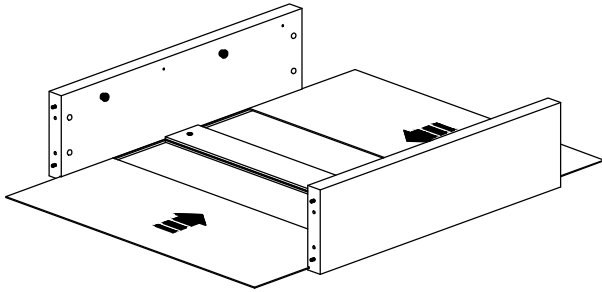

Step 8

Assembly Instruction

Step 7