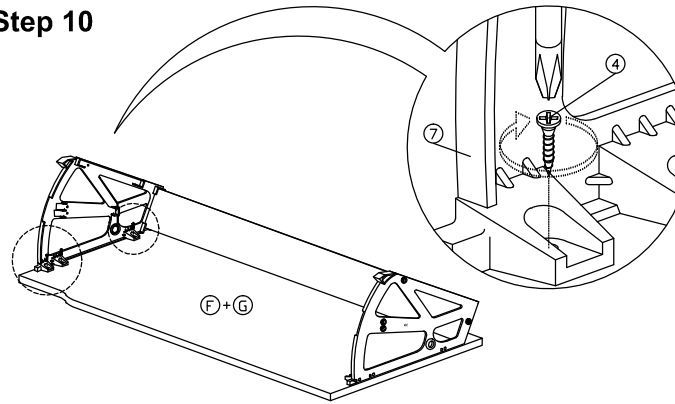

Assembly Instruction

Hardware List			
No.	SHAPE	DESCRIPTION	Qty.
1		8x25mm Wood Dowel	12Pcs
2		15MM Titus Minifix	10Sets
3		M3x12mm Screw	12Pcs
4		M3.5x16mm Screw	24Pcs
5		M3.5x20mm Screw	4Pcs
6		6x30mm Plastic Dowel	4Pcs
7		2 Tray Shoe Rack	2Sets
8		Sofa Leg PVC H69	4Pcs

Assembly Instruction

Step 7

Step 8

Step 9

Step 10

Step 11

Step 12

Step 13

Step 14