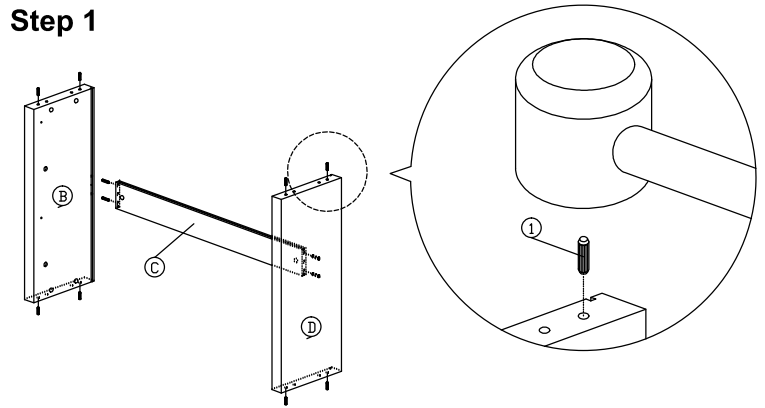

Assembly Instruction

Hardware List			
No.	SHAPE	DESCRIPTION	Qty.
1		8x25mm Wood Dowel	12Pcs
2		15MM Titus Minifix	10Sets
3		M3x12mm Screw	12Pcs
4		M3.5x16mm Screw	24Pcs
5		M3.5x20mm Screw	4Pcs
6		6x30mm Plastic Dowel	4Pcs
7		2 Tray Shoe Rack	2Sets
8		Sofa Leg PVC H69	4Pcs

Dowel / Cam - Lock Installation	

Part List

Step 1

Step 2 *Bottom View

Step 3

Step 4

Step 5

Step 6