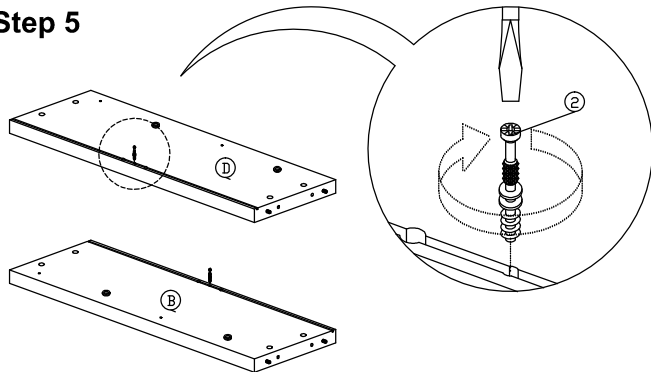

Assembly Instruction

Hardware List			
No.	SHAPE	DESCRIPTION	Qty.
1		8x25mm Wood Dowel	12Pcs
2		15MM Titus Minifix	10Sets
3		M3x12mm Screw	12Pcs
4		M3.5x16mm Screw	24Pcs
5		M3.5x20mm Screw	4Pcs
6		6x30mm Plastic Dowel	4Pcs
7		2 Tray Shoe Rack	2Sets
8		Sofa Leg PVC H69	4Pcs

Dowel / Cam - Lock Installation	

Part List

Step 1

Step 2 *Bottom View

Step 3

Step 4

Step 5

Step 6