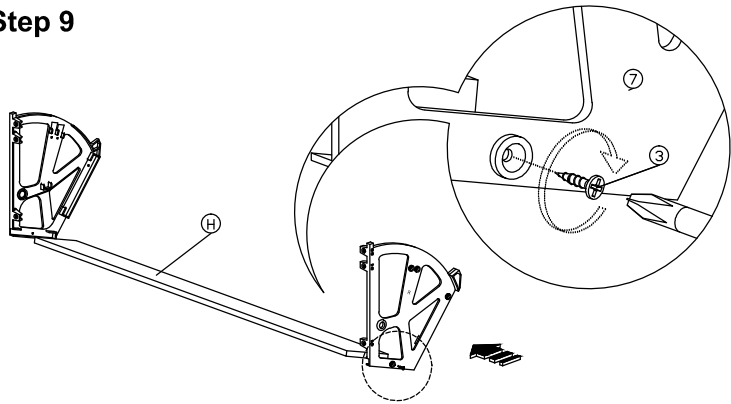

Assembly Instruction

Hardware List			
No.	SHAPE	DESCRIPTION	Qty.
1		8x25mm Wood Dowel	12Pcs
2		15MM Titus Minifix	10Sets
3		M3x12mm Screw	12Pcs
4		M3.5x16mm Screw	24Pcs
5		M3.5x20mm Screw	4Pcs
6		6x30mm Plastic Dowel	4Pcs
7		2 Tray Shoe Rack	2Sets
8		Sofa Leg PVC H69	4Pcs

Assembly Instruction

Step 7

Step 8

Step 9

Step 10

Step 11

Step 12

Step 13

Step 14