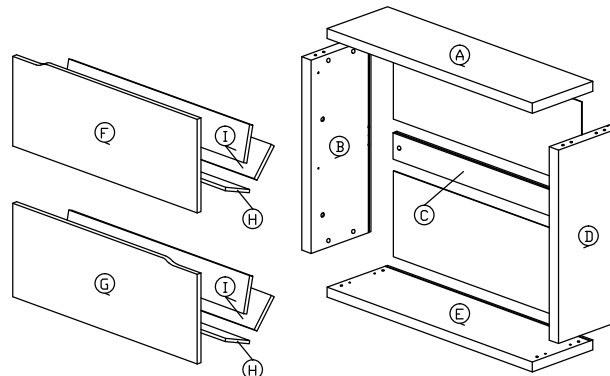

Assembly Instruction

Hardware List			
No.	SHAPE	DESCRIPTION	Qty.
1		8x25mm Wood Dowel	12Pcs
2		15MM Titus Minifix	10Sets
3		M3x12mm Screw	12Pcs
4		M3.5x16mm Screw	24Pcs
5		M3.5x20mm Screw	4Pcs
6		6x30mm Plastic Dowel	4Pcs
7		2 Tray Shoe Rack	2Sets
8		Sofa Leg PVC H69	4Pcs

Dowel / Cam - Lock Installation	

Part List

Step 1

Step 2 *Bottom View

Step 3

Step 4

Step 5

Step 6