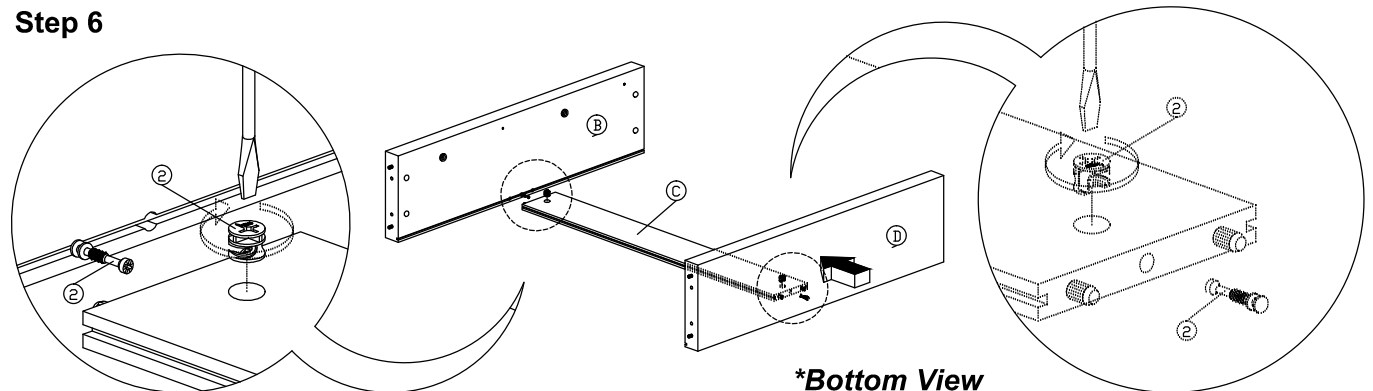

Assembly Instruction

Hardware List			
No.	SHAPE	DESCRIPTION	Qty.
1		8x25mm Wood Dowel	12Pcs
2		15MM Titus Minifix	10Sets
3		M3x12mm Screw	12Pcs
4		M3.5x16mm Screw	24Pcs
5		M3.5x20mm Screw	4Pcs
6		6x30mm Plastic Dowel	4Pcs
7		2 Tray Shoe Rack	2Sets
8		Sofa Leg PVC H69	4Pcs

Dowel / Cam - Lock Installation	

Part List

Step 1

Step 2 *Bottom View

Step 3

Step 4

Step 5

Step 6