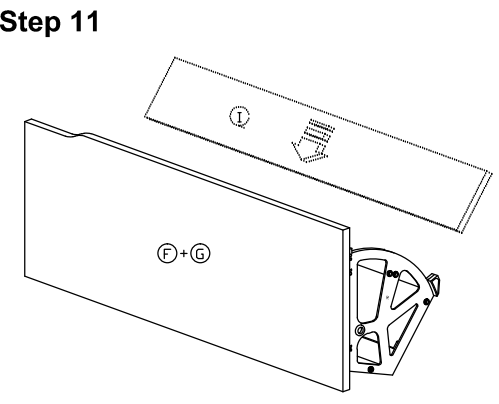

Assembly Instruction

Hardware List			
No.	SHAPE	DESCRIPTION	Qty.
1		8x25mm Wood Dowel	12Pcs
2		15MM Titus Minifix	10Sets
3		M3x12mm Screw	12Pcs
4		M3.5x16mm Screw	24Pcs
5		M3.5x20mm Screw	4Pcs
6		6x30mm Plastic Dowel	4Pcs
7		2 Tray Shoe Rack	2Sets
8		Sofa Leg PVC H69	4Pcs

Assembly Instruction

Step 7

Step 8

Step 9

Step 10

Step 11

Step 12

Step 13