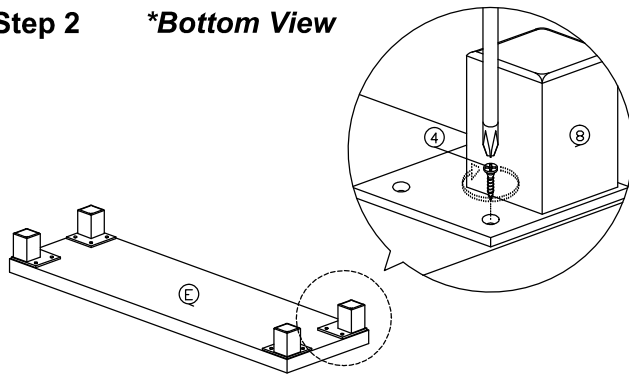

Assembly Instruction

Hardware List			
No.	SHAPE	DESCRIPTION	Qty.
1		8x25mm Wood Dowel	12Pcs
2		15MM Titus Minifix	10Sets
3		M3x12mm Screw	12Pcs
4		M3.5x16mm Screw	24Pcs
5		M3.5x20mm Screw	4Pcs
6		6x30mm Plastic Dowel	4Pcs
7		2 Tray Shoe Rack	2Sets
8		Sofa Leg PVC H69	4Pcs

Dowel / Cam - Lock Installation	

Part List

Step 1

Step 2 *Bottom View

Step 3

Step 4

Step 5

Step 6