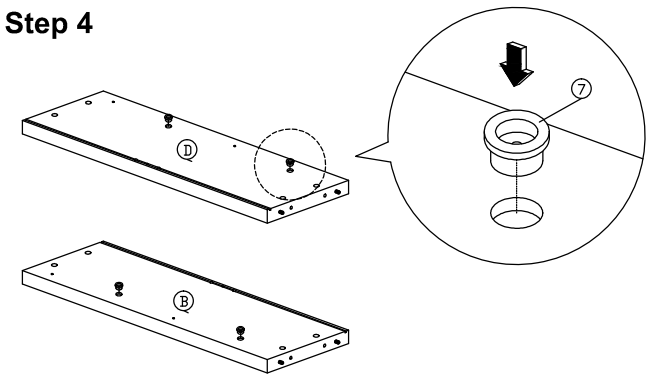

Assembly Instruction

Hardware List			
No.	SHAPE	DESCRIPTION	Qty.
1		8x25mm Wood Dowel	12Pcs
2		15MM Titus Minifix	10Sets
3		M3x12mm Screw	12Pcs
4		M3.5x16mm Screw	24Pcs
5		M3.5x20mm Screw	4Pcs
6		6x30mm Plastic Dowel	4Pcs
7		2 Tray Shoe Rack	2Sets
8		Sofa Leg PVC H69	4Pcs

Dowel / Cam - Lock Installation	

Part List

Step 1

Step 2 *Bottom View

Step 3

Step 4

Step 5

Step 6