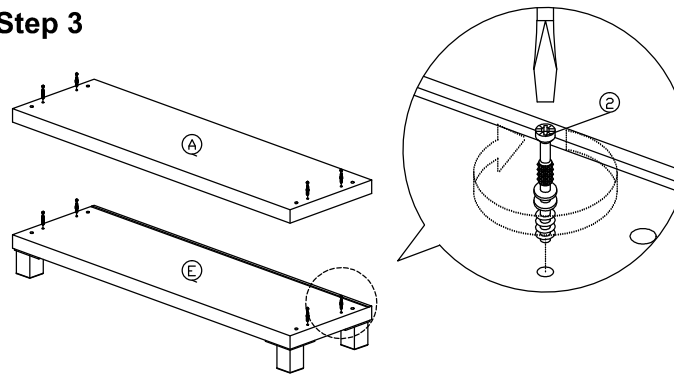

Assembly Instruction

Hardware List			
No.	SHAPE	DESCRIPTION	Qty.
1		8x25mm Wood Dowel	12Pcs
2		15MM Titus Minifix	10Sets
3		M3x12mm Screw	12Pcs
4		M3.5x16mm Screw	24Pcs
5		M3.5x20mm Screw	4Pcs
6		6x30mm Plastic Dowel	4Pcs
7		2 Tray Shoe Rack	2Sets
8		Sofa Leg PVC H69	4Pcs

Dowel / Cam - Lock Installation	

Part List

Step 1

Step 2 *Bottom View

Step 3

Step 4

Step 5

Step 6