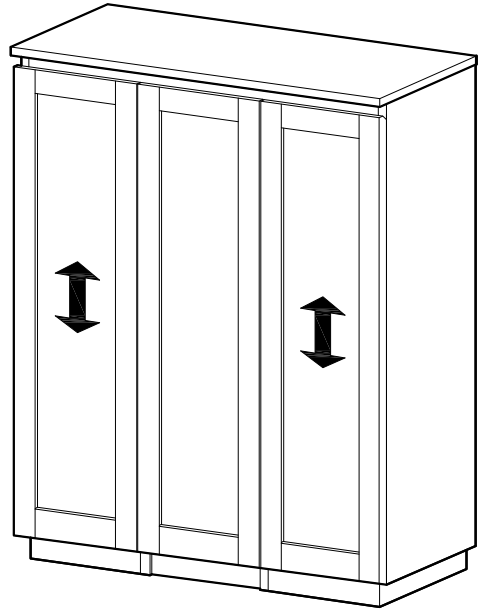

ASSEMBLY INSTRUCTIONS

Item : Baltimore Bar Cabinet

Not Provided

2 Persons

Part List

Hardware List

A M6 x 25mm(Black) = 4 	E = 1 	I M3.5 x12mm (Black)=24 	L 5/8" = 6  
B M6 x50mm(Black) = 4 	F =32 	J M3.5 x16mm=24 	
C M6 x13mm(Black) = 4 	G 34mm =36 	K 316 x 9Ømm = 4 	M 50mm = 2 
D M6 x13mm = 4 	H 9mm =36 		

Full Extension Side View

17

18

19

20

21