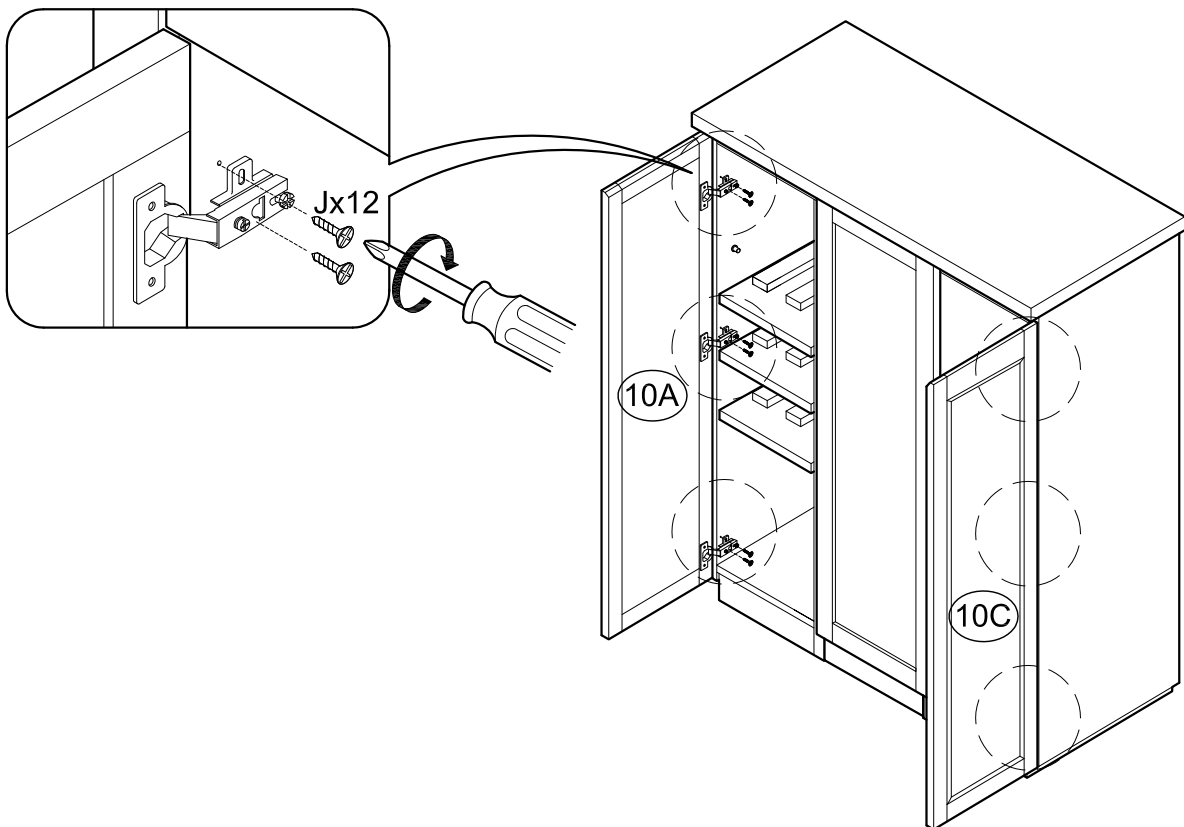

ASSEMBLY INSTRUCTIONS

Item : Baltimore Bar Cabinet

Not Provided

2 Persons

Part List

Hardware List

A M6 x 25mm(Black) = 4 	E = 1 	I M3.5 x12mm (Black)=24 	L 5/8" = 6  
B M6 x50mm(Black) = 4 	F =32 	J M3.5 x16mm=24 	
C M6 x13mm(Black) = 4 	G 34mm =36 	K 316 x 9Ømm = 4 	M 50mm = 2 
D M6 x13mm = 4 	H 9mm =36 		

Full Extension Side View

17

18

19

20

21