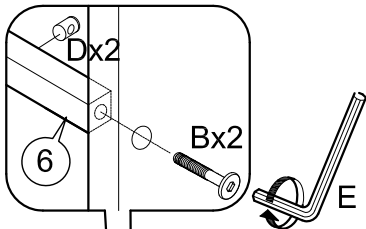

ASSEMBLY INSTRUCTIONS

Item : Baltimore Bar Cabinet

Not Provided

2 Persons

Part List

Hardware List

A M6 x 25mm(Black) = 4 	E = 1 	I M3.5 x12mm (Black)=24 	L 5/8" = 6  
B M6 x50mm(Black) = 4 	F =32 	J M3.5 x16mm=24 	
C M6 x13mm(Black) = 4 	G 34mm =36 	K 316 x 9Ømm = 4 	M 50mm = 2 
D M6 x13mm = 4 	H 9mm =36 		

9

10

11

12

13

14

15

16

Full Extension Side View

17

18

19

20

21