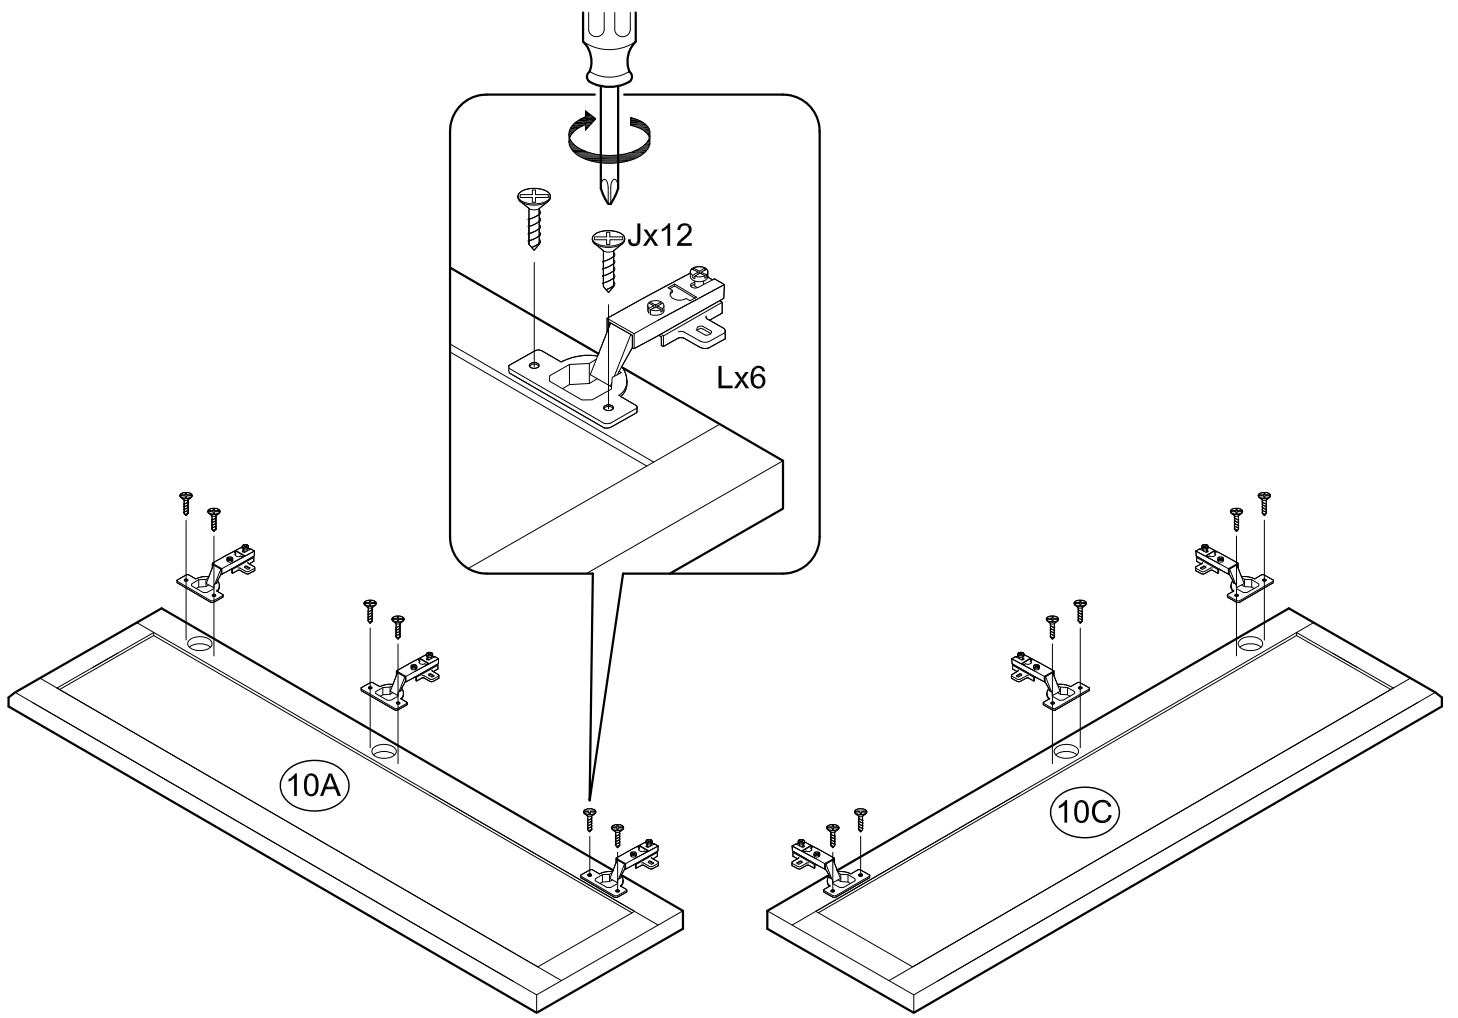

ASSEMBLY INSTRUCTIONS

Item : Baltimore Bar Cabinet

Not Provided

2 Persons

Part List

Hardware List

A M6 x 25mm(Black) = 4 	E = 1 	I M3.5 x12mm (Black)=24 	L 5/8" = 6  
B M6 x50mm(Black) = 4 	F =32 	J M3.5 x16mm=24 	
C M6 x13mm(Black) = 4 	G 34mm =36 	K 316 x 9Ømm = 4 	M 50mm = 2 
D M6 x13mm = 4 	H 9mm =36 		

Full Extension Side View

17

18

19

20

21