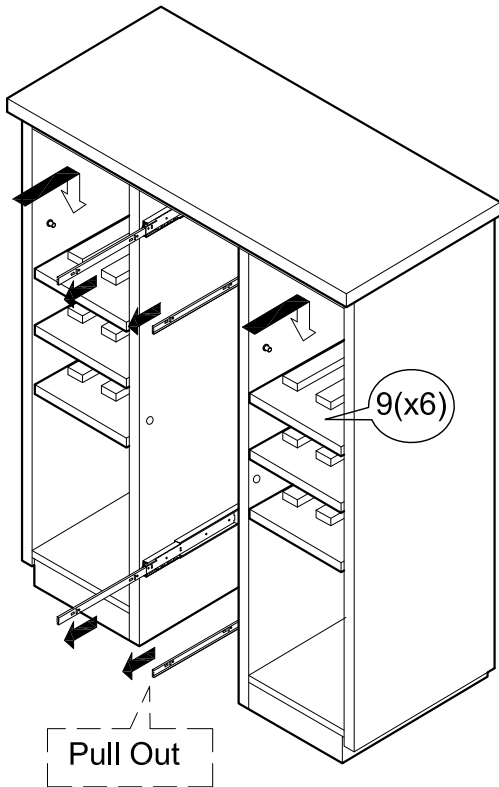

ASSEMBLY INSTRUCTIONS

Item : Baltimore Bar Cabinet

Not Provided

2 Persons

Part List

Hardware List

A M6 x 25mm(Black) = 4 	E = 1 	I M3.5 x12mm (Black)=24 	L 5/8" = 6  
B M6 x50mm(Black) = 4 	F =32 	J M3.5 x16mm=24 	
C M6 x13mm(Black) = 4 	G 34mm =36 	K 316 x 9Ømm = 4 	M 50mm = 2 
D M6 x13mm = 4 	H 9mm =36 		

9

10

11

12

13

14

15

16

Full Extension Side View

17

18

19

20

21