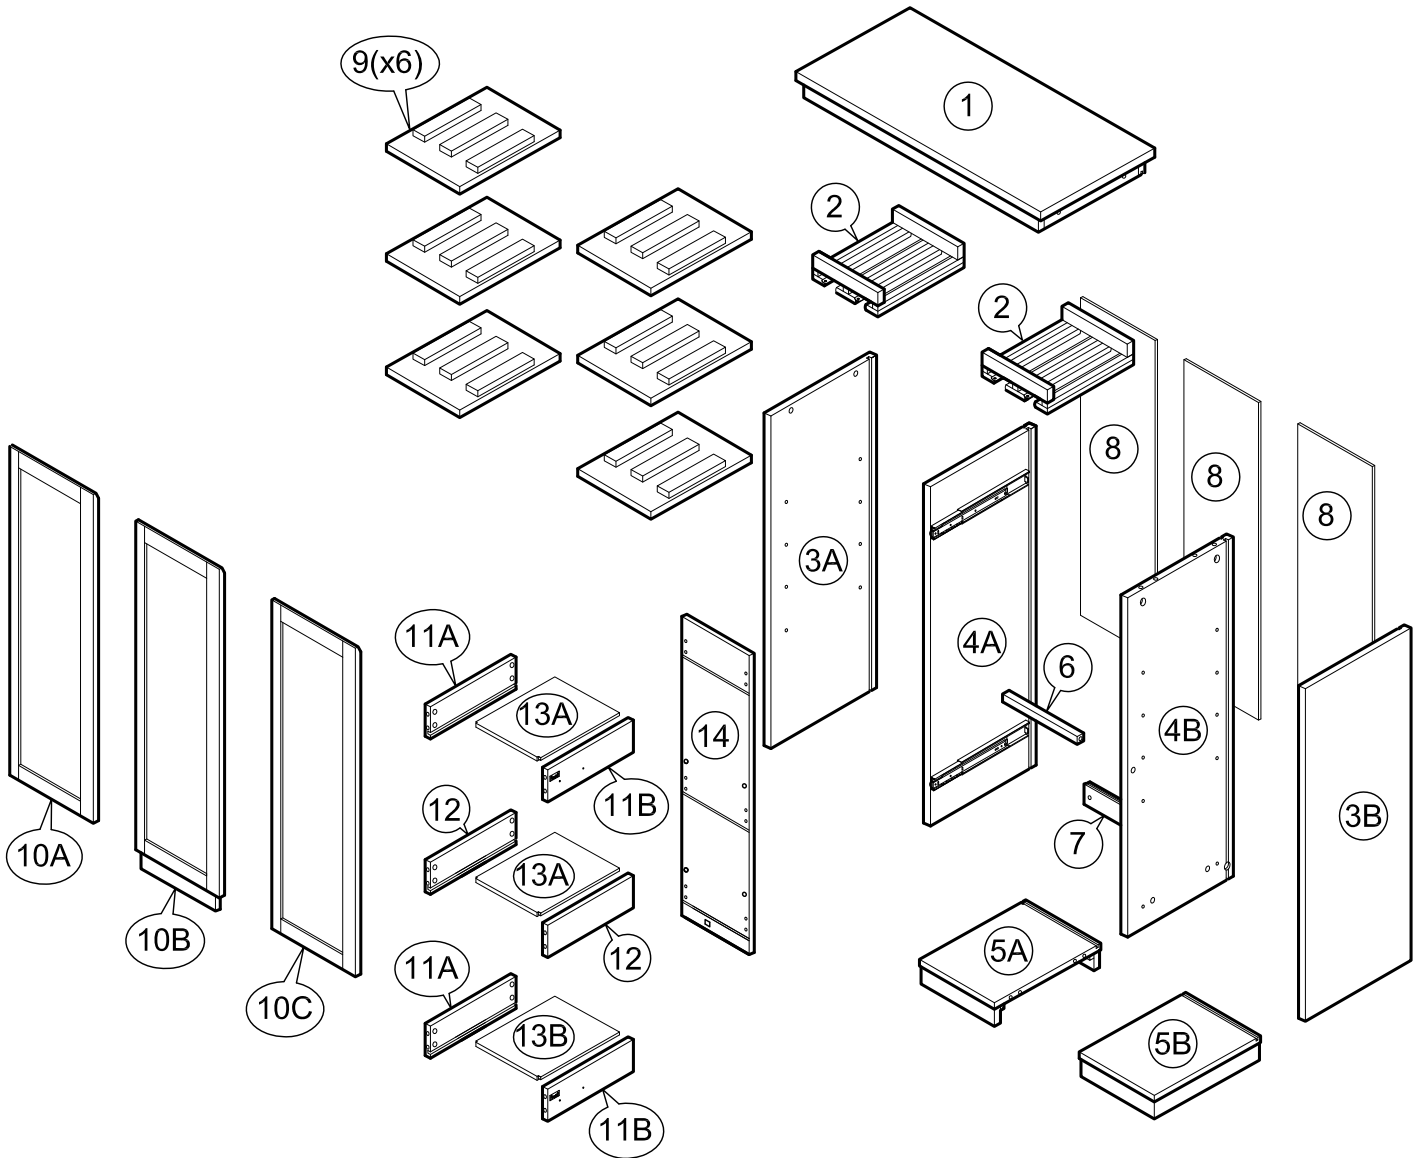

ASSEMBLY INSTRUCTIONS

Item : Baltimore Bar Cabinet

Not Provided

2 Persons

Part List

Hardware List

A M6 x 25mm(Black) = 4 	E = 1 	I M3.5 x12mm (Black)=24 	L 5/8" = 6  
B M6 x50mm(Black) = 4 	F =32 	J M3.5 x16mm=24 	
C M6 x13mm(Black) = 4 	G 34mm =36 	K 316 x 9Ømm = 4 	M 50mm = 2 
D M6 x13mm = 4 	H 9mm =36 		

1

2

3

4

5

6

7

8

9

10

11

12

13

14

15

16

Full Extension Side View

17

18

19

20

21