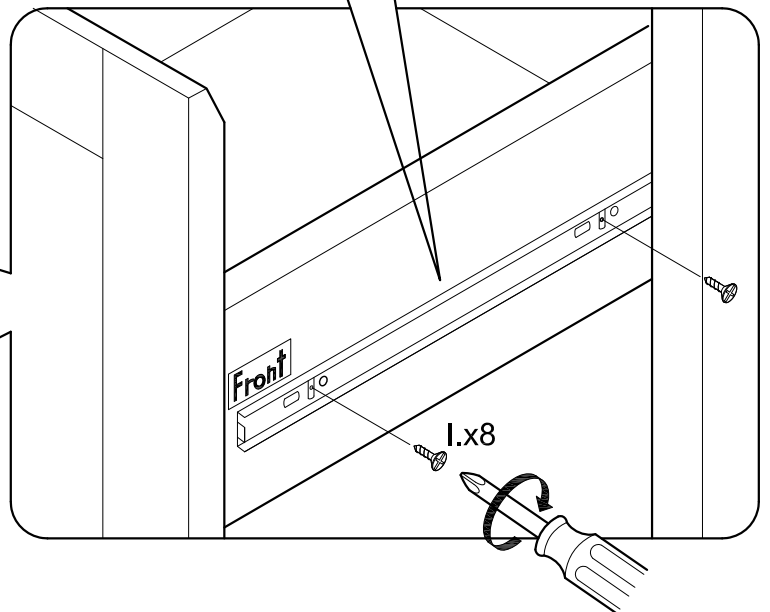

Full Extension Side View