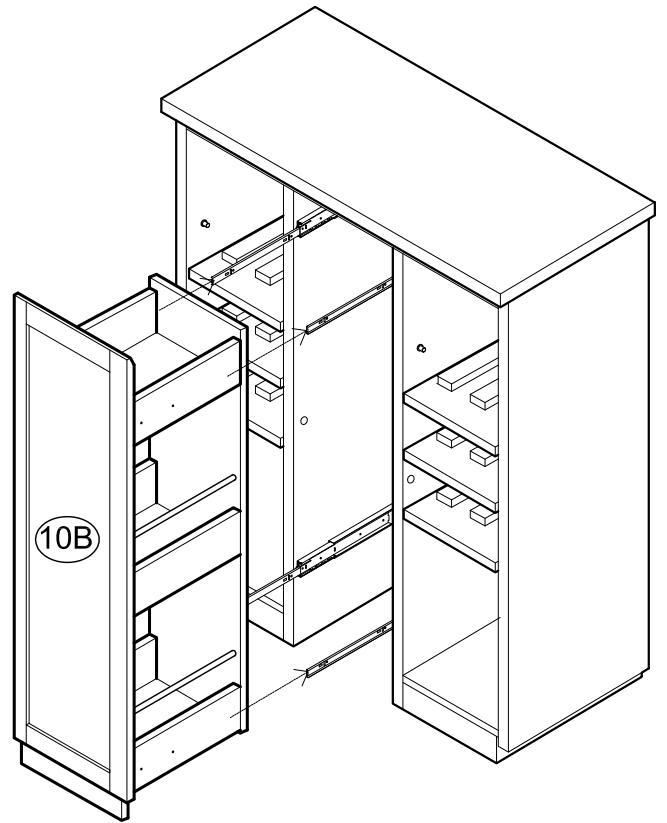

ASSEMBLY INSTRUCTIONS

Item : Baltimore Bar Cabinet

Not Provided

2 Persons

Part List

Hardware List

A M6 x 25mm(Black) = 4 	E = 1 	I M3.5 x12mm (Black)=24 	L 5/8" = 6  
B M6 x50mm(Black) = 4 	F =32 	J M3.5 x16mm=24 	
C M6 x13mm(Black) = 4 	G 34mm =36 	K 316 x 9Ømm = 4 	M 50mm = 2 
D M6 x13mm = 4 	H 9mm =36 		

9

10

11

12

13

14

15

16

Full Extension Side View

17

18

19

20

21