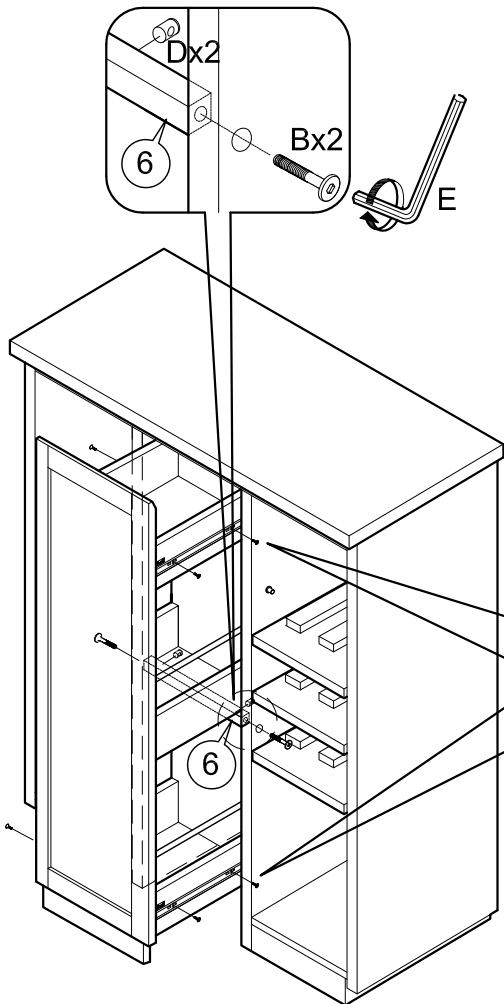

ASSEMBLY INSTRUCTIONS

Item : Baltimore Bar Cabinet

Not Provided

2 Persons

Part List

Hardware List

A M6 x 25mm(Black) = 4 	E = 1 	I M3.5 x12mm (Black)=24 	L 5/8" = 6  
B M6 x50mm(Black) = 4 	F =32 	J M3.5 x16mm=24 	
C M6 x13mm(Black) = 4 	G 34mm =36 	K 316 x 9Ømm = 4 	M 50mm = 2 
D M6 x13mm = 4 	H 9mm =36 		

9

10

11

12

13

14

15

16

Full Extension Side View

17

18

19

20

21