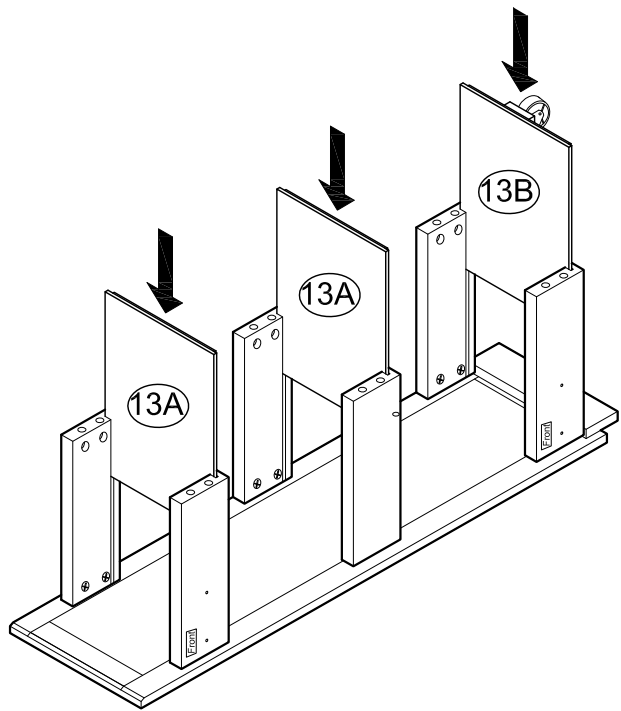

ASSEMBLY INSTRUCTIONS

Item : Baltimore Bar Cabinet

Not Provided

2 Persons

Part List

Hardware List

A M6 x 25mm(Black) = 4 	E = 1 	I M3.5 x12mm (Black)=24 	L 5/8" = 6  
B M6 x50mm(Black) = 4 	F =32 	J M3.5 x16mm=24 	
C M6 x13mm(Black) = 4 	G 34mm =36 	K 316 x 9Ømm = 4 	M 50mm = 2 
D M6 x13mm = 4 	H 9mm =36 		

9

10

11

12

13

14

15

16

Full Extension Side View

17

18

19

20

21