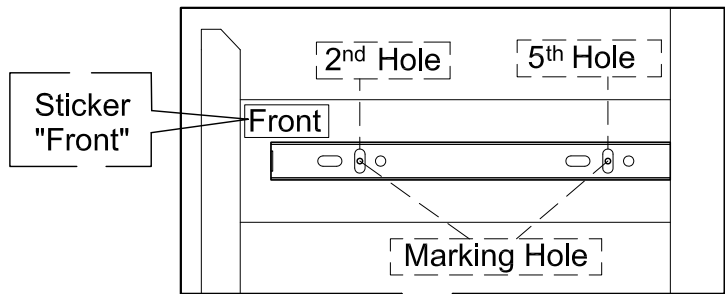

ASSEMBLY INSTRUCTIONS

Item : Baltimore Bar Cabinet

Not Provided

2 Persons

Part List

Hardware List

A M6 x 25mm(Black) = 4 	E = 1 	I M3.5 x12mm (Black)=24 	L 5/8" = 6  
B M6 x50mm(Black) = 4 	F =32 	J M3.5 x16mm=24 	
C M6 x13mm(Black) = 4 	G 34mm =36 	K 316 x 9Ømm = 4 	M 50mm = 2 
D M6 x13mm = 4 	H 9mm =36 		

Full Extension Side View

17

18

19

20

21