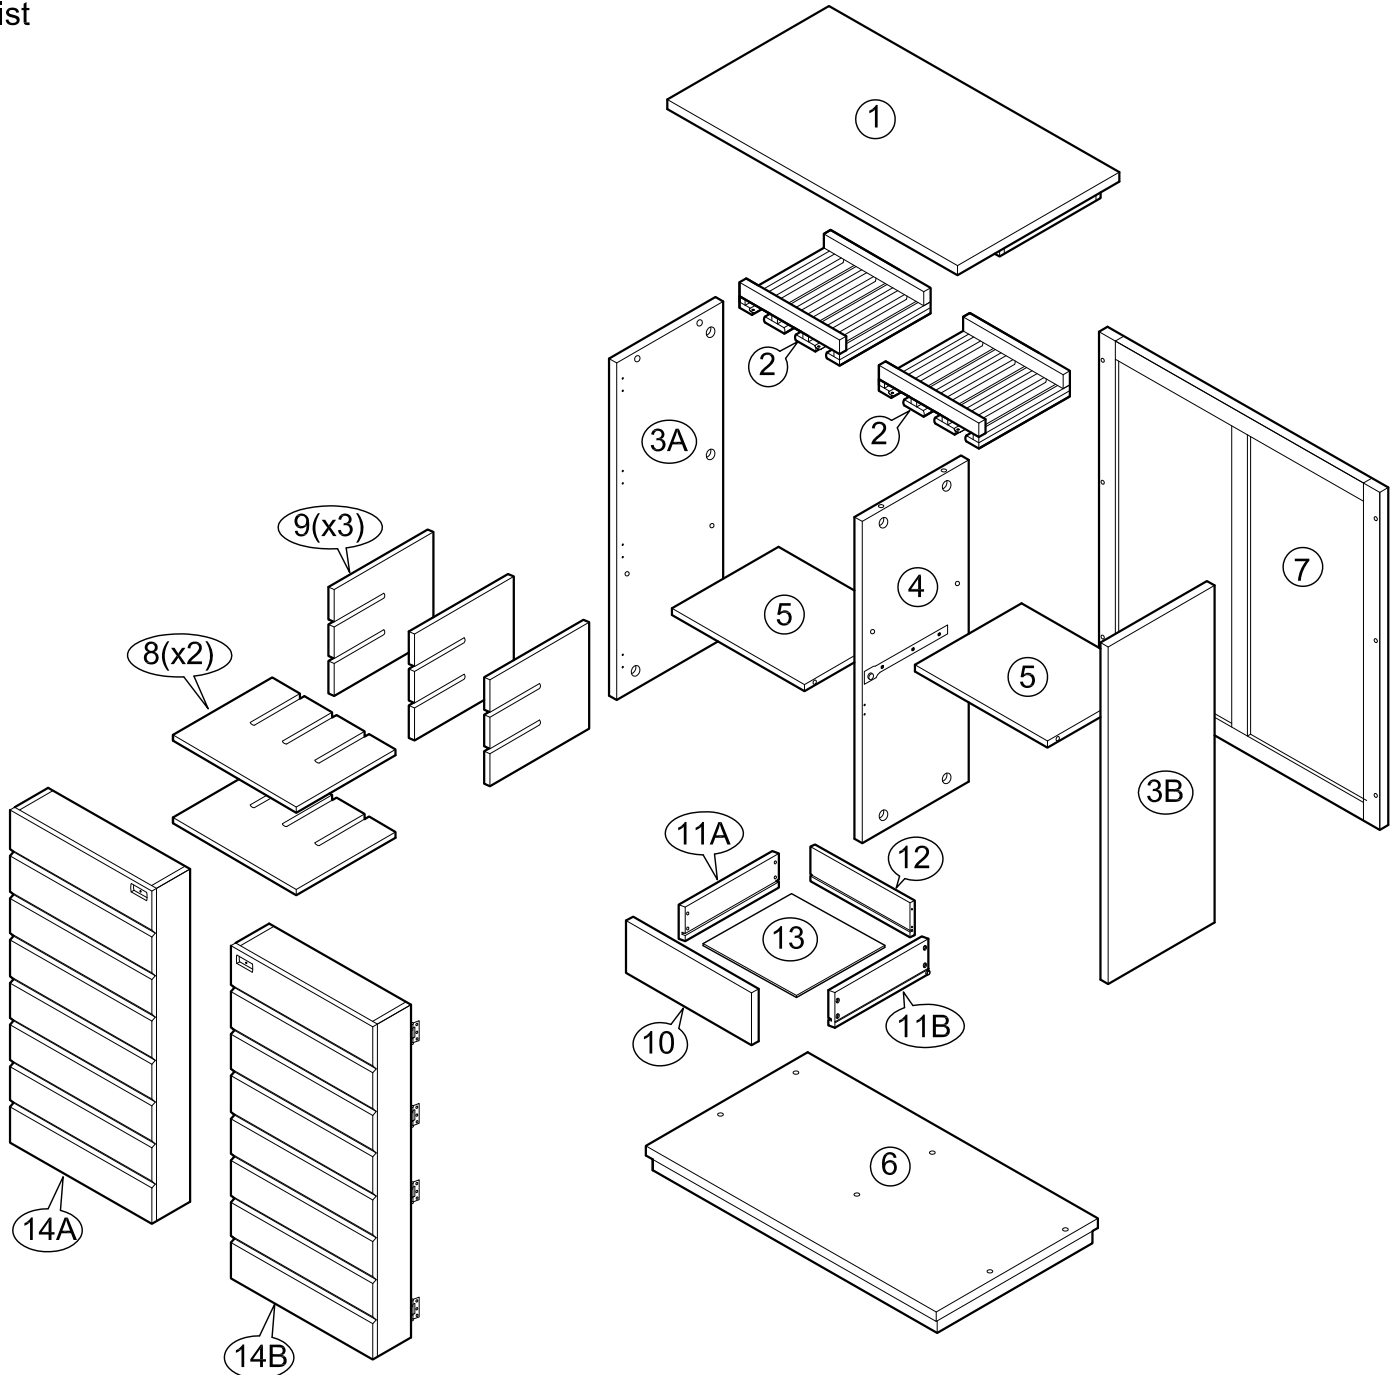

ASSEMBLY INSTRUCTIONS

Item : Stamford Bar Cabinet

Not Provided

2 Persons

Part List

Hardware List

<p>A M6 x 25mm = 4</p> 	<p>D 34mm = 22</p> 	<p>G = 2</p> 	<p>J Pan Head #8 x 1 1/4" = 8</p> 
<p>B M6 x 13mm = 4</p> 	<p>E 12mm = 22</p> 	<p>H M3 x 16mm = 4</p> 	<p>K = 2</p> 
<p>C = 1</p> 	<p>F 12mm = 2</p> 	<p>I M3.5 x 12mm(Black) = 32</p> 	

1

2

3

4

5

6

7

8