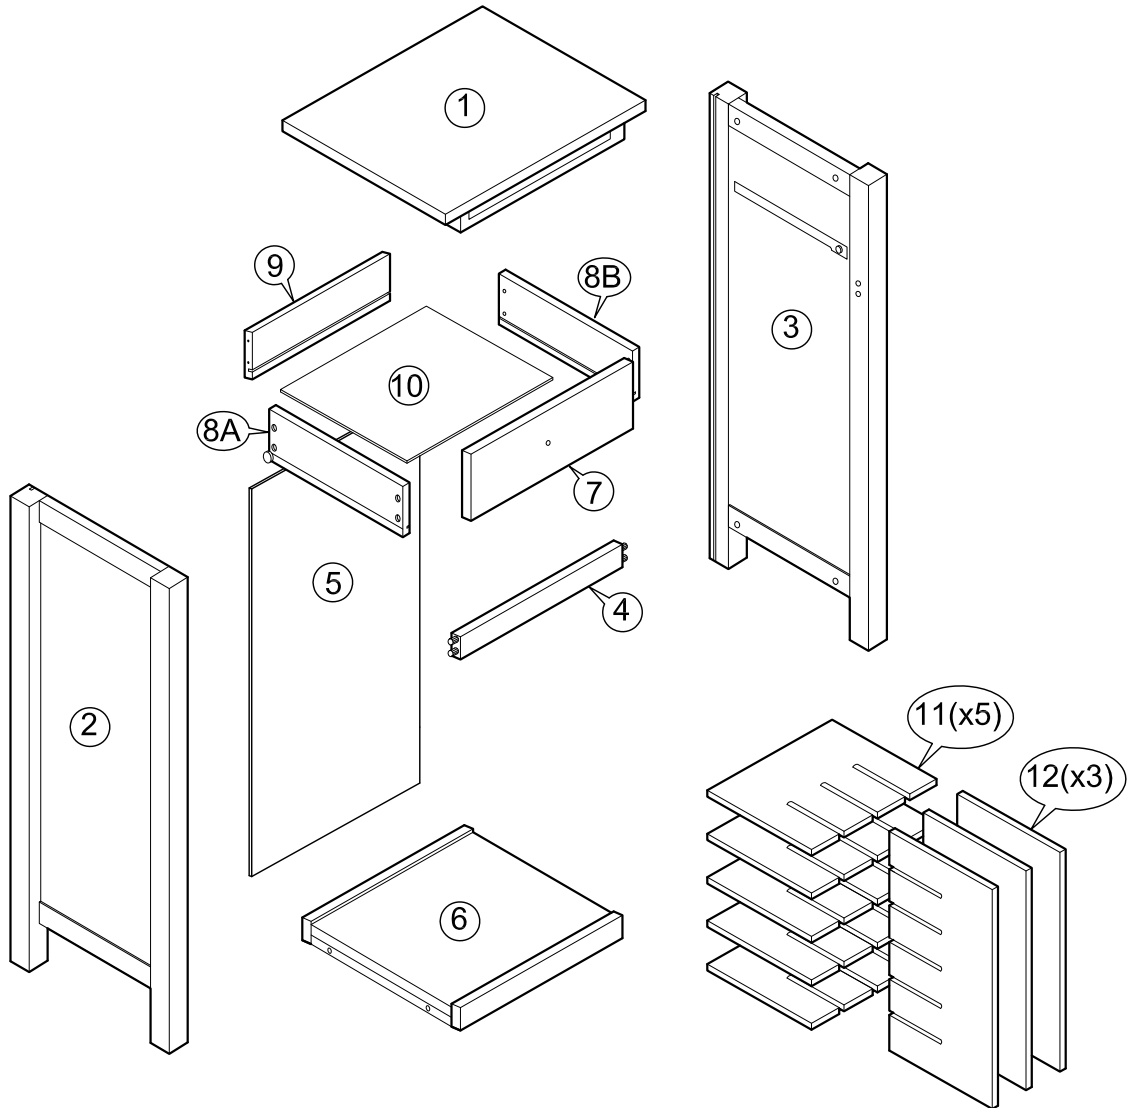

ASSEMBLY INSTRUCTIONS

Item : Kentucky Storage Base

Not Provided

2 Persons

Part List

Hardware List

A M6 x 30mm (Black) = 4 	E  = 1	I M3 x16mm (Black) = 2 
B M6 x 45mm (Black) = 4 	F  = 2	J #8 x 1 1/4" = 8 
C  1/4" (Black) = 8	G  20mm = 2	K  = 4
D M6 x13mm (Black) = 8 	H  18 x 40mm = 1	

1

2

3

4

5

6

7

8