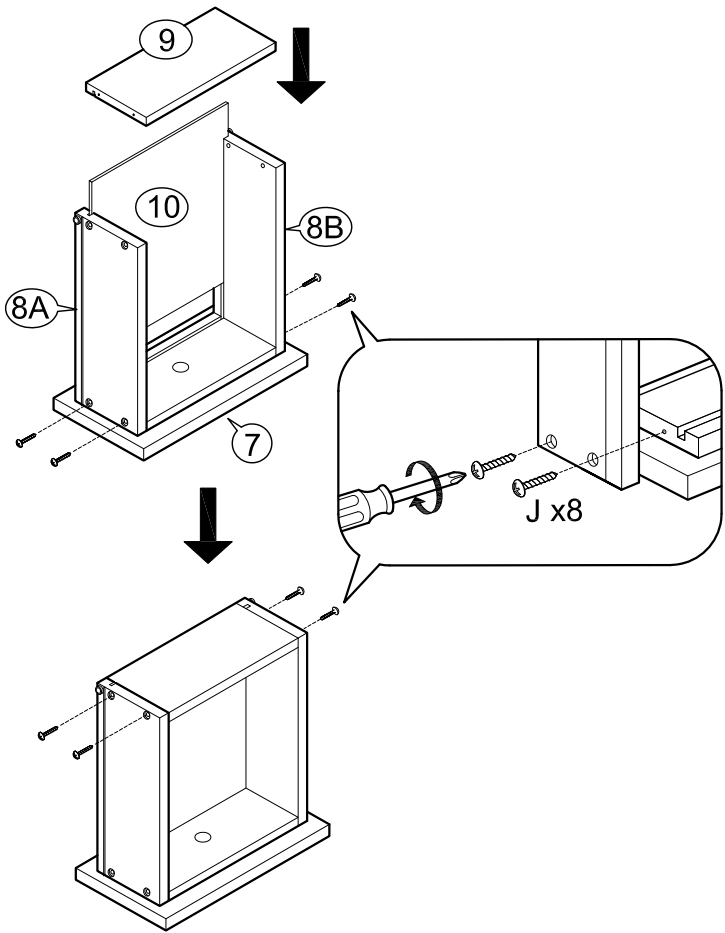

ASSEMBLY INSTRUCTIONS

Item : Kentucky Storage Base

Not Provided

2 Persons

Part List

Hardware List

A M6 x 30mm (Black) = 4 	E  = 1	I M3 x16mm (Black) = 2 
B M6 x 45mm (Black) = 4 	F  = 2	J #8 x 1 1/4" = 8 
C  1/4" (Black) = 8	G  20mm = 2	K  = 4
D M6 x13mm (Black) = 8 	H  18 x 40mm = 1	

1

2

3

4

5

6

7

8