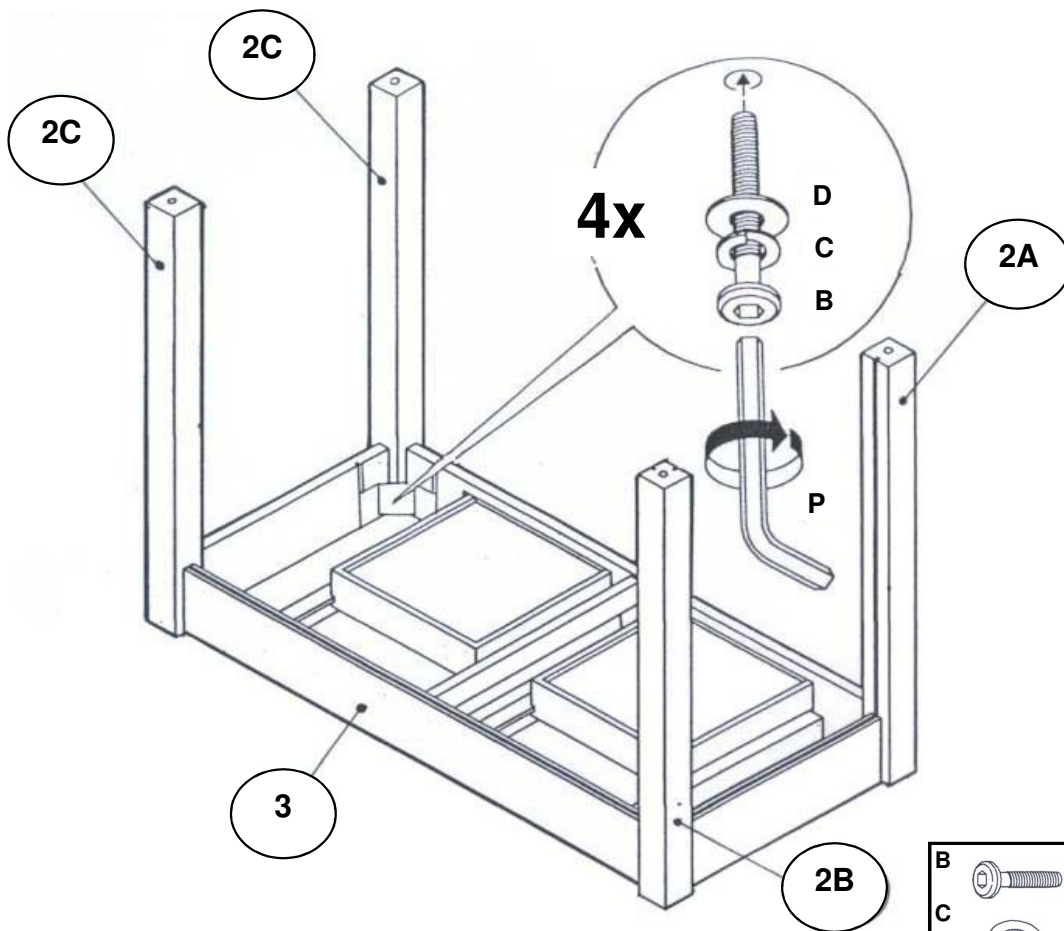

ASSEMBLING INSTRUCTIONS

Phoenix Kitchen Island

A	 50mm x 4	F	 x 4	K	 76mm x 2	N	 x 2
B	 35mm x 4	G	 x 10	L	 76mm x 2	O	 40mm x 6
C	 x 14	H	 x 3	M	 M3 x 16mm x 6	P	 x 1
D	 x 14	I	 22mm x 6	Q	 40mm x 4	R	 x 4
E	 x 4	J	 x 1				

1

B		35mm = 4pcs
C		= 4pcs
D		= 4pcs

2

E		= 2pcs
---	---	--------

3

4

5

A		35mm = 4pcs
C		= 6pcs
D		= 6pcs
O		40mm = 2pcs

6

K		= 2pcs
L		= 2pcs
M		= 4pcs

7

Q		= 4pcs
R		= 4pcs

8

C		= 4pcs
D		= 4pcs
O		40mm = 4pcs

9

G		= 10pcs
J		= 1pc
M		= 2pcs