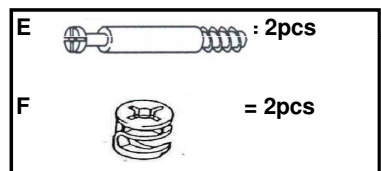

ASSEMBLING INSTRUCTIONS

Phoenix Kitchen Island

A	 50mm x 4	F	 x 4	K	 76mm x 2	N	 x 2
B	 35mm x 4	G	 x 10	L	 76mm x 2	O	 40mm x 6
C	 x 14	H	 x 3	M	 M3 x 16mm x 6	P	 x 1
D	 x 14	I	 22mm x 6	Q	 40mm x 4	R	 x 4
E	 x 4	J	 x 1				

1

B		35mm = 4pcs
C		= 4pcs
D		= 4pcs

2

E		= 2pcs
---	---	--------

3

4

5

A		35mm = 4pcs
C		= 6pcs
D		= 6pcs
O		40mm = 2pcs

6

K		= 2pcs
L		= 2pcs
M		= 4pcs

7

Q		= 4pcs
R		= 4pcs

8

C		= 4pcs
D		= 4pcs
O		40mm = 4pcs

9

G		= 10pcs
J		= 1pc
M		= 2pcs