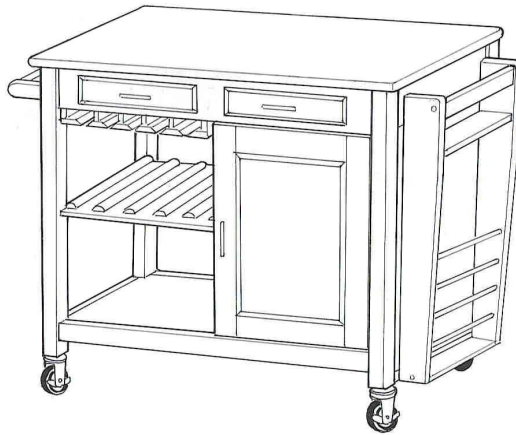

ASSEMBLING INSTRUCTIONS

Phoenix Kitchen Island

A	 50mm x 4	F	 x 4	K	 76mm x 2	N	 x 2
B	 35mm x 4	G	 x 10	L	 76mm x 2	O	 40mm x 6
C	 x 14	H	 x 3	M	 M3 x 16mm x 6	P	 x 1
D	 x 14	I	 22mm x 6	Q	 40mm x 4	R	 x 4
E	 x 4	J	 x 1				

1

B		35mm = 4pcs
C		= 4pcs
D		= 4pcs

2

E		= 2pcs
---	---	--------

3

4

5

A		35mm = 4pcs
C		= 6pcs
D		= 6pcs
O		40mm = 2pcs