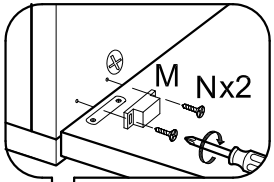

# ASSEMBLY INSTRUCTIONS

Item : Modesto Spirits Cabinet

Not Provided

A		= 2	F		12mm = 28	K		M6 x 13mm = 8	P		= 4
B		20mm = 2	G		34mm = 28	L		Pan Head #8 x 1 1/4" = 8	Q		(Left) = 1
C		M6 x 30mm = 4	H		M8 x 25mm = 4	M		= 1	R		(Right) = 1
D		M6 x 60mm = 12	I		1/4" = 8	N		M3 x 16mm = 2			
E		Ball Shape = 1	J		1/4" = 12	O		M3.5 x 12mm = 8			

1

2

3

4

5

6

7

8