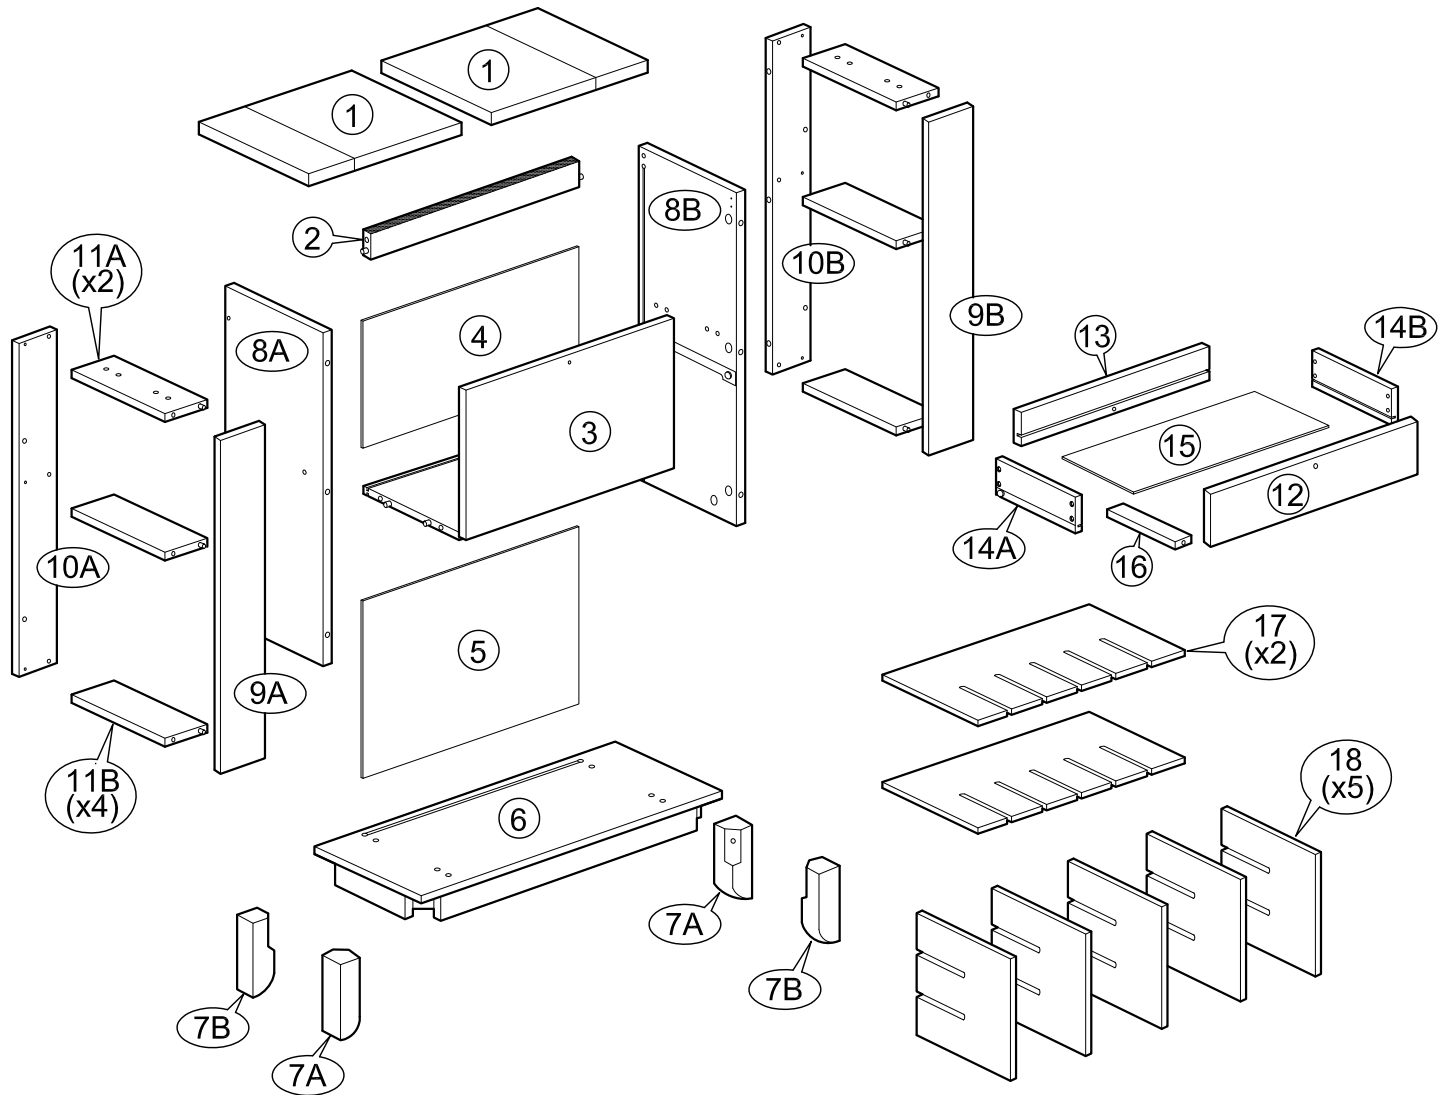

# ASSEMBLY INSTRUCTIONS

Item : Modesto Spirits Cabinet

Not Provided

A		= 2	F		12mm = 28	K		M6 x 13mm = 8	P		= 4
B		20mm = 2	G		34mm = 28	L		Pan Head #8 x 1 1/4" = 8	Q		(Left) = 1
C		M6 x 30mm = 4	H		M8 x 25mm = 4	M		= 1	R		(Right) = 1
D		M6 x 60mm = 12	I		1/4" = 8	N		M3 x 16mm = 2			
E		Ball Shape = 1	J		1/4" = 12	O		M3.5 x 12mm = 8			

1

2

3

4

5

6

7

8

9

10

11

12

13