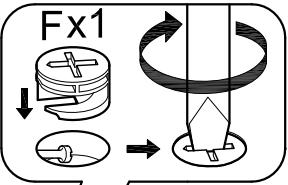

# ASSEMBLY INSTRUCTIONS

Item : Modesto Spirits Cabinet

Not Provided

A		= 2	F		12mm = 28	K		M6 x 13mm = 8	P		= 4
B		20mm = 2	G		34mm = 28	L		Pan Head #8 x 1 1/4" = 8	Q		(Left) = 1
C		M6 x 30mm = 4	H		M8 x 25mm = 4	M		= 1	R		(Right) = 1
D		M6 x 60mm = 12	I		1/4" = 8	N		M3 x 16mm = 2			
E		Ball Shape = 1	J		1/4" = 12	O		M3.5 x 12mm = 8			

1

2

3

4

5

6

7

8