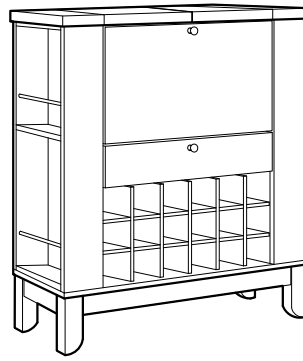

# ASSEMBLY INSTRUCTIONS

Item : Modesto Spirits Cabinet

Not Provided

A		= 2	F		12mm = 28	K		M6 x 13mm = 8	P		= 4
B		20mm = 2	G		34mm = 28	L		Pan Head #8 x 1 1/4" = 8	Q		(Left) = 1
C		M6 x 30mm = 4	H		M8 x 25mm = 4	M		= 1	R		(Right) = 1
D		M6 x 60mm = 12	I		1/4" = 8	N		M3 x 16mm = 2			
E		Ball Shape = 1	J		1/4" = 12	O		M3.5 x 12mm = 8			