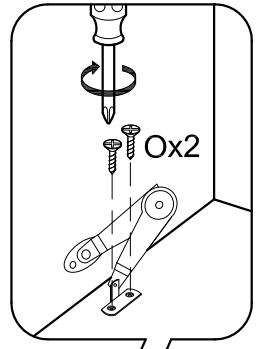

# ASSEMBLY INSTRUCTIONS

Item : Modesto Spirits Cabinet

Not Provided

A		= 2	F		12mm = 28	K		M6 x 13mm = 8	P		= 4
B		20mm = 2	G		34mm = 28	L		Pan Head #8 x 1 1/4" = 8	Q		(Left) = 1
C		M6 x 30mm = 4	H		M8 x 25mm = 4	M		= 1	R		(Right) = 1
D		M6 x 60mm = 12	I		1/4" = 8	N		M3 x 16mm = 2			
E		Ball Shape = 1	J		1/4" = 12	O		M3.5 x 12mm = 8			

1

2

3

4

5

6

7

8