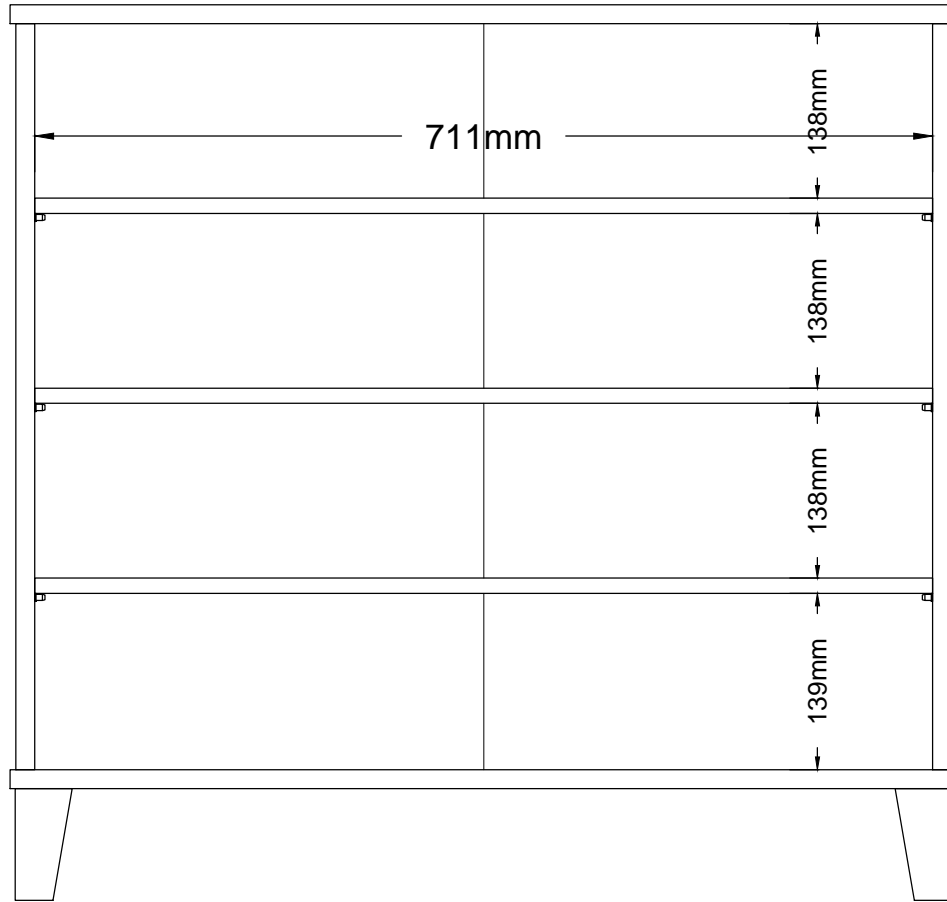

Front View

Side View

3 Shelf

*Model : FP 1201*