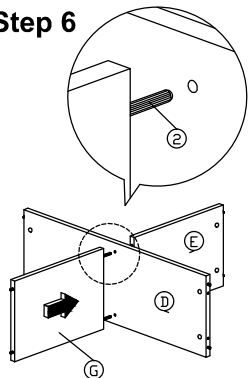

Assembly Instruction

Model : CB - 2224

Seznam Delov			
Št	Oblika	Opis	Kol
1		8x25mm Wood Dowel	38Kos
2		8x50mm Wood Dowel	6Kos
3		15MM Titus Minifix	28Sets
4		M3.5x16mm Screw	15Kos
5		M4x65mm Screw	10Kos
6		15mm Minifix Cap	4Kos
7		15mm Minifix Cap	4Kos
8		Plastic Sofa Leg	5Kos
9		8x30mm Wood Dowel	4Kos

Dowel / Cam - Lock Installation	

Part List

Step 1

Step 2

Step 3

Step 4

Korak 5

Step 6