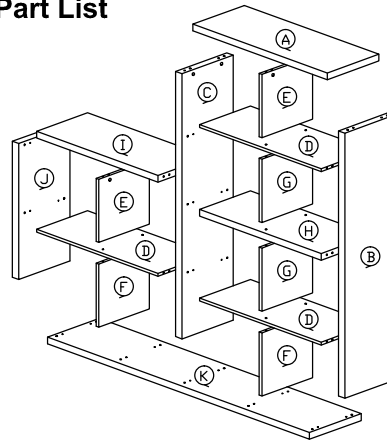

Assembly Instruction

Model : CB - 2224

Seznam Delov			
Št	Oblika	Opis	Kol
1		8x25mm Wood Dowel	38Kos
2		8x50mm Wood Dowel	6Kos
3		15MM Titus Minifix	28Sets
4		M3.5x16mm Screw	15Kos
5		M4x65mm Screw	10Kos
6		15mm Minifix Cap	4Kos
7		15mm Minifix Cap	4Kos
8		Plastic Sofa Leg	5Kos
9		8x30mm Wood Dowel	4Kos

Dowel / Cam - Lock Installation	

Part List

Step 1

Step 2

Step 3

Step 4

Korak 5

Step 6