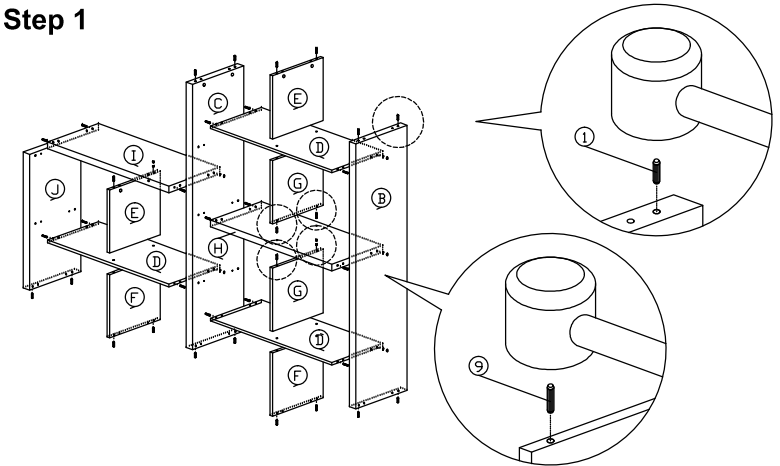

Assembly Instruction

Model : CB - 2224

Seznam Delov			
Št	Oblika	Opis	Kol
1		8x25mm Wood Dowel	38Kos
2		8x50mm Wood Dowel	6Kos
3		15MM Titus Minifix	28Sets
4		M3.5x16mm Screw	15Kos
5		M4x65mm Screw	10Kos
6		15mm Minifix Cap	4Kos
7		15mm Minifix Cap	4Kos
8		Plastic Sofa Leg	5Kos
9		8x30mm Wood Dowel	4Kos

Dowel / Cam - Lock Installation	

Part List

Step 1

Step 2

Step 3

Step 4

Korak 5

Step 6