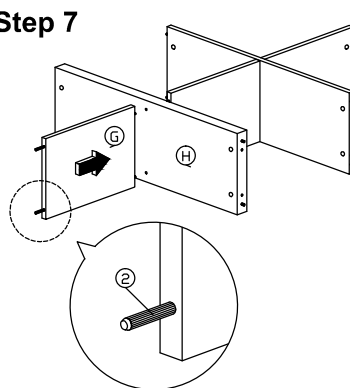

Assembly Instruction

Model : CB - 2224

Seznam Delov			
Št	Oblika	Opis	Kol
1		8x25mm Wood Dowel	38Kos
2		8x50mm Wood Dowel	6Kos
3		15MM Titus Minifix	28Sets
4		M3.5x16mm Screw	15Kos
5		M4x65mm Screw	10Kos
6		15mm Minifix Cap	4Kos
7		15mm Minifix Cap	4Kos
8		Plastic Sofa Leg	5Kos
9		8x30mm Wood Dowel	4Kos

Dowel / Cam - Lock Installation	

Part List

Step 1

Step 2

Step 3

Step 4

Korak 5

Step 6

Step 7

Step 8

Step 9