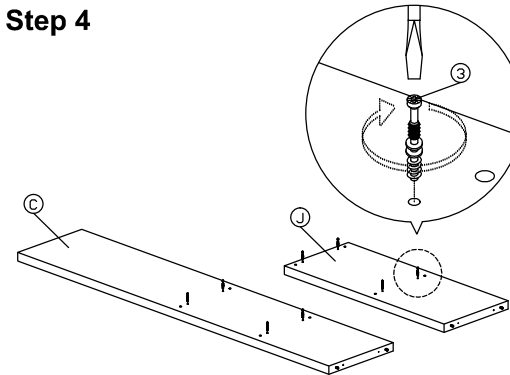

Assembly Instruction

Model : CB - 2224

Seznam Delov			
Št	Oblika	Opis	Kol
1		8x25mm Wood Dowel	38Kos
2		8x50mm Wood Dowel	6Kos
3		15MM Titus Minifix	28Sets
4		M3.5x16mm Screw	15Kos
5		M4x65mm Screw	10Kos
6		15mm Minifix Cap	4Kos
7		15mm Minifix Cap	4Kos
8		Plastic Sofa Leg	5Kos
9		8x30mm Wood Dowel	4Kos

Dowel / Cam - Lock Installation	

Part List

Step 1

Step 2

Step 3

Step 4

Korak 5

Step 6