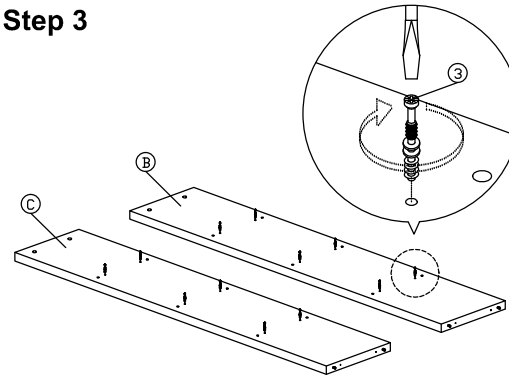

Assembly Instruction

Model : CB - 2224

Seznam Delov			
Št	Oblika	Opis	Kol
1		8x25mm Wood Dowel	38Kos
2		8x50mm Wood Dowel	6Kos
3		15MM Titus Minifix	28Sets
4		M3.5x16mm Screw	15Kos
5		M4x65mm Screw	10Kos
6		15mm Minifix Cap	4Kos
7		15mm Minifix Cap	4Kos
8		Plastic Sofa Leg	5Kos
9		8x30mm Wood Dowel	4Kos

Dowel / Cam - Lock Installation	

Part List

Step 1

Step 2

Step 3

Step 4

Korak 5

Step 6