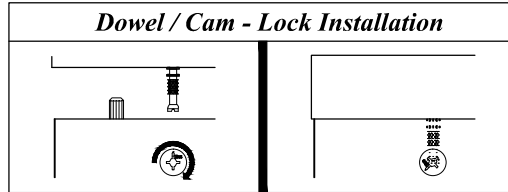

Assembly Instruction

Model : ST - 001

Hardware List			
No.	SHAPE	DESCRIPTION	Qty.
1		6x25mm Wood Dowel	8Pcs
2		15MM Titus Mini Fix	8Sets
3		15mm Minifix Cap	8Pcs
4		Nail Leg	4Pcs

Part List

Step 1

Step 2

Step 3