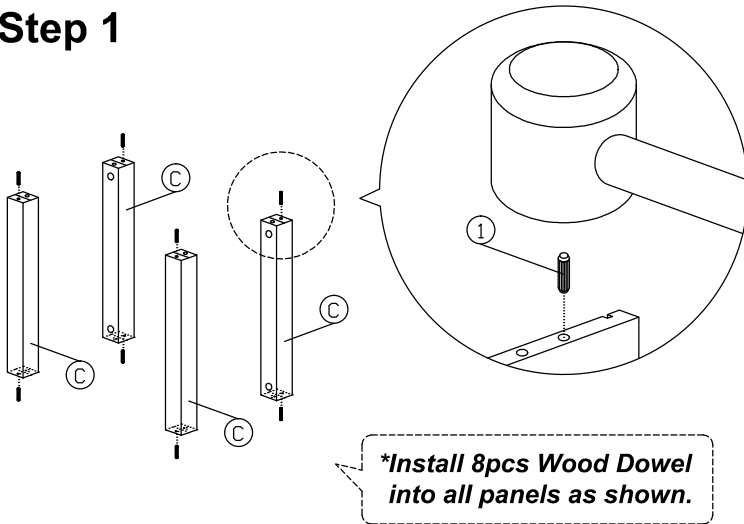

Assembly Instruction

Model : ST - 001

Hardware List			
No.	SHAPE	DESCRIPTION	Qty.
1		6x25mm Wood Dowel	8Pcs
2		15MM Titus Mini Fix	8Sets
3		15mm Minifix Cap	8Pcs
4		Nail Leg	4Pcs

Part List

Step 1

Step 2

Step 3

Step 4