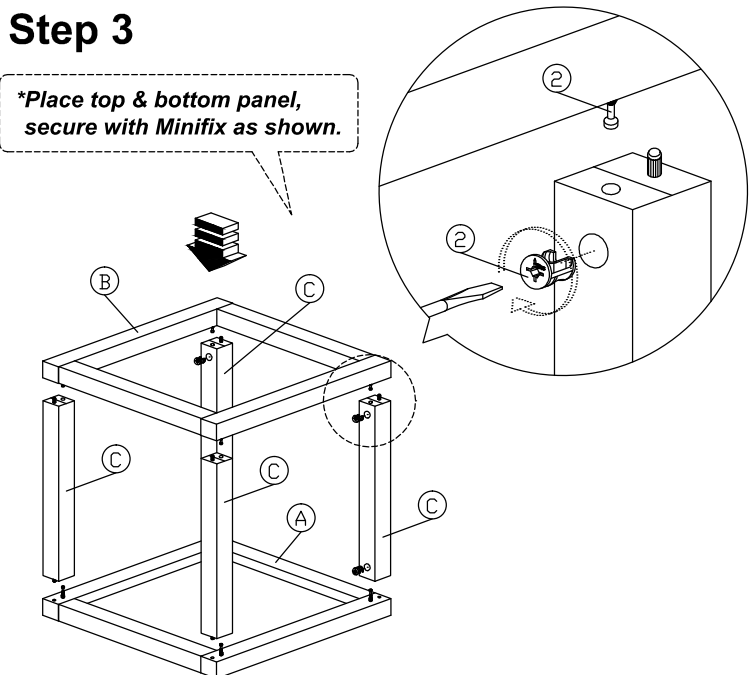

Assembly Instruction

Model : ST - 001

Hardware List			
No.	SHAPE	DESCRIPTION	Qty.
1		6x25mm Wood Dowel	8Pcs
2		15MM Titus Mini Fix	8Sets
3		15mm Minifix Cap	8Pcs
4		Nail Leg	4Pcs

Part List

Step 1

Step 2

Step 3

Step 4