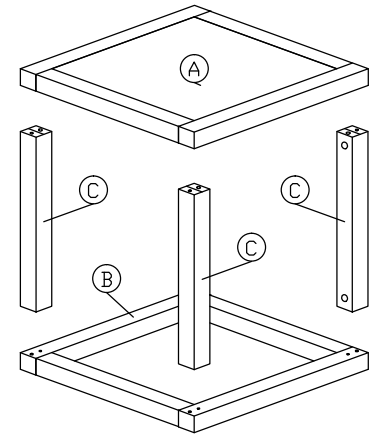

Assembly Instruction

Model : ST - 001

Hardware List			
No.	SHAPE	DESCRIPTION	Qty.
1		6x25mm Wood Dowel	8Pcs
2		15MM Titus Mini Fix	8Sets
3		15mm Minifix Cap	8Pcs
4		Nail Leg	4Pcs

Part List

Step 1

Step 2

Step 3

Step 4