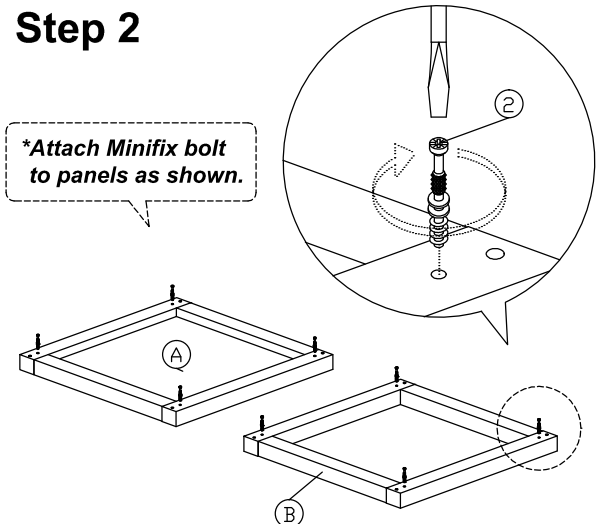

Assembly Instruction

Model : ST - 001

Hardware List			
No.	SHAPE	DESCRIPTION	Qty.
1		6x25mm Wood Dowel	8Pcs
2		15MM Titus Mini Fix	8Sets
3		15mm Minifix Cap	8Pcs
4		Nail Leg	4Pcs

Part List

Step 1

Step 2

Step 3

Step 4