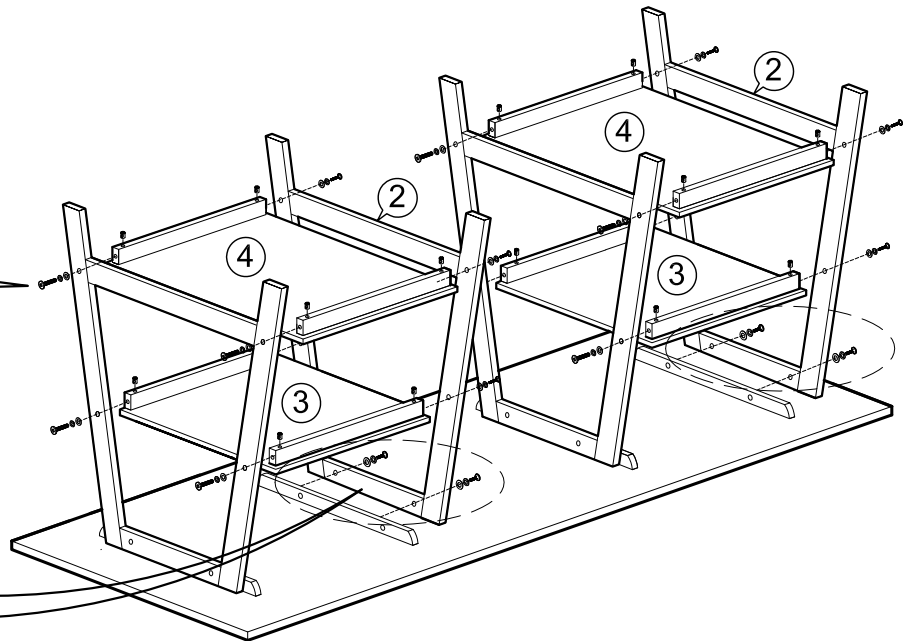

**ASSEMBLY
INSTRUCTIONS**

Item : Buffalo Writing Desk

Not Provided

2 Persons

Part List

Hardware List

<p>A (Black) 35mm = 8</p> 	<p>C (Black) 1/4" =24</p> 	<p>E =16</p> 	
<p>B (Black) 50mm =16</p> 	<p>D (Black) M6 x 13mm =24</p> 	<p>F = 1</p> 	

1

Do not fully tighten bolt

2

Do not fully tighten bolt

3

Tighten all bolts