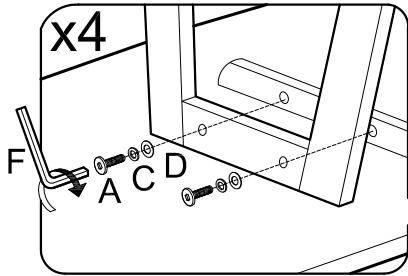

**ASSEMBLY
INSTRUCTIONS**

Item : Buffalo Writing Desk

Not Provided

2 Persons

Part List

Hardware List

<p>A (Black) 35mm = 8</p> 	<p>C (Black) 1/4" =24</p> 	<p>E =16</p> 	
<p>B (Black) 50mm =16</p> 	<p>D (Black) M6 x 13mm =24</p> 	<p>F = 1</p> 	

1

Do not fully tighten bolt

2

Do not fully tighten bolt

3

Tighten all bolts