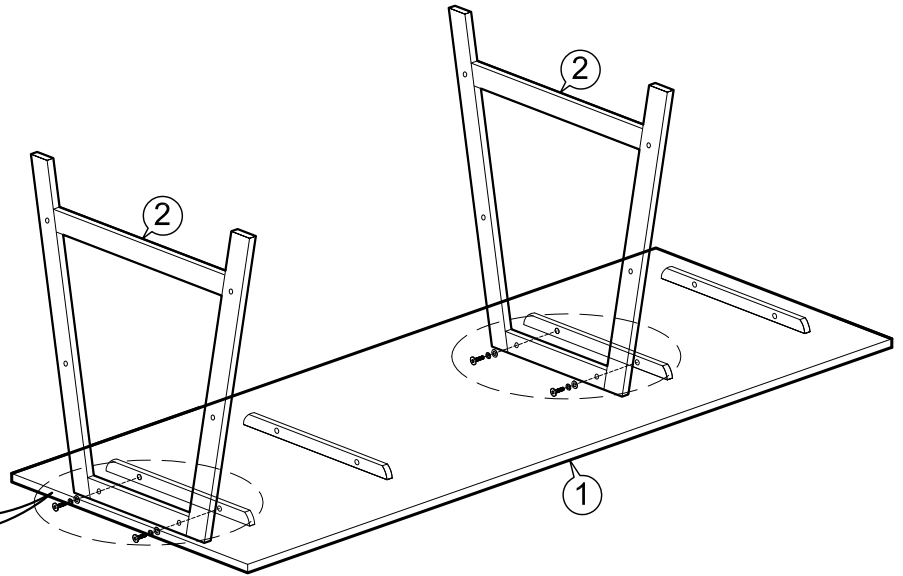

1

Do not fully tighten bolt