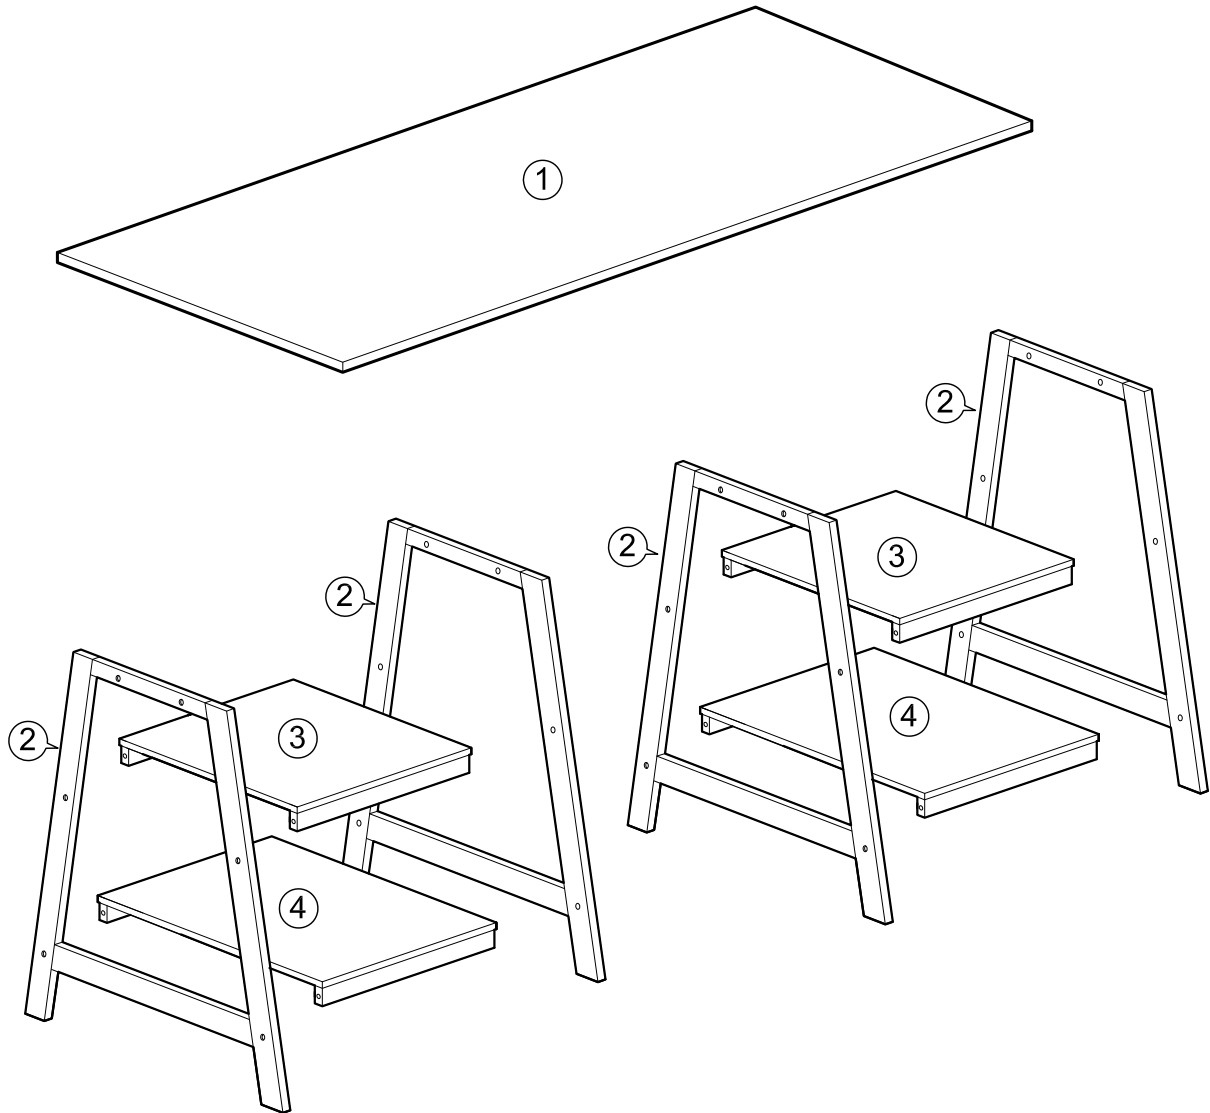

**ASSEMBLY
INSTRUCTIONS**

Item : Buffalo Writing Desk

Not Provided

2 Persons

Part List

Hardware List

<p>A (Black) 35mm = 8</p> 	<p>C (Black) 1/4" =24</p> 	<p>E =16</p> 	
<p>B (Black) 50mm =16</p> 	<p>D (Black) M6 x 13mm =24</p> 	<p>F = 1</p> 	

1

Do not fully tighten bolt

2

Do not fully tighten bolt

3

Tighten all bolts