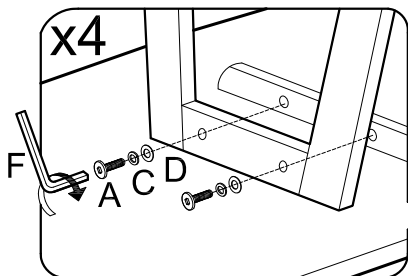

**ASSEMBLY
INSTRUCTIONS**

Item : Buffalo Writing Desk

Not Provided

2 Persons

Part List

Hardware List

<p>A (Black) 35mm = 8</p> 	<p>C (Black) 1/4" =24</p> 	<p>E =16</p> 	
<p>B (Black) 50mm =16</p> 	<p>D (Black) M6 x 13mm =24</p> 	<p>F = 1</p> 	

1

Do not fully tighten bolt

2

Do not fully tighten bolt

3

Tighten all bolts