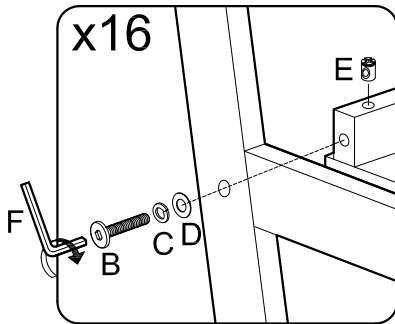

**ASSEMBLY
INSTRUCTIONS**

Item : Buffalo Writing Desk

Not Provided

2 Persons

Part List

Hardware List

<p>A (Black) 35mm = 8</p> 	<p>C (Black) 1/4" =24</p> 	<p>E =16</p> 	
<p>B (Black) 50mm =16</p> 	<p>D (Black) M6 x 13mm =24</p> 	<p>F = 1</p> 	

1

Do not fully tighten bolt

2

Do not fully tighten bolt

3

Tighten all bolts