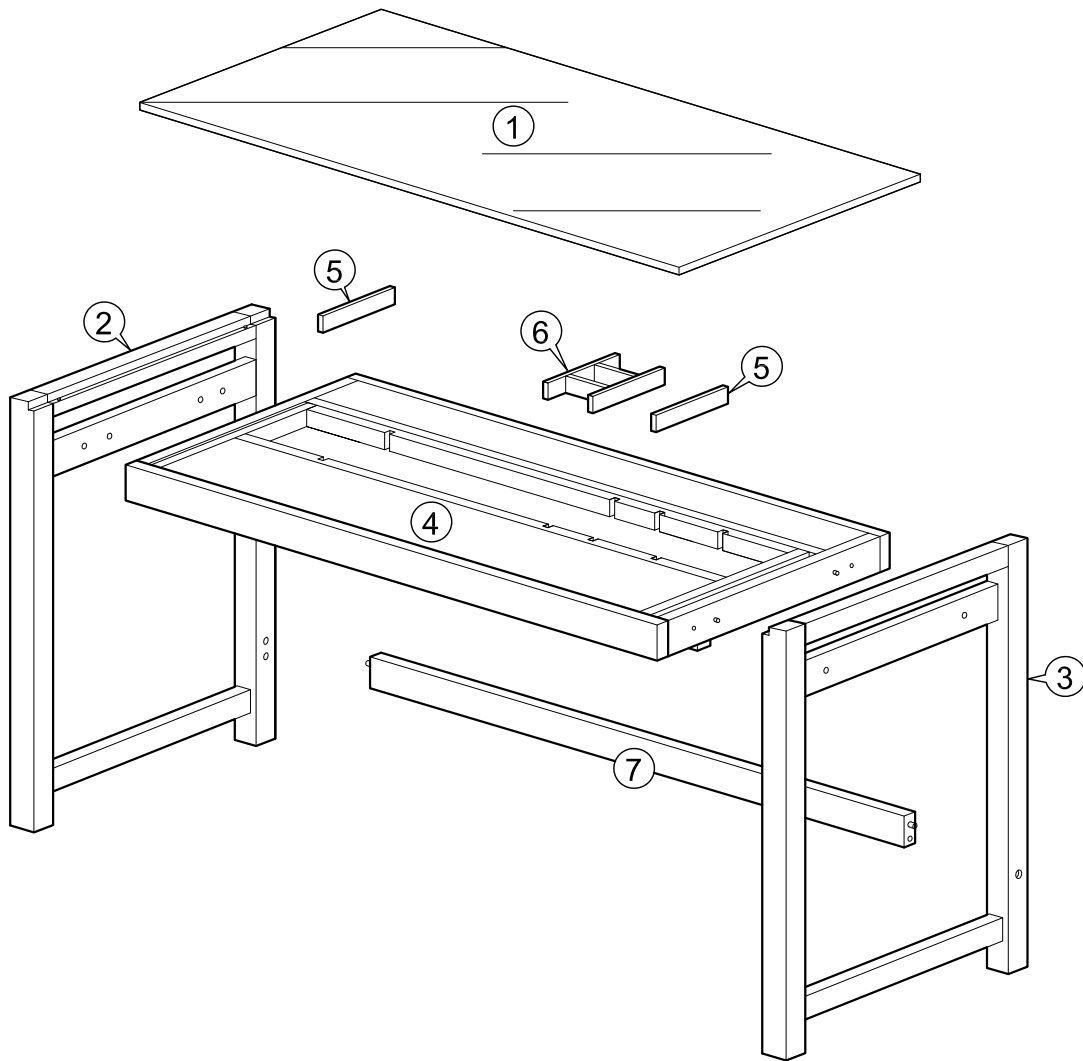

**ASSEMBLY  
INSTRUCTIONS**

Item : Lowell Writing Desk

Not Provided

**A** M6 x 30mm = 4

**C** 1/4" = 6

**E** = 1

**G** Pan Head #8 x 16mm = 3

**B** M6 x 70mm = 2

**D** M6 x 13mm = 6

**F** M6 x 13mm = 2

**H** = 2

1

2

3