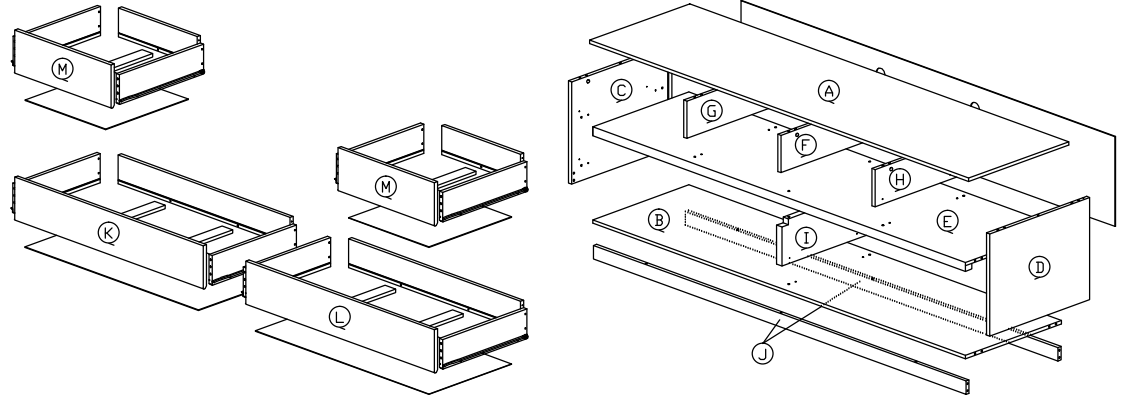

# Assembly Instruction

Model : FTV - 4126

<i>Hardware List</i>			
No.	SHAPE	DESCRIPTION	Qty.
1		8x25mm Wood Dowel	56Pcs
2		8x50mm Wood Dowel	2Pcs
3		15MM Titus Mini Fix	32Sets
4		M3.5x15mm Screw	16Pcs
5		M4x38mm Screw	22Pcs
6		M5x38mm Screw	6Pcs
7		Nail	24Pcs
8		Nail Leg	6Pcs
9		15mm Minifix Cap	2Pcs
10		Drawer Slide 16" (400mm)	4Sets

Part List

Step 1