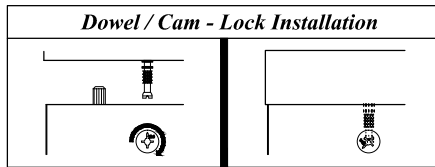

# Assembly Instruction

Model : FTV - 4126

<i>Hardware List</i>			
No.	SHAPE	DESCRIPTION	Qty.
1		8x25mm Wood Dowel	56Pcs
2		8x50mm Wood Dowel	2Pcs
3		15MM Titus Mini Fix	32Sets
4		M3.5x15mm Screw	16Pcs
5		M4x38mm Screw	22Pcs
6		M5x38mm Screw	6Pcs
7		Nail	24Pcs
8		Nail Leg	6Pcs
9		15mm Minifix Cap	2Pcs
10		Drawer Slide 16" (400mm)	4Sets