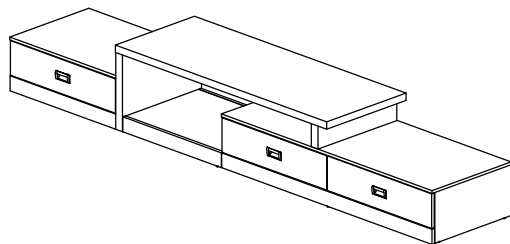

Assembly Instruction

Model : FTV - 4125

<i>Hardware List</i>			
No.	SHAPE	DESCRIPTION	Qty.
1		8x25mm Wood Dowel	70Pcs
2		15MM Titus Mini Fix	47Sets
3		M3.5x15mm Screw	12Pcs
4		M4x38mm Screw	15Pcs
5		M5x38mm Screw	2Pcs
6		Nail	15Pcs
7		Nail Leg	13Pcs
8		Drawer Slide 16" (400mm)	3Sets
9		15mm Minifix Cap	4Pcs

Part List

Part List

Step 1