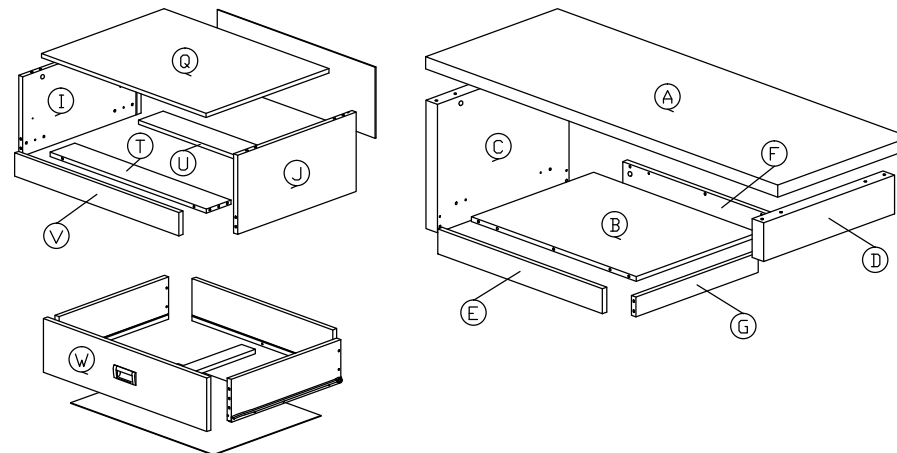

Assembly Instruction

Model : FTV - 4125

<i>Hardware List</i>			
No.	SHAPE	DESCRIPTION	Qty.
1		8x25mm Wood Dowel	70Pcs
2		15MM Titus Mini Fix	47Sets
3		M3.5x15mm Screw	12Pcs
4		M4x38mm Screw	15Pcs
5		M5x38mm Screw	2Pcs
6		Nail	15Pcs
7		Nail Leg	13Pcs
8		Drawer Slide 16" (400mm)	3Sets
9		15mm Minifix Cap	4Pcs

Part List

Part List

Step 1