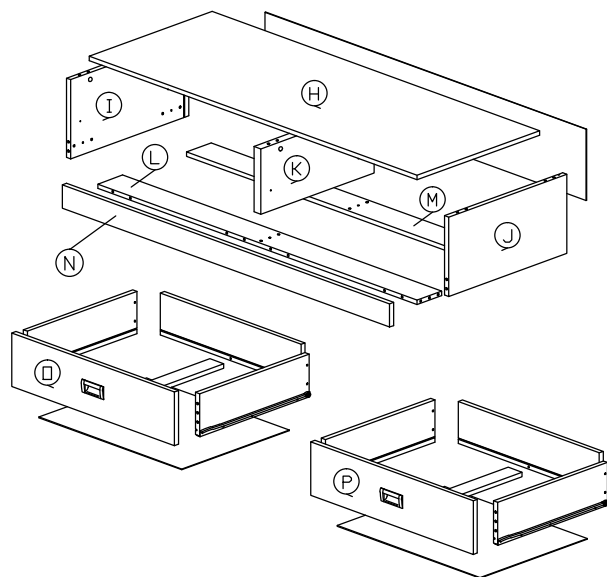

Assembly Instruction

Model : FTV - 4125

<i>Hardware List</i>			
No.	SHAPE	DESCRIPTION	Qty.
1		8x25mm Wood Dowel	70Pcs
2		15MM Titus Mini Fix	47Sets
3		M3.5x15mm Screw	12Pcs
4		M4x38mm Screw	15Pcs
5		M5x38mm Screw	2Pcs
6		Nail	15Pcs
7		Nail Leg	13Pcs
8		Drawer Slide 16" (400mm)	3Sets
9		15mm Minifix Cap	4Pcs

Part List

Part List

Step 1