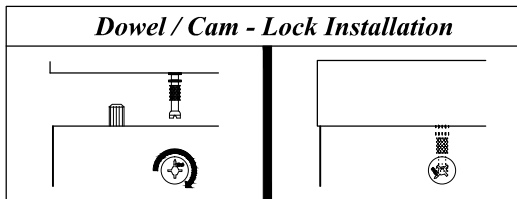

Assembly Instruction

Model : FTV - 4125

<i>Hardware List</i>			
No.	SHAPE	DESCRIPTION	Qty.
1		8x25mm Wood Dowel	70Pcs
2		15MM Titus Mini Fix	47Sets
3		M3.5x15mm Screw	12Pcs
4		M4x38mm Screw	15Pcs
5		M5x38mm Screw	2Pcs
6		Nail	15Pcs
7		Nail Leg	13Pcs
8		Drawer Slide 16" (400mm)	3Sets
9		15mm Minifix Cap	4Pcs

Part List

Part List

Step 1