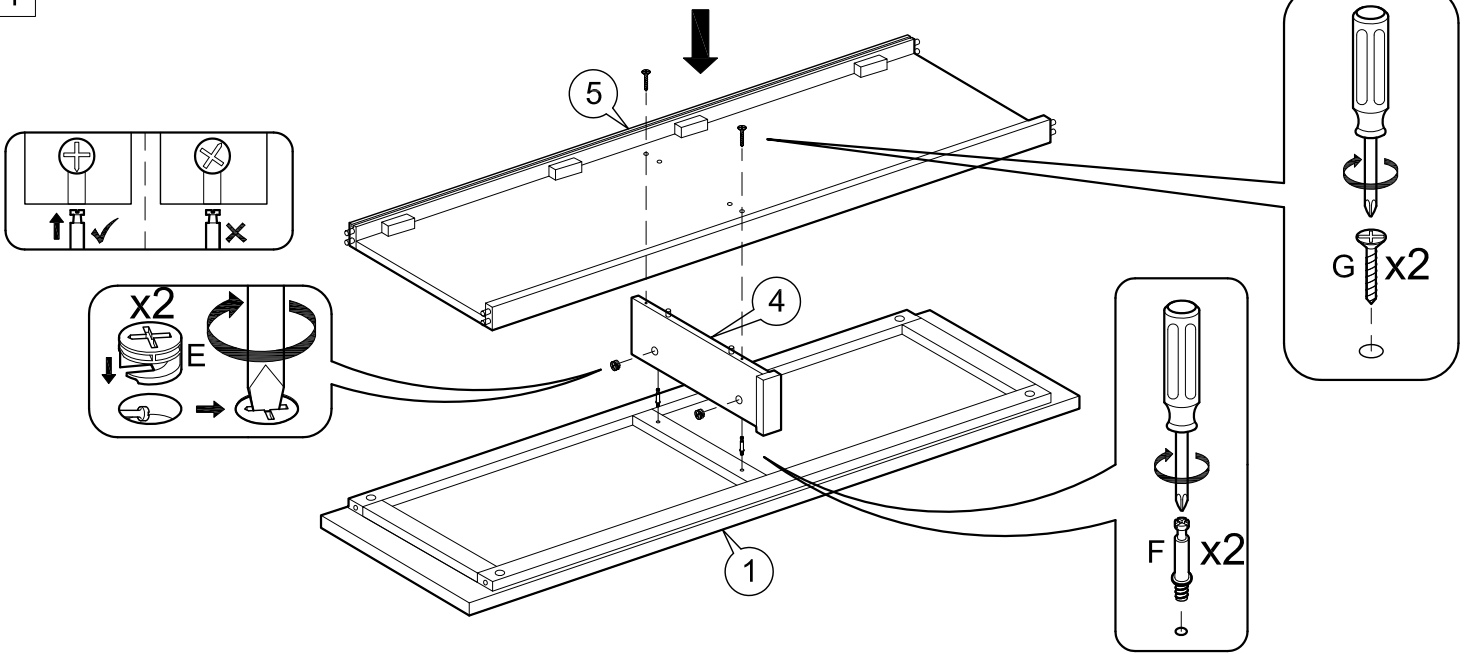

ASSEMBLY INSTRUCTIONS

Item : New Jersey Tv Unit

Not Provided

A  M6 x 30mm = 4	C  M6 x 13mm = 4	E  12mm = 8	G  #8 x 32mm = 24
B  1/4" = 4	D  = 1	F  34mm = 8	

1

2

3

4