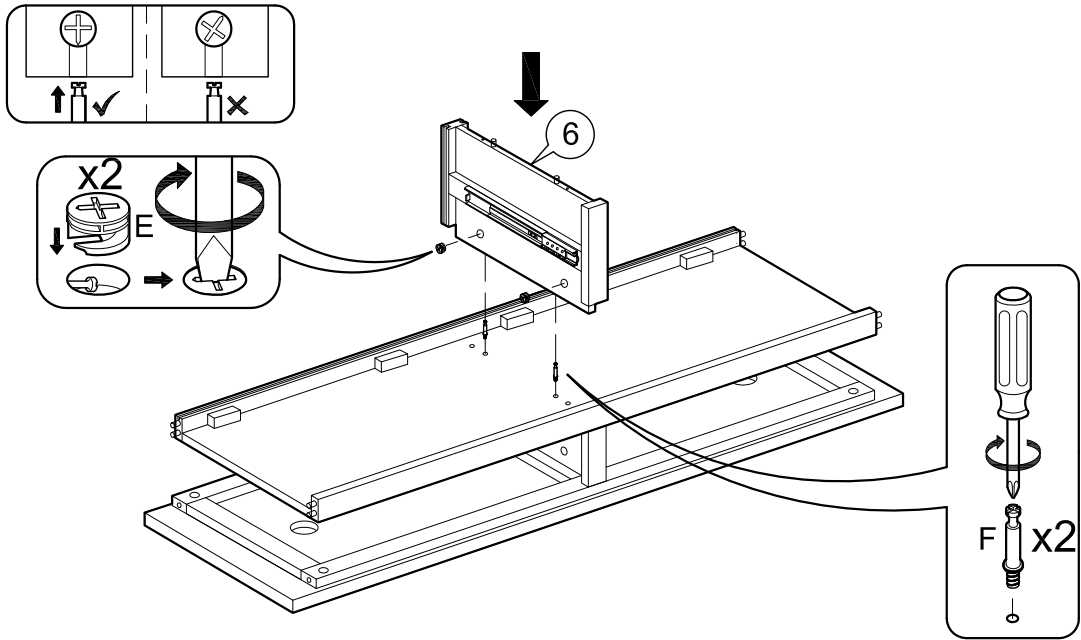

ASSEMBLY INSTRUCTIONS

Item : New Jersey Tv Unit

Not Provided

A  M6 x 30mm = 4	C  M6 x 13mm = 4	E  12mm = 8	G  #8 x 32mm = 24
B  1/4" = 4	D  = 1	F  34mm = 8	

1

2

3

4