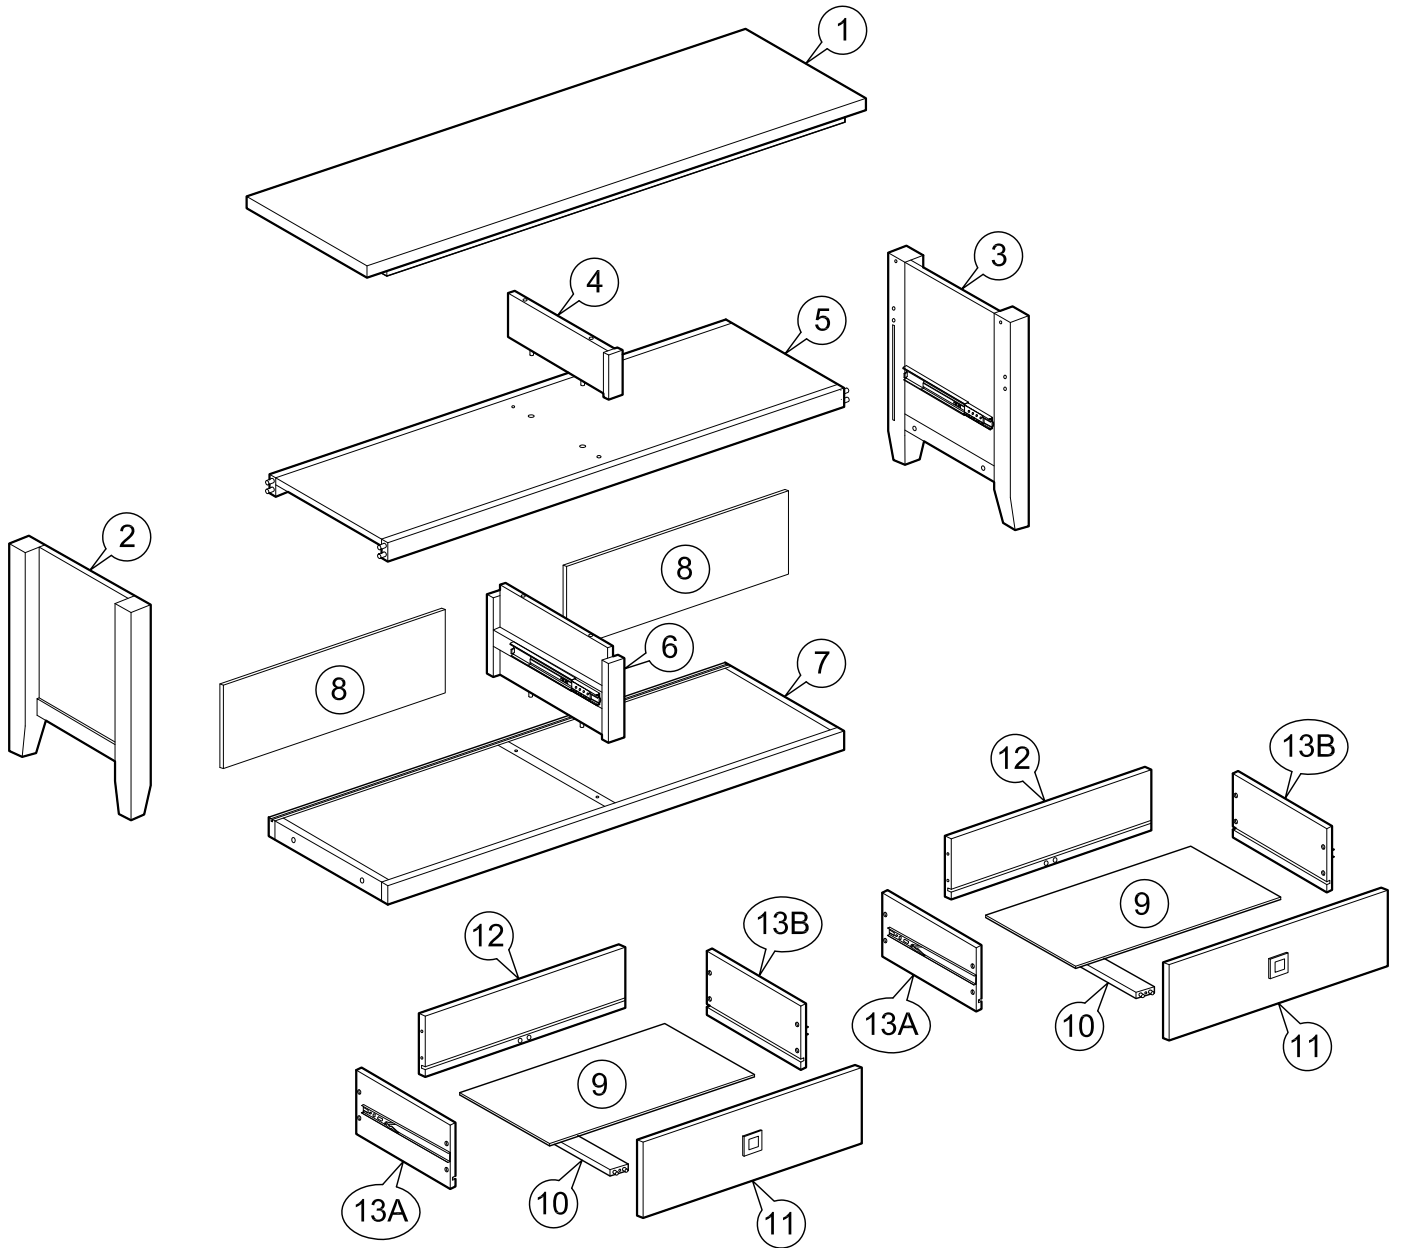

ASSEMBLY INSTRUCTIONS

Item : New Jersey Tv Unit

Not Provided

A  M6 x 30mm = 4	C  M6 x 13mm = 4	E  12mm = 8	G  #8 x 32mm = 24
B  1/4" = 4	D  = 1	F  34mm = 8	

1

2

3

4