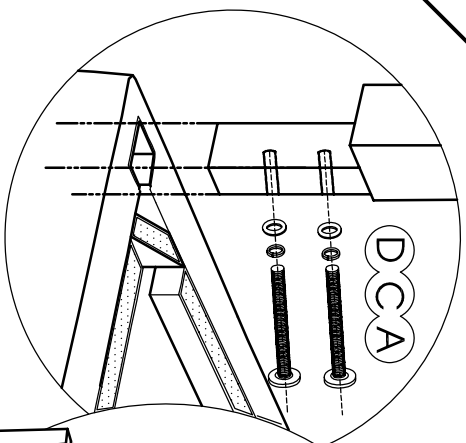

ASSEMBLY GUIDE

GLENN CHAIR

(A) JCBC 8x55mm x6

(B) JCBC 8x90mm x4

(C) Spring washer x10
(Ø8xØ14x2mm)

(D) Flat washer x10
(Ø8xØ20x2mm)

(E) Wooden dowel x2
(Ø10x30mm)

(F) Allen key x1
(M4x30x80mm)