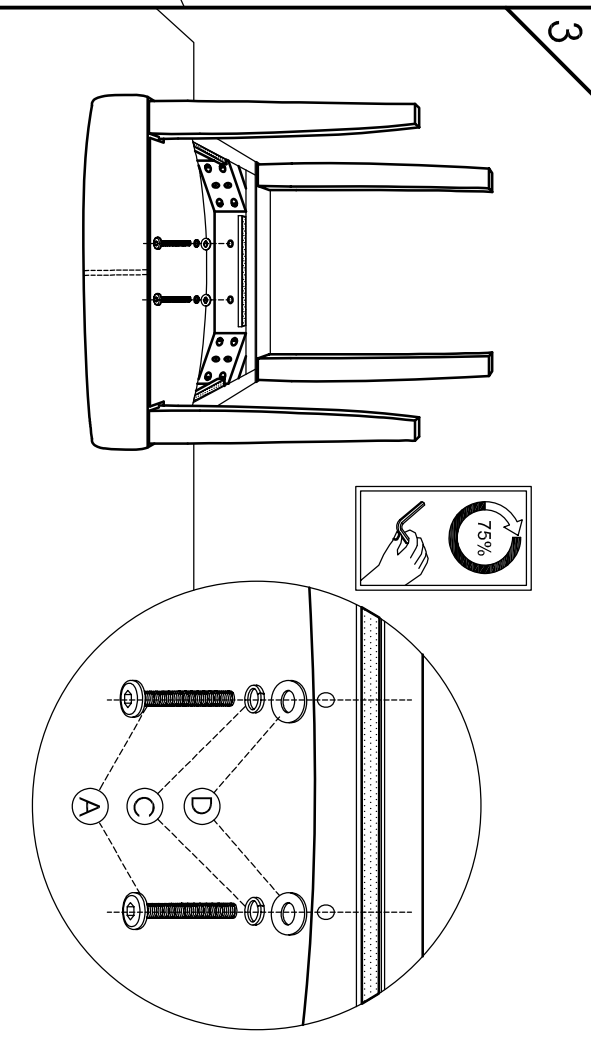

ASSEMBLY GUIDE

GLENN CHAIR

(A) JCBC 8x55mm x6

(B) JCBC 8x90mm x4

(C) Spring washer x10
(Ø8xØ14x2mm)

(D) Flat washer x10
(Ø8xØ20x2mm)

(E) Wooden dowel x2
(Ø10x30mm)

(F) Allen key x1
(M4x30x80mm)

2

3