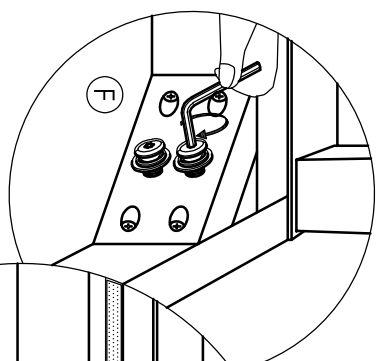

ASSEMBLY GUIDE

GLENN CHAIR

(A) JCBC 8x55mm x6

(B) JCBC 8x90mm x4

(C) Spring washer x10
(Ø8xØ14x2mm)

(D) Flat washer x10
(Ø8xØ20x2mm)

(E) Wooden dowel x2
(Ø10x30mm)

(F) Allen key x1
(M4x30x80mm)

2

3