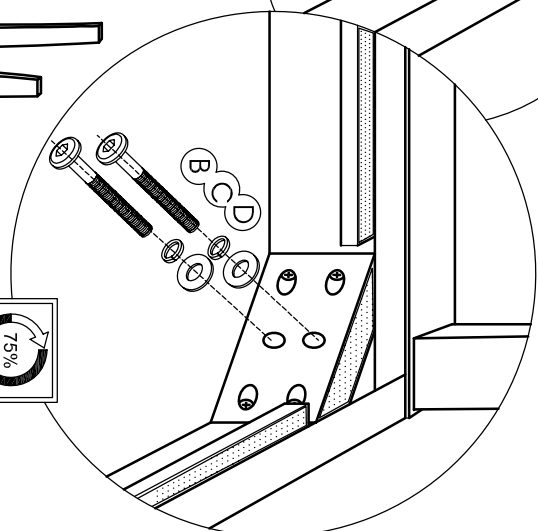

ASSEMBLY GUIDE

GLENN CHAIR

(A) JCBC 8x55mm x6

(B) JCBC 8x90mm x4

(C) Spring washer x10
(Ø8xØ14x2mm)

(D) Flat washer x10
(Ø8xØ20x2mm)

(E) Wooden dowel x2
(Ø10x30mm)

(F) Allen key x1
(M4x30x80mm)

2

3