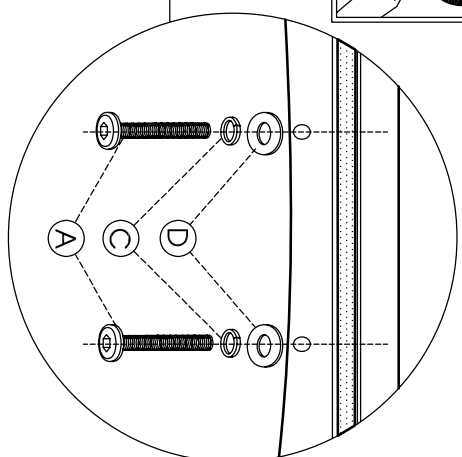

ASSEMBLY GUIDE

GLENN CHAIR

(A) JCBC 8x55mm x6

(B) JCBC 8x90mm x4

(C) Spring washer x10
(Ø8xØ14x2mm)

(D) Flat washer x10
(Ø8xØ20x2mm)

(E) Wooden dowel x2
(Ø10x30mm)

(F) Allen key x1
(M4x30x80mm)

2

3