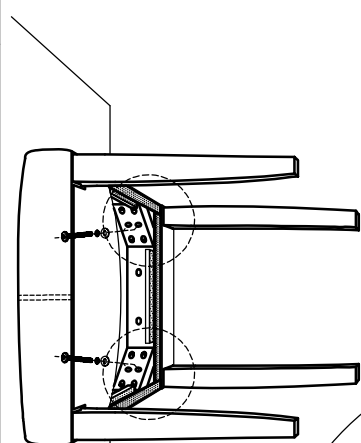

ASSEMBLY GUIDE

GLENN CHAIR

(A) JCBC 8x55mm x6

(B) JCBC 8x90mm x4

(C) Spring washer x10
(Ø8xØ14x2mm)

(D) Flat washer x10
(Ø8xØ20x2mm)

(E) Wooden dowel x2
(Ø10x30mm)

(F) Allen key x1
(M4x30x80mm)

2

3