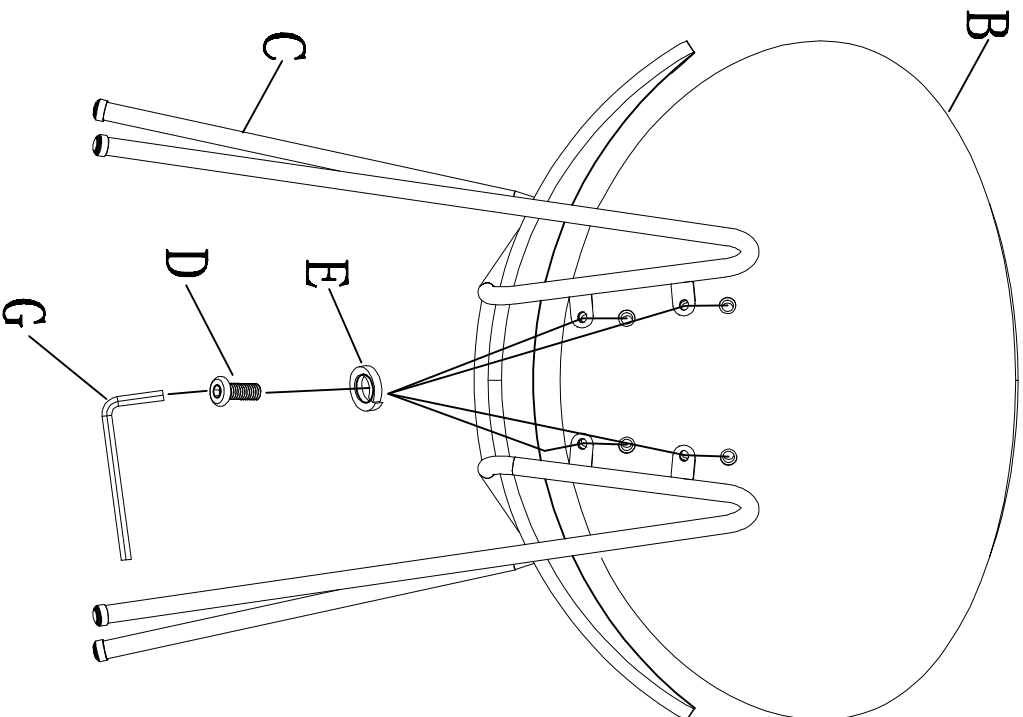

Assembly Instructions

CA425 (CA305) –BR2–DC

3

4

Warnings:

This product is intended for a maximum weight of 120kg. Do not exceed this weight. Do not stand on the product.