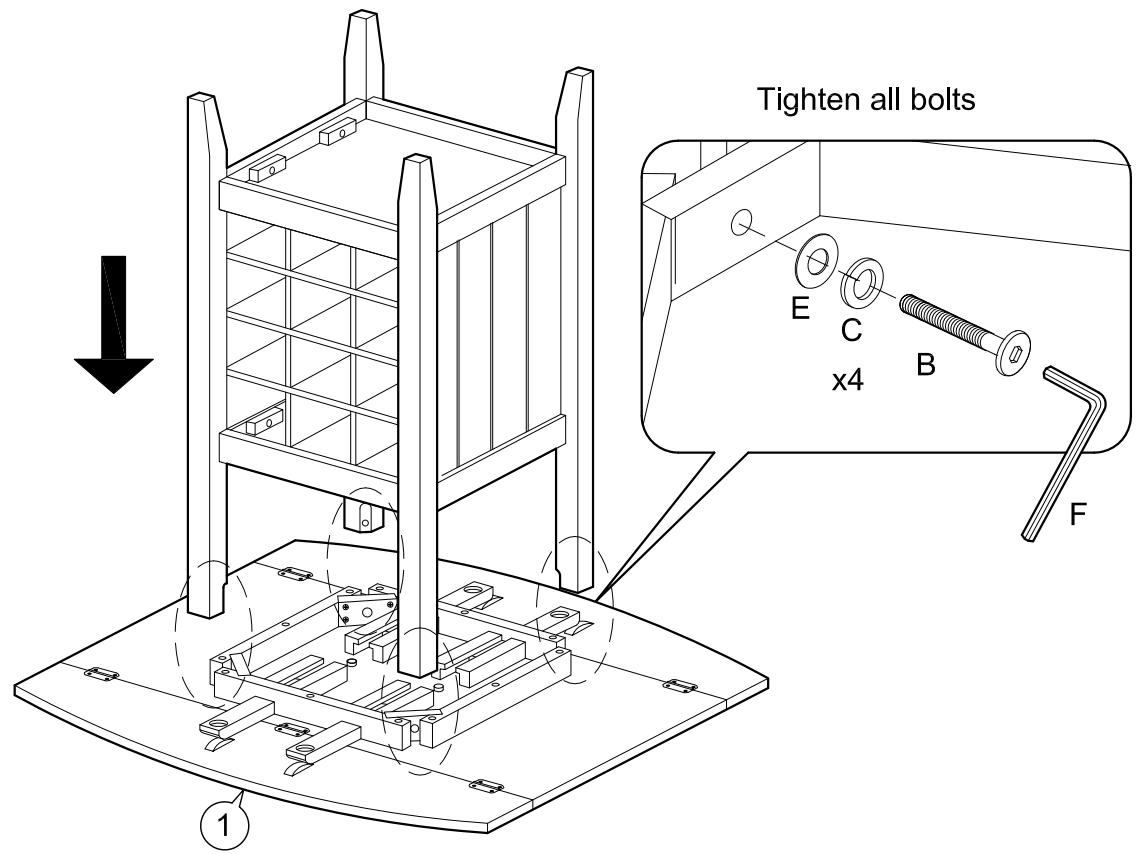

Tighten all bolts