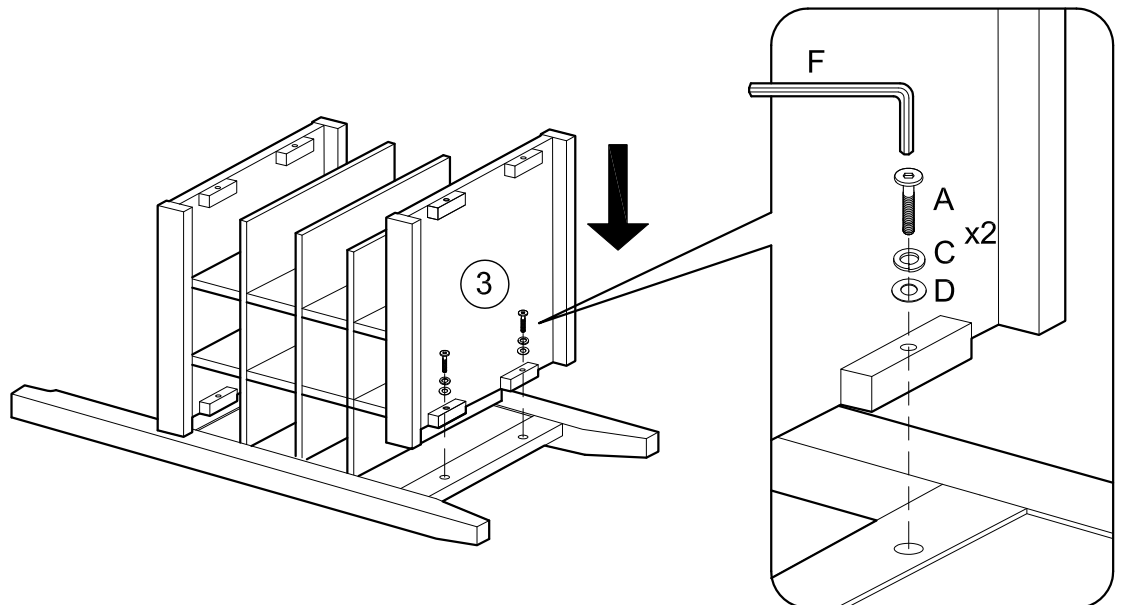

ASSEMBLY INSTRUCTIONS

Item : Tacoma Table With 2 Stool

Not Provided

2 Persons

Part List - Table

Part List - Stool

Hardware List

A  M6 x35mm = 8	D  M6 x13mm = 8	G  M7 x50mm = 16	
B  M6 x 60mm = 4	E  1/4" = 4	H  13.5Ø = 16	
C  1/4" = 12	F  = 1		

1

2

3

4

5

Do not fully tighten bolt

6

Tighten all bolts