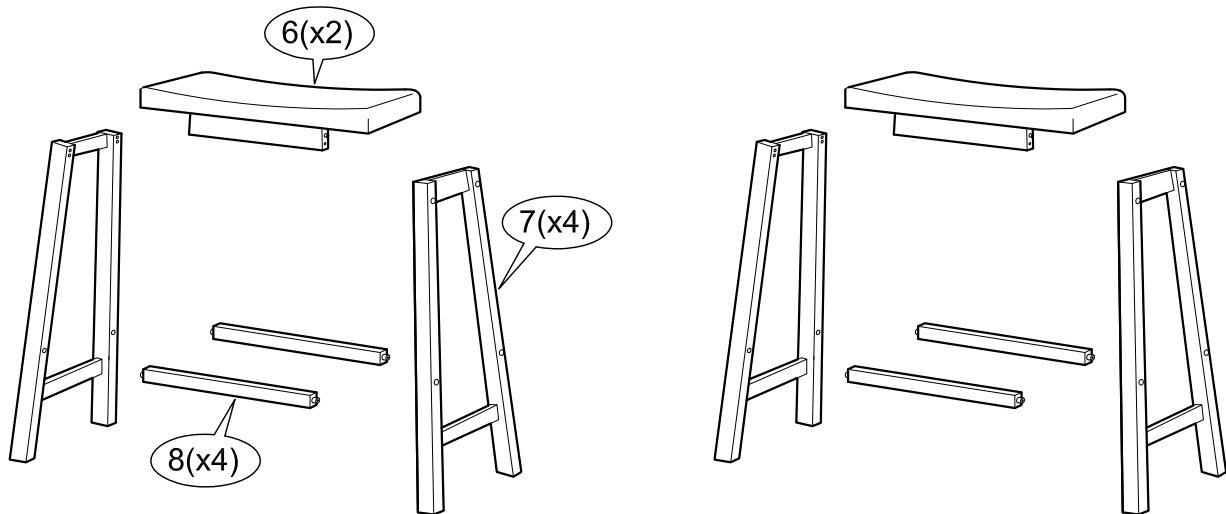

ASSEMBLY INSTRUCTIONS

Item : Tacoma Table With 2 Stool

Not Provided

2 Persons

Part List - Table

Part List - Stool

Hardware List

A  M6 x35mm = 8	D  M6 x13mm = 8	G  M7 x50mm = 16	
B  M6 x 60mm = 4	E  1/4" = 4	H  13.5Ø = 16	
C  1/4" = 12	F  = 1		

1

2

3

4

5

Do not fully tighten bolt

6

Tighten all bolts