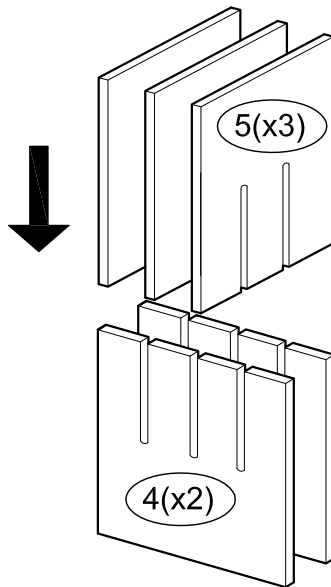

ASSEMBLY INSTRUCTIONS

Item : Tacoma Table With 2 Stool

Not Provided

2 Persons

Part List - Table

Part List - Stool

Hardware List

A  M6 x35mm = 8	D  M6 x13mm = 8	G  M7 x50mm = 16	
B  M6 x 60mm = 4	E  1/4" = 4	H  13.5Ø = 16	
C  1/4" = 12	F  = 1		

1

2

3

4

5

Do not fully tighten bolt

6

Tighten all bolts