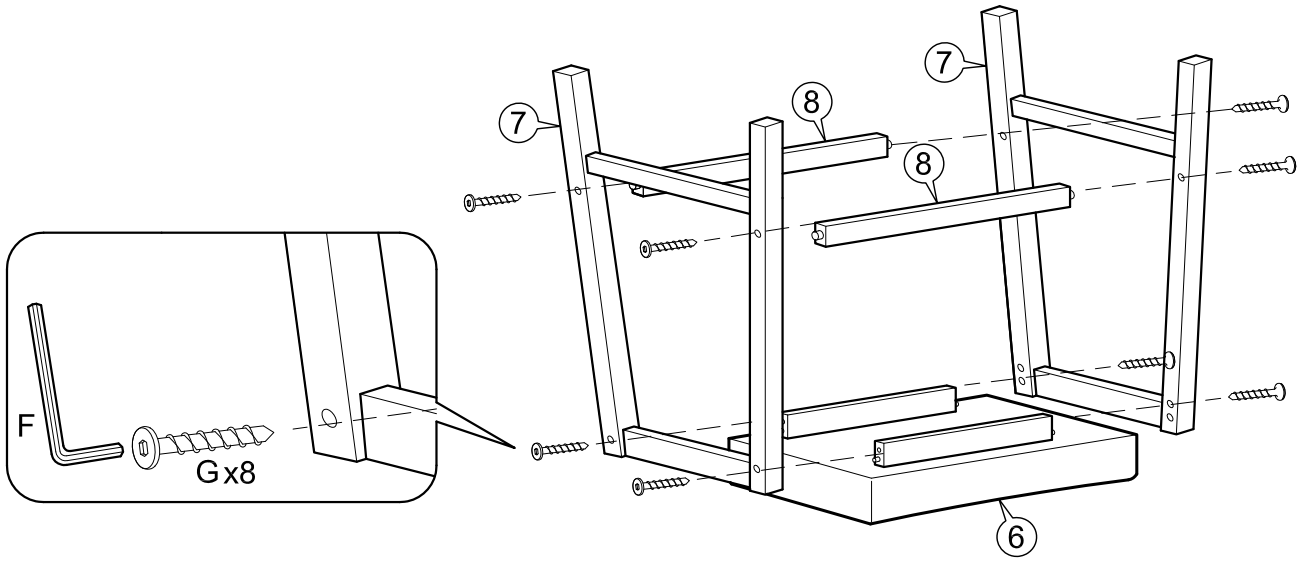

7

8

9

Assembly Completed