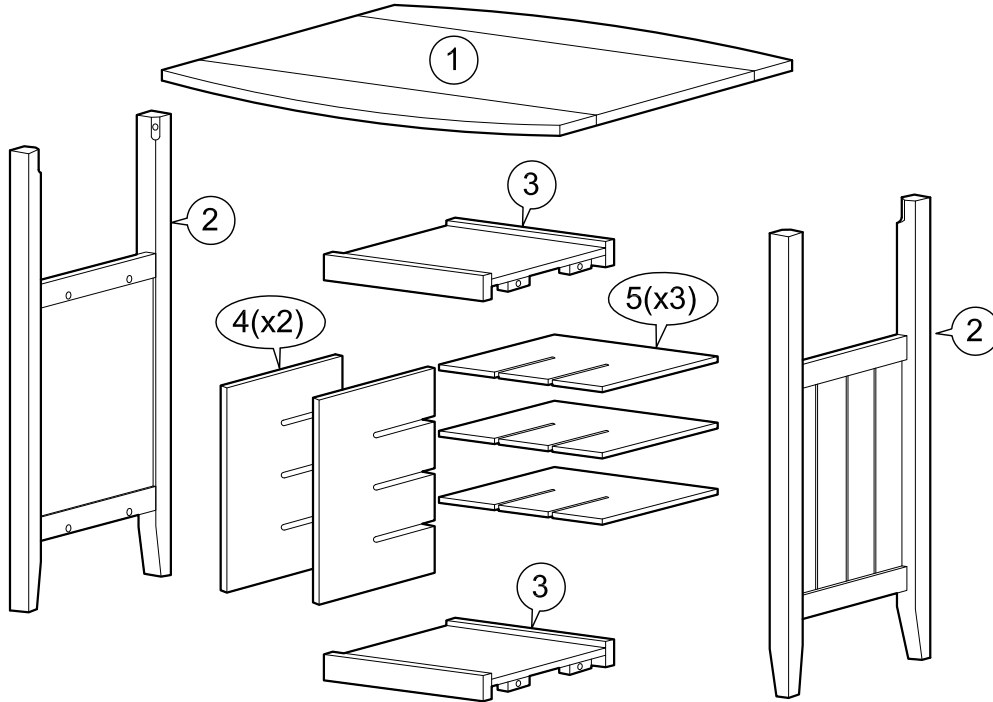

ASSEMBLY INSTRUCTIONS

Item : Tacoma Table With 2 Stool

Not Provided

2 Persons

Part List - Table

Part List - Stool

Hardware List

A  M6 x35mm = 8	D  M6 x13mm = 8	G  M7 x50mm = 16	
B  M6 x 60mm = 4	E  1/4" = 4	H  13.5Ø = 16	
C  1/4" = 12	F  = 1		