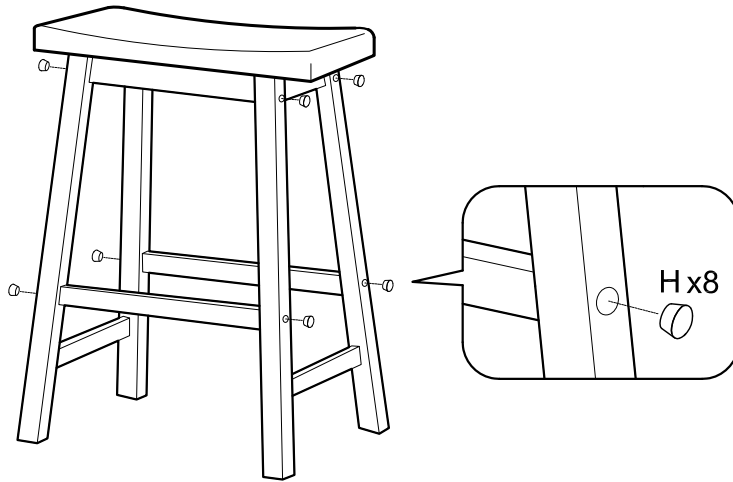

7

8

9

Assembly Completed