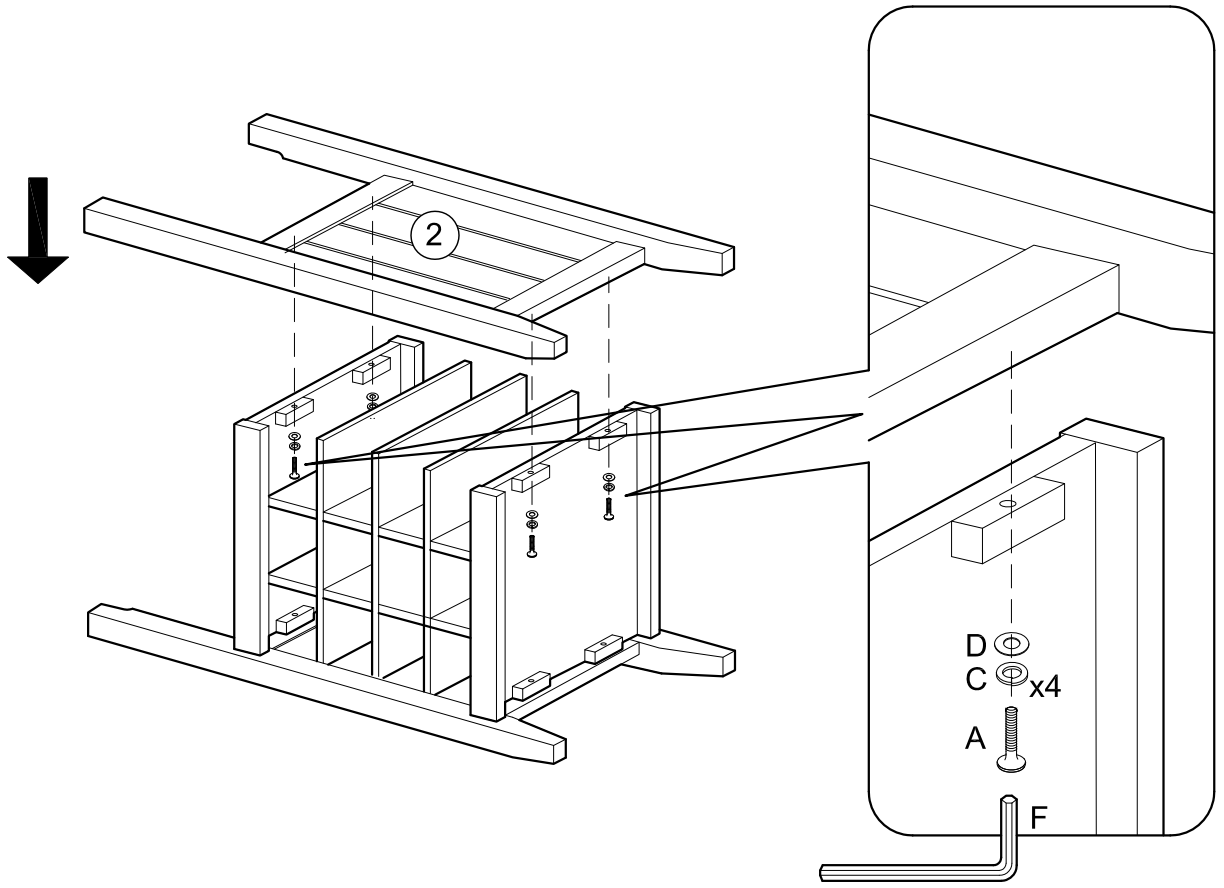

ASSEMBLY INSTRUCTIONS

Item : Tacoma Table With 2 Stool

Not Provided

2 Persons

Part List - Table

Part List - Stool

Hardware List

A  M6 x35mm = 8	D  M6 x13mm = 8	G  M7 x50mm = 16	
B  M6 x 60mm = 4	E  1/4" = 4	H  13.5Ø = 16	
C  1/4" = 12	F  = 1		

1

2

3

4

5

Do not fully tighten bolt

6

Tighten all bolts