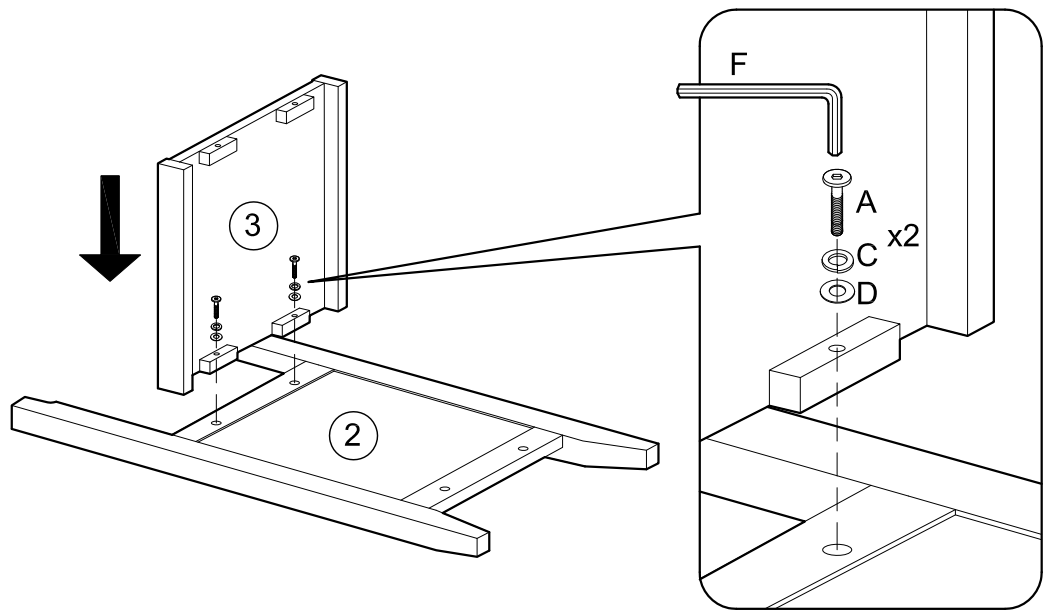

ASSEMBLY INSTRUCTIONS

Item : Tacoma Table With 2 Stool

Not Provided

2 Persons

Part List - Table

Part List - Stool

Hardware List

A  M6 x35mm = 8	D  M6 x13mm = 8	G  M7 x50mm = 16	
B  M6 x 60mm = 4	E  1/4" = 4	H  13.5Ø = 16	
C  1/4" = 12	F  = 1		

1

2

3

4

5

Do not fully tighten bolt

6

Tighten all bolts