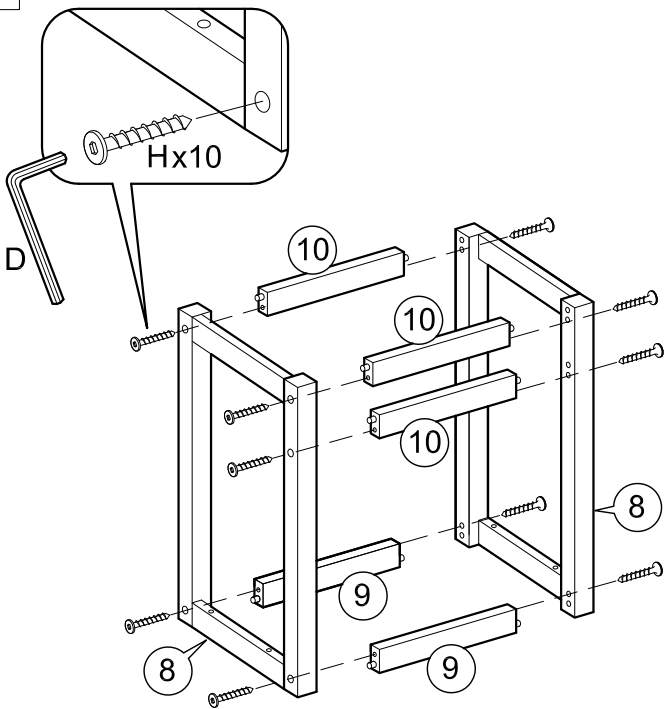

**ASSEMBLY  
INSTRUCTIONS**

Item : Leeds Breakfast Set

Not Provided

**A** M6 x70mm(Black) = 6

**C** M6 x13mm(Black) = 6

**E** M6 x13mm = 6

**G** M4 x 32mm =32

**B** 1/4" (Black) = 6

**D** = 1

**F** M4 x 38mm = 6

**H** M7 x 60mm(Black)=40

1

2

3

4