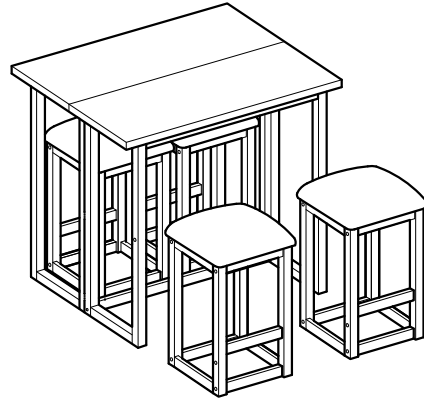

**ASSEMBLY  
INSTRUCTIONS**

Item : Leeds Breakfast Set

Not Provided

**A** M6 x70mm(Black) = 6

**C** M6 x13mm(Black) = 6

**E** M6 x13mm = 6

**G** M4 x 32mm =32

**B** 1/4" (Black) = 6

**D** = 1

**F** M4 x 38mm = 6

**H** M7 x 60mm(Black)=40

1

2

3

4