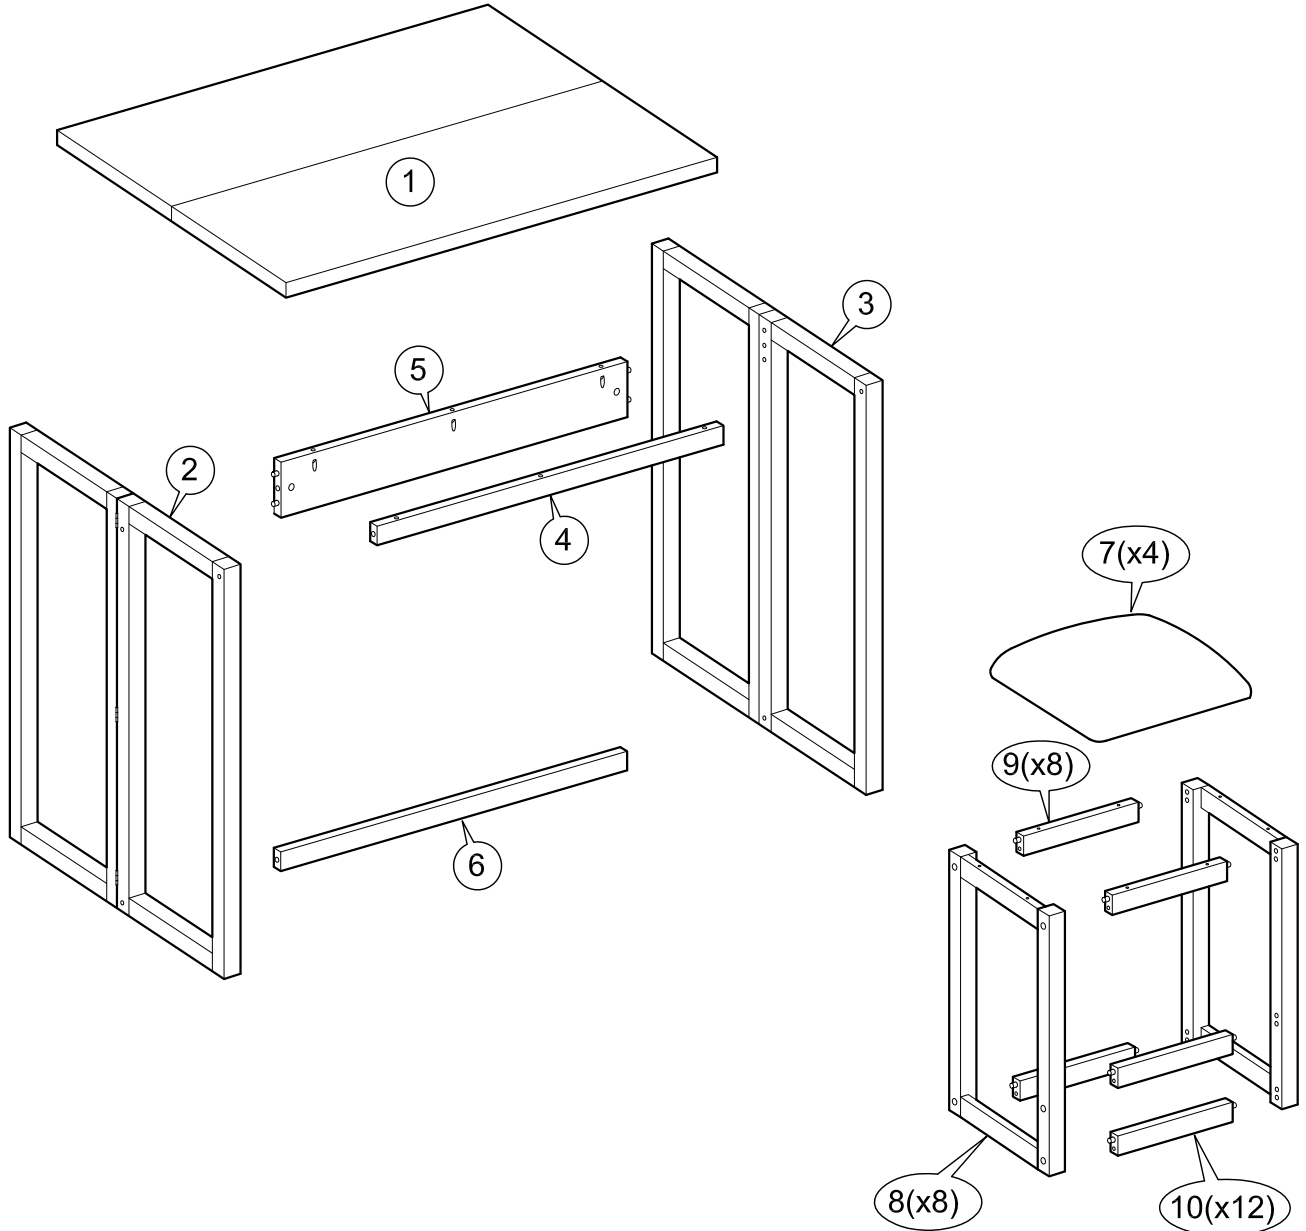

**ASSEMBLY  
INSTRUCTIONS**

Item : Leeds Breakfast Set

Not Provided

**A** M6 x70mm(Black) = 6

**C** M6 x13mm(Black) = 6

**E** M6 x13mm = 6

**G** M4 x 32mm =32

**B** 1/4" (Black) = 6

**D** = 1

**F** M4 x 38mm = 6

**H** M7 x 60mm(Black)=40

1

2

3

4