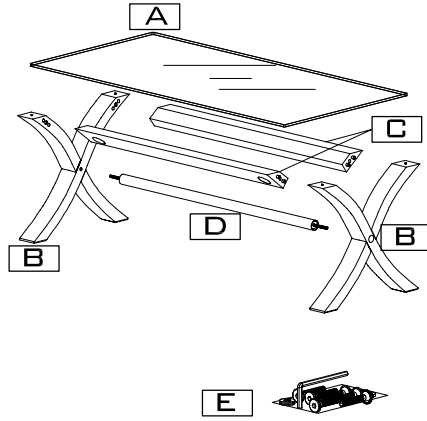

ASSEMBLY INSTRUCTION
7604/7606-RGG/RGU/OGG/OGU
COLOMBO COFFEE /END TABLE

PART CHECK LIST

CODE	COMPONENT	QTY
A	TABLE TOP	1
B	LEG	2
C	STRETCHER(W)	2
D	STRETCHER(M)	1
E	FITTING PACK	1

FITTING CHECK LIST

CODE	COMPONENT	QTY
01	BOLT	4
02	SPRING WASHER M6	4
03	FLAT WASHER M6	4
04	D-WASHER	4
05	HEXAGON-NUT M6	4
06	SPRING WASHER M8	2
07	FLAT WASHER M8	2
08	HEXAGON-NUT M8	2
09	END COVER	2
10	SPANNER	1
11	SPANNER-ROUND	1
12	BUMP ON	4

Please do not discard any of the packaging until you have checked all the parts and the packs of fittings.

1

2

Adjusting the Glass top