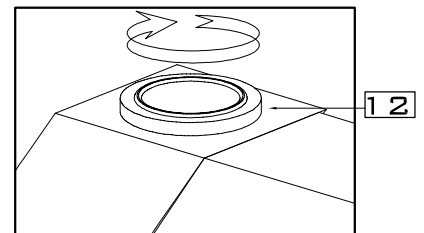

ASSEMBLY INSTRUCTION
7604/7606-RGG/RGU/OGG/OGU
COLOMBO COFFEE /END TABLE

PART CHECK LIST

CODE	COMPONENT	QTY
A	TABLE TOP	1
B	LEG	2
C	STRETCHER(W)	2
D	STRETCHER(M)	1
E	FITTING PACK	1

FITTING CHECK LIST

CODE	COMPONENT	QTY
01	BOLT	4
02	SPRING WASHER M6	4
03	FLAT WASHER M6	4
04	D-WASHER	4
05	HEXAGON-NUT M6	4
06	SPRING WASHER M8	2
07	FLAT WASHER M8	2
08	HEXAGON-NUT M8	2
09	END COVER	2
10	SPANNER	1
11	SPANNER-ROUND	1
12	BUMP ON	4

Please do not discard any of the packaging until you have checked all the parts and the packs of fittings.

1

2

Adjusting the Glass top