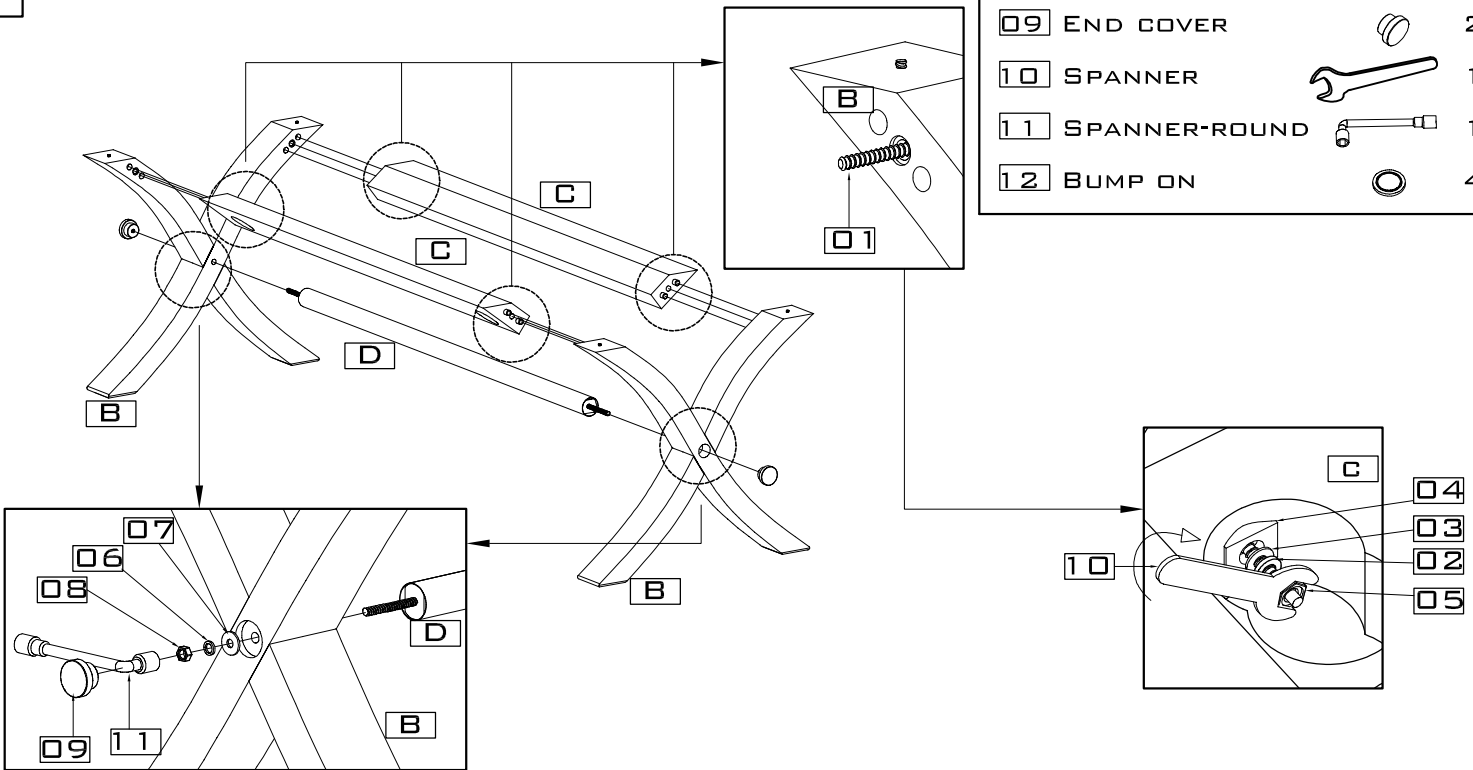

ASSEMBLY INSTRUCTION
7604/7606-RGG/RGU/OGG/OGU
COLOMBO COFFEE /END TABLE

PART CHECK LIST

CODE	COMPONENT	QTY
A	TABLE TOP	1
B	LEG	2
C	STRETCHER(W)	2
D	STRETCHER(M)	1
E	FITTING PACK	1

FITTING CHECK LIST

CODE	COMPONENT	QTY
01	BOLT	4
02	SPRING WASHER M6	4
03	FLAT WASHER M6	4
04	D-WASHER	4
05	HEXAGON-NUT M6	4
06	SPRING WASHER M8	2
07	FLAT WASHER M8	2
08	HEXAGON-NUT M8	2
09	END COVER	2
10	SPANNER	1
11	SPANNER-ROUND	1
12	BUMP ON	4

Please do not discard any of the packaging until you have checked all the parts and the packs of fittings.

1

2

Adjusting the Glass top