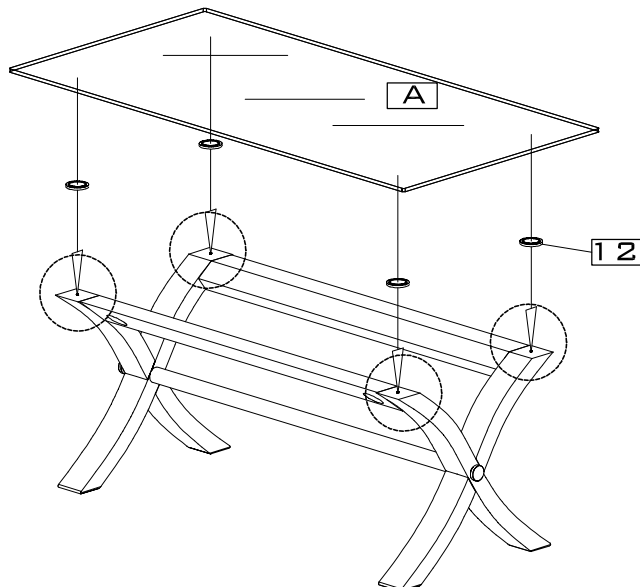

ASSEMBLY INSTRUCTION
7604/7606-RGG/RGU/OGG/OGU
COLOMBO COFFEE /END TABLE

PART CHECK LIST

CODE	COMPONENT	QTY
A	TABLE TOP	1
B	LEG	2
C	STRETCHER(W)	2
D	STRETCHER(M)	1
E	FITTING PACK	1

FITTING CHECK LIST

CODE	COMPONENT	QTY
01	BOLT	4
02	SPRING WASHER M6	4
03	FLAT WASHER M6	4
04	D-WASHER	4
05	HEXAGON-NUT M6	4
06	SPRING WASHER M8	2
07	FLAT WASHER M8	2
08	HEXAGON-NUT M8	2
09	END COVER	2
10	SPANNER	1
11	SPANNER-ROUND	1
12	BUMP ON	4

Please do not discard any of the packaging until you have checked all the parts and the packs of fittings.

1

2

Adjusting the Glass top