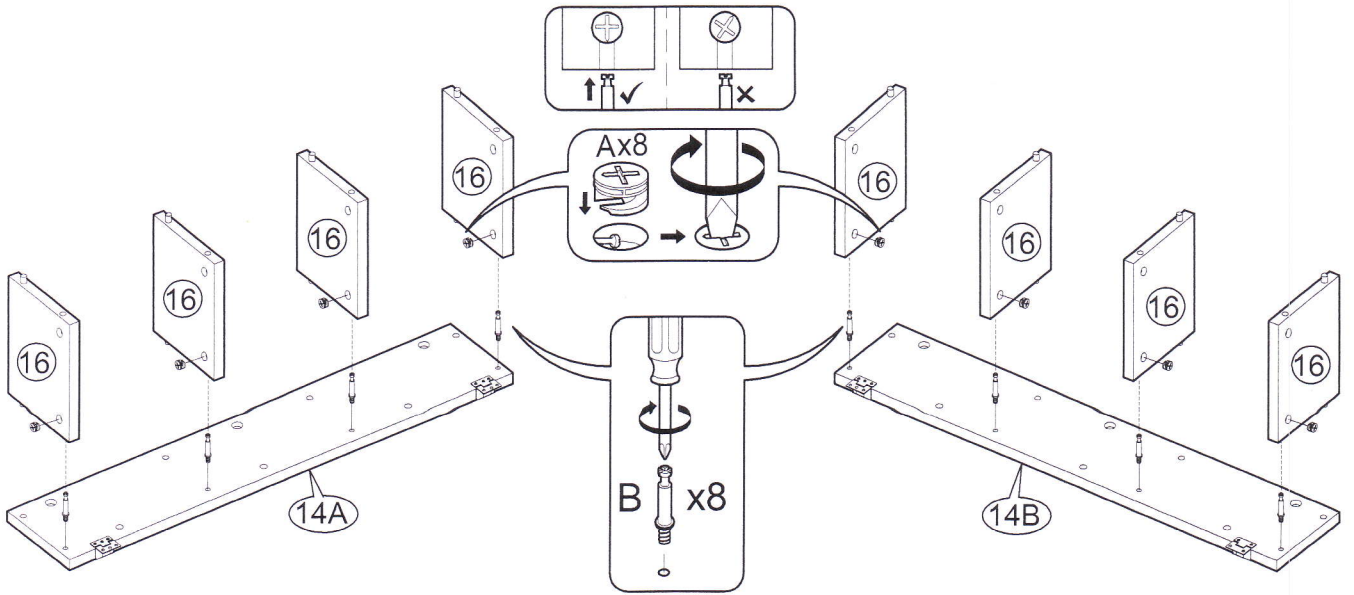

ASSEMBLY INSTRUCTIONS

Item : Aurora Pub Table

2 Persons

Not Provided

Part List

Hardware List

A		12mm =48	F		= 2	K		= 1	P		=24
B		34mm =48	G		M3 x16mm = 4	L		= 6	R		#8 x 38mm = 2
C		M6 x 25mm = 8	H		1/4" =14	M		= 2			
D		M6 x40mm = 2	I		1/4" = 4	N		22mm = 2			
E		M6 x 60mm = 4	J		M6 x13mm=10	O		M3 x12mm =12			

1

2

3

4

5

6

7

8