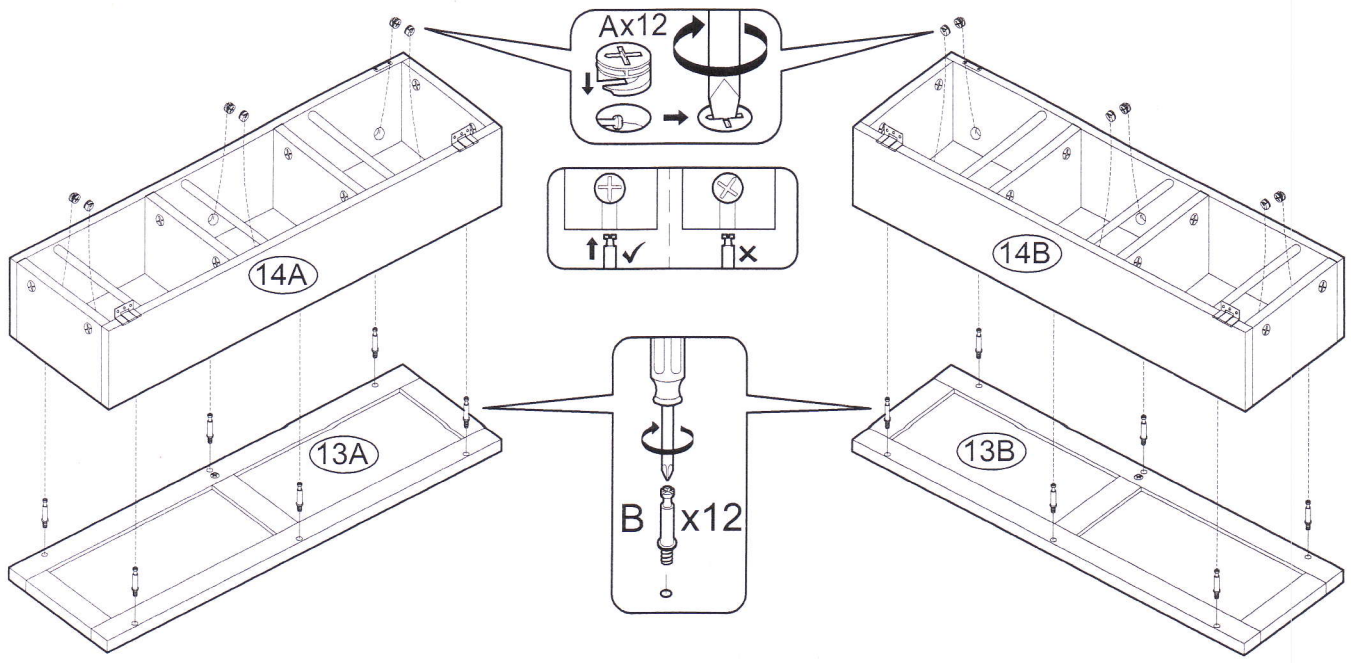

ASSEMBLY INSTRUCTIONS

Item : Aurora Pub Table

2 Persons

Not Provided

Part List

Hardware List

A		12mm =48	F		= 2	K		= 1	P		=24
B		34mm =48	G		M3 x16mm = 4	L		= 6	R		#8 x 38mm = 2
C		M6 x 25mm = 8	H		1/4" =14	M		= 2			
D		M6 x40mm = 2	I		1/4" = 4	N		22mm = 2			
E		M6 x 60mm = 4	J		M6 x13mm=10	O		M3 x12mm =12			

1

2

3

4

5

6

7

8