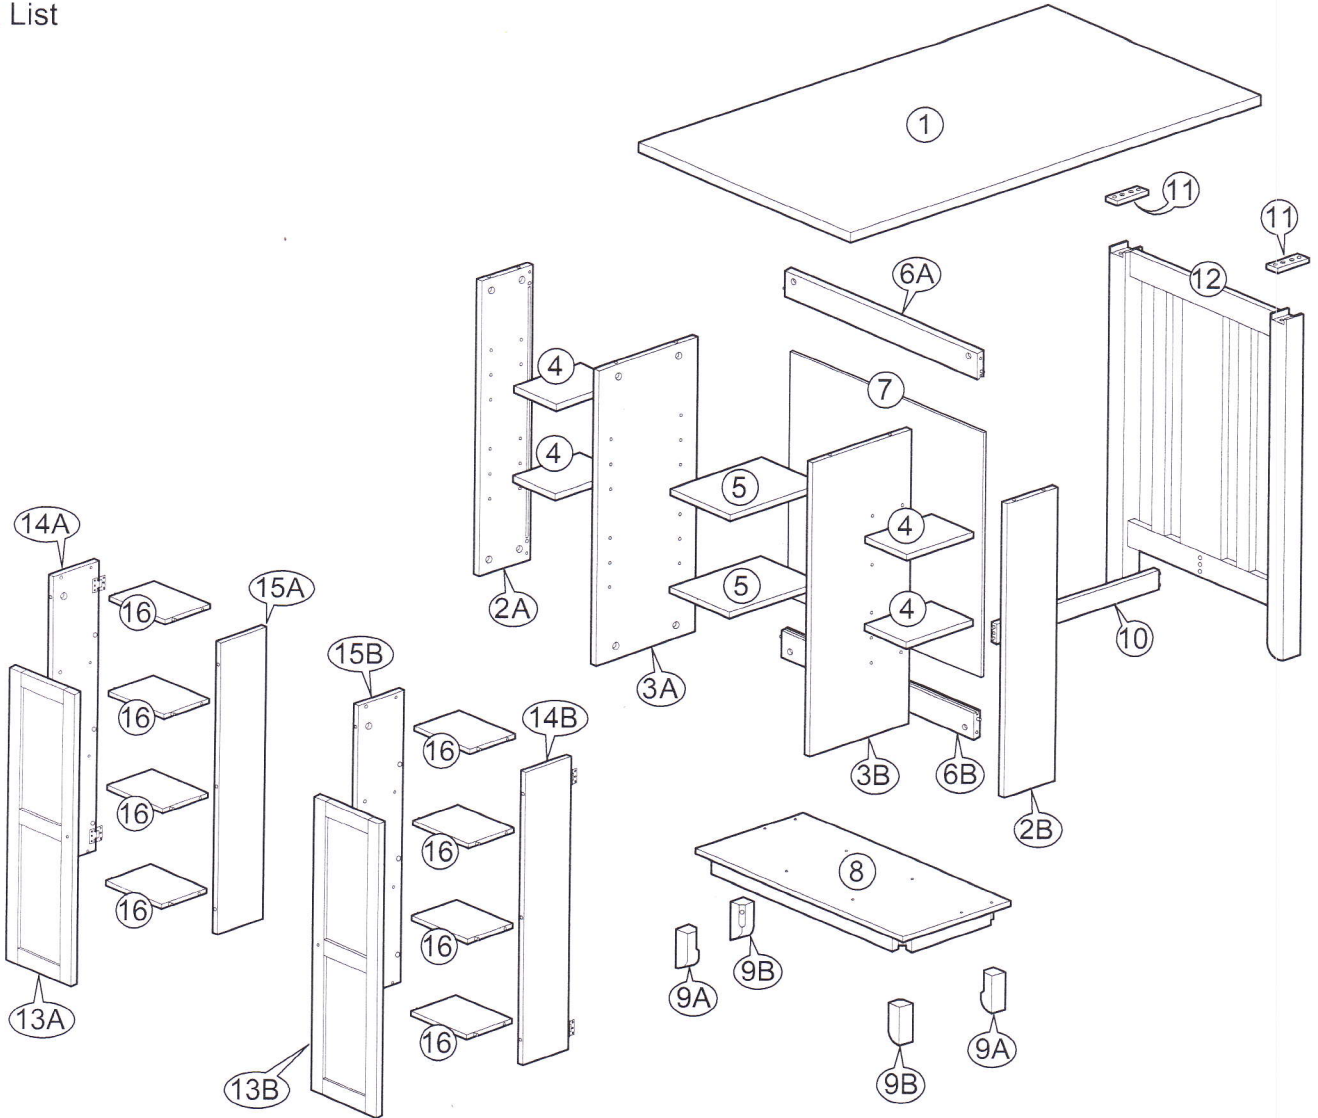

ASSEMBLY INSTRUCTIONS

Item : Aurora Pub Table

2 Persons

Not Provided

Part List

Hardware List

A		12mm =48	F		= 2	K		= 1	P		=24
B		34mm =48	G		M3 x16mm = 4	L		= 6	R		#8 x 38mm = 2
C		M6 x 25mm = 8	H		1/4" =14	M		= 2			
D		M6 x40mm = 2	I		1/4" = 4	N		22mm = 2			
E		M6 x 60mm = 4	J		M6 x13mm=10	O		M3 x12mm =12			

1

2

3

4

5

6

7

8

9

10

11

12

13

14

15