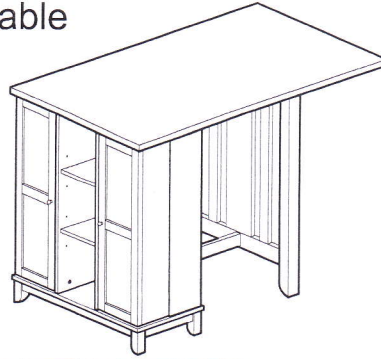

ASSEMBLY INSTRUCTIONS

Item : Aurora Pub Table

2 Persons

Not Provided

Part List

Hardware List

A		12mm =48	F		= 2	K		= 1	P		=24
B		34mm =48	G		M3 x16mm = 4	L		= 6	R		#8 x 38mm = 2
C		M6 x 25mm = 8	H		1/4" =14	M		= 2			
D		M6 x40mm = 2	I		1/4" = 4	N		22mm = 2			
E		M6 x 60mm = 4	J		M6 x13mm=10	O		M3 x12mm =12			