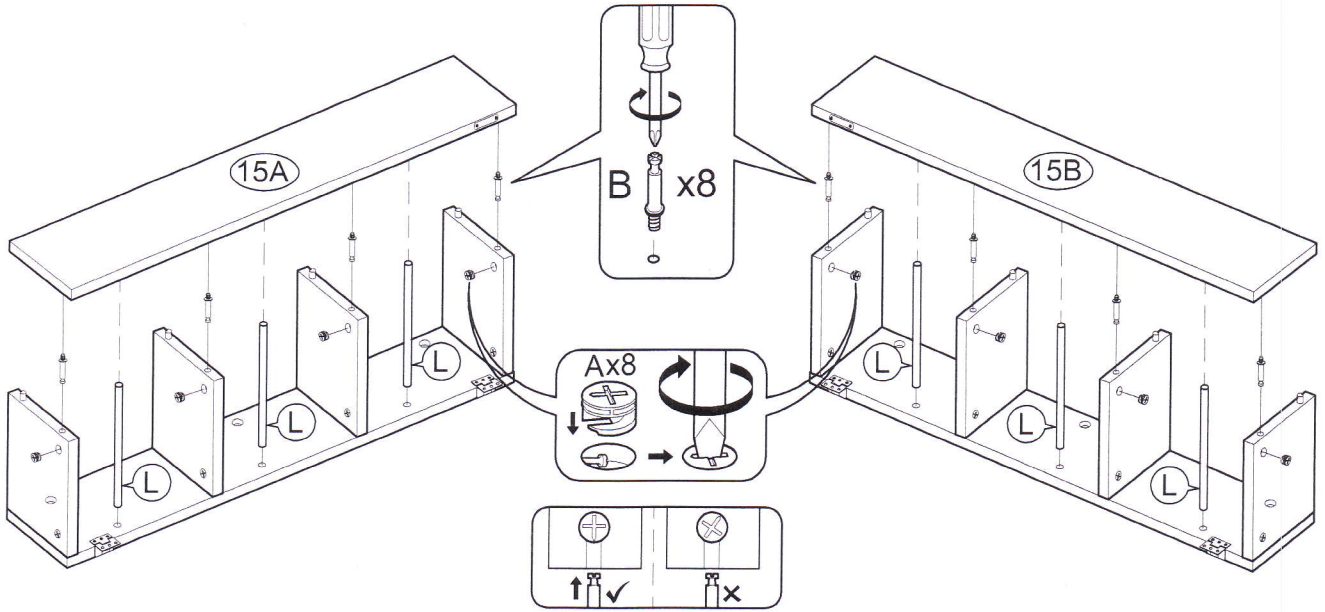

ASSEMBLY INSTRUCTIONS

Item : Aurora Pub Table

2 Persons

Not Provided

Part List

Hardware List

A		12mm =48	F		= 2	K		= 1	P		=24
B		34mm =48	G		M3 x16mm = 4	L		= 6	R		#8 x 38mm = 2
C		M6 x 25mm = 8	H		1/4" =14	M		= 2			
D		M6 x40mm = 2	I		1/4" = 4	N		22mm = 2			
E		M6 x 60mm = 4	J		M6 x13mm=10	O		M3 x12mm =12			

1

2

3

4

5

6

7

8