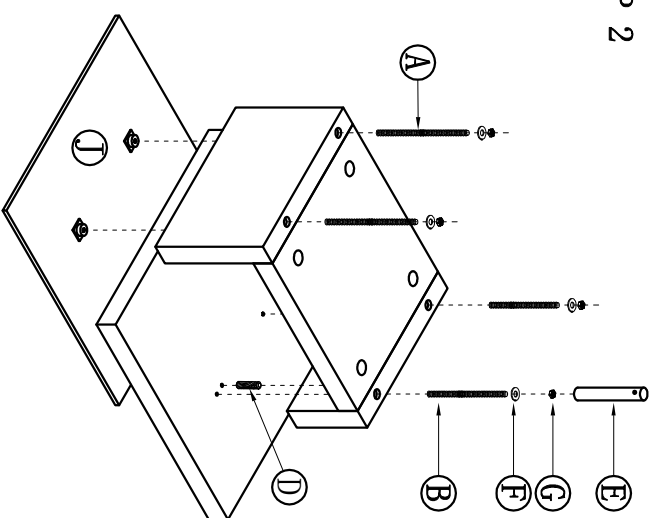

Model: LB643A1. 2
Name: Coffee Table

A M8*330=2PCS 	B M8*240=2PCS 	C M8*90=4PCS
D ø8*30=6PCS 	H 14mm=1PC 	F ø17*ø8*1=4
G M8=8PCS 	I 14mm=1PC 	T M8=4PCS
J 700*700*12=1PC 		

STEP 1

STEP 2

STEP 3