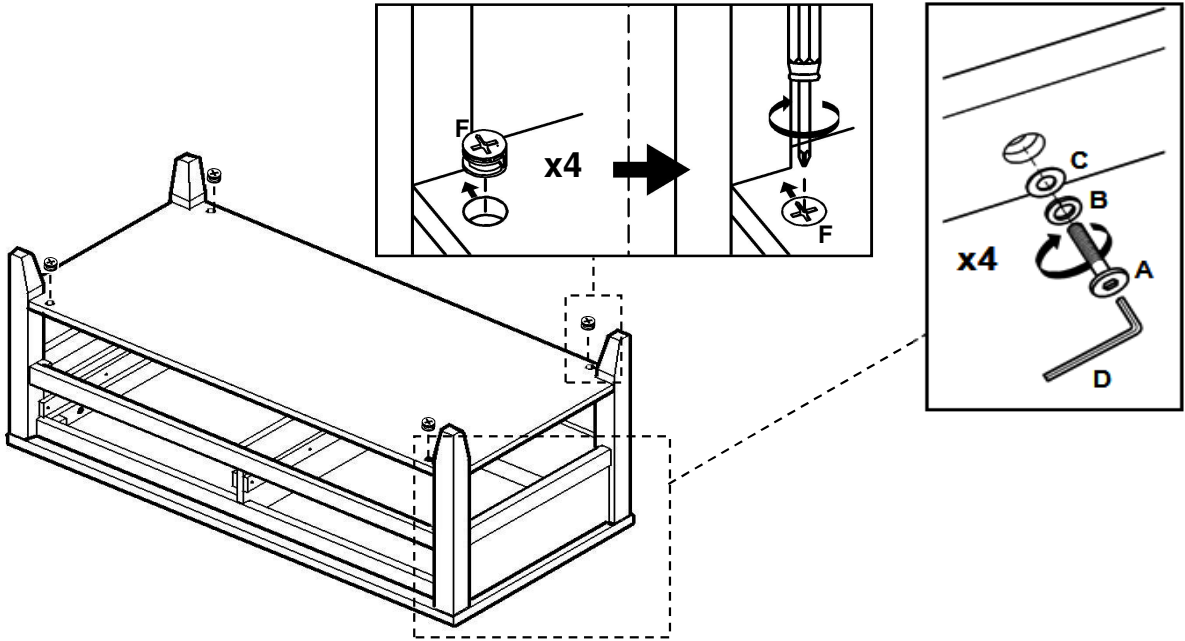

# ASSEMBLY INSTRUCTIONS

## New Jersey Coffee Table

A	 M6 x 30mm x 8	E	 x 7
B	 x 8	F	 x 7
C	 M6 x 13mm x 8	G	 #8 x 32mm x 16
D	 x 1		

5

6

7