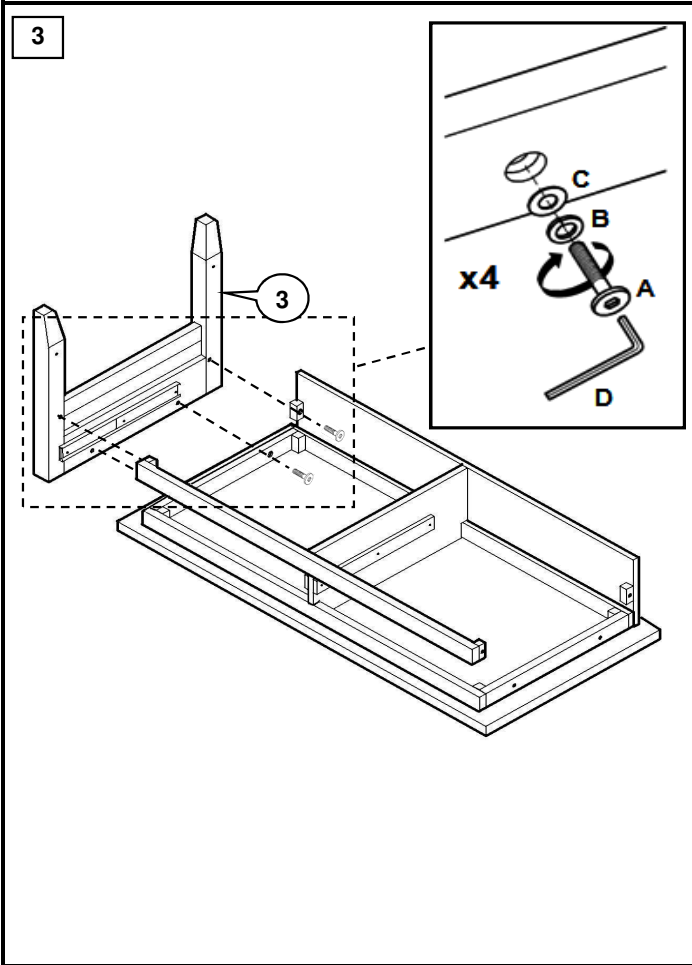

# ASSEMBLY INSTRUCTIONS

## New Jersey Coffee Table

A	 M6 x 30mm x 8	E	 x 7
B	 x 8	F	 x 7
C	 M6 x 13mm x 8	G	 #8 x 32mm x 16
D	 x 1		

5

6

7