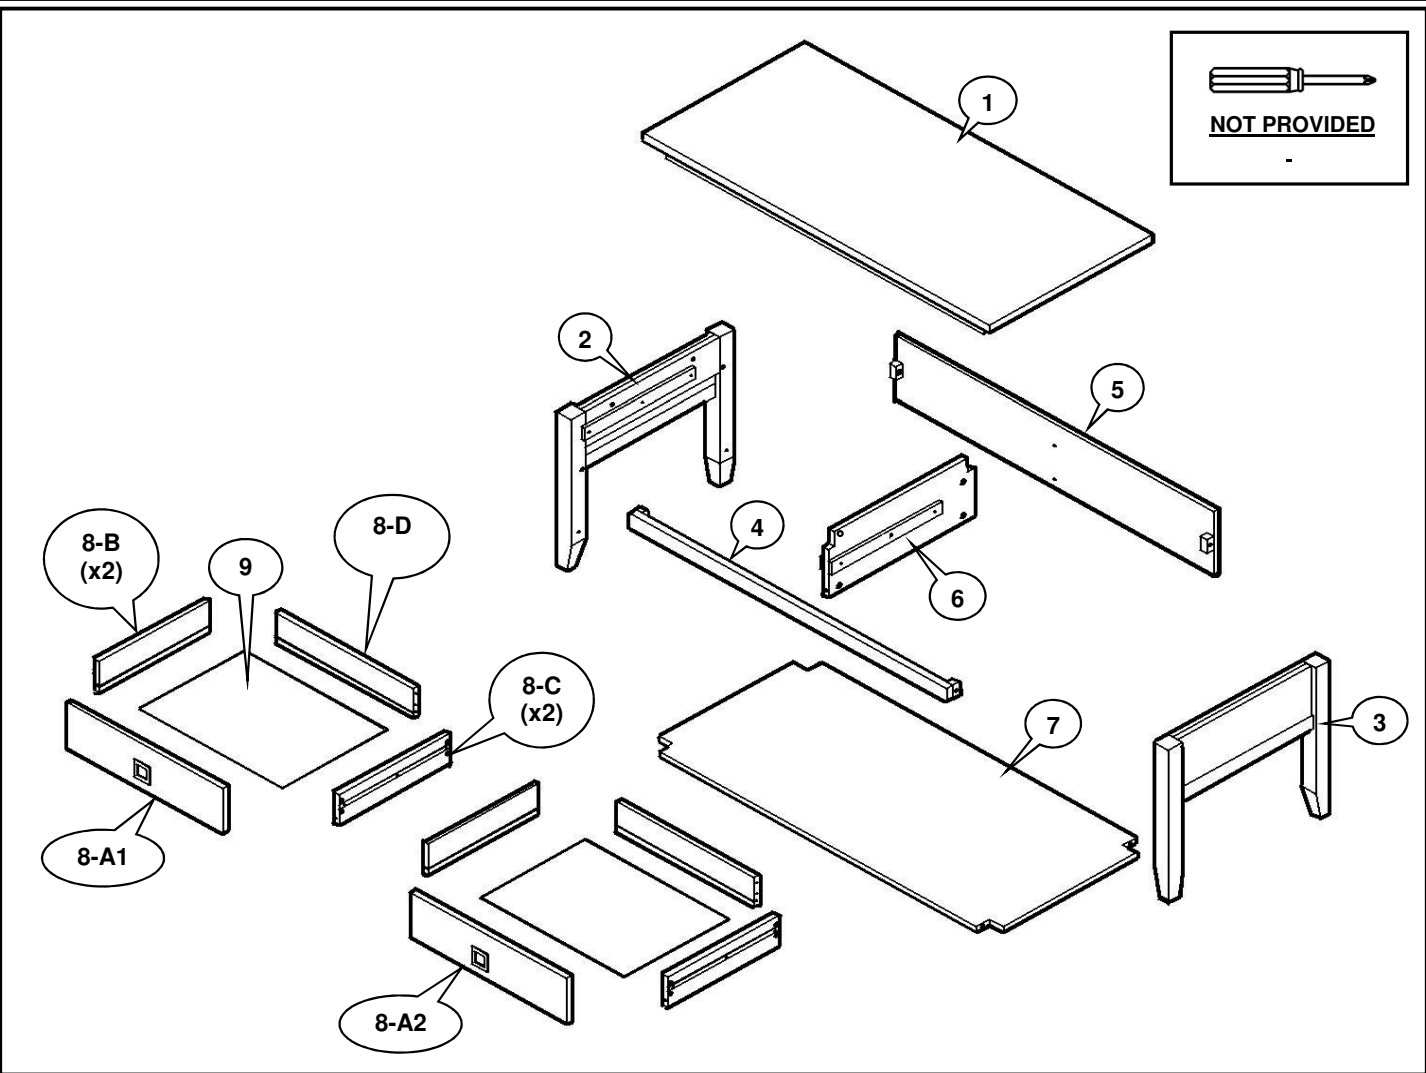

# ASSEMBLY INSTRUCTIONS

## New Jersey Coffee Table

A	 M6 x 30mm x 8	E	 x 7
B	 x 8	F	 x 7
C	 M6 x 13mm x 8	G	 #8 x 32mm x 16
D	 x 1		

5

6

7