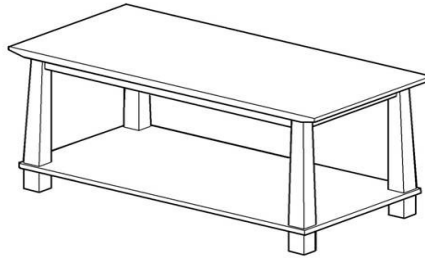

ASSEMBLY INSTRUCTIONS

Havana Coffee Table

| | | |
|--|---|---|
| A  M6 x 60mm x 4 | C  x 8 | E  1/4" x 4 |
| B  M6 x 100mm x 4 | D  x 1 | F  M6 x 13mm x 4 |