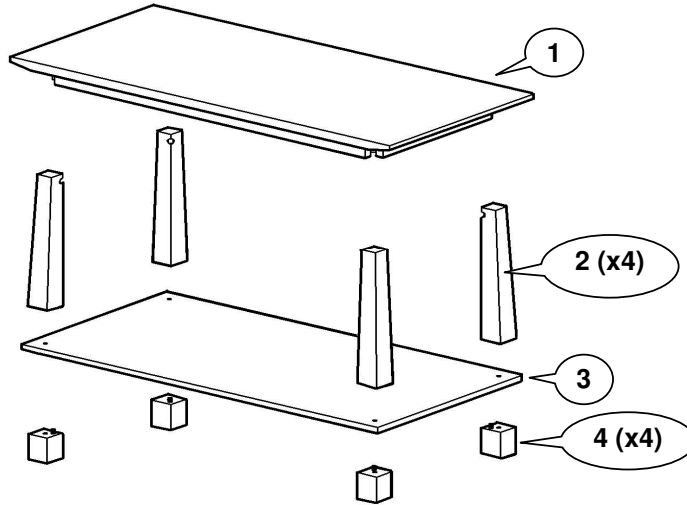

ASSEMBLY INSTRUCTIONS

Havana Coffee Table

| | | |
|--|---|---|
| A  M6 x 60mm x 4 | C  x 8 | E  1/4" x 4 |
| B  M6 x 100mm x 4 | D  x 1 | F  M6 x 13mm x 4 |