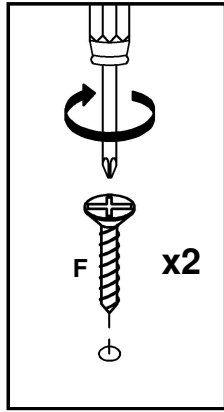

ASSEMBLY INSTRUCTIONS

Havana High Bookcase

A  M6 x 25mm x 30	E  x 1	I  x 1
B  M6 x 100mm x 4	F  #8 x 32mm x 10	
C  x 34	G  #10 x 38mm x 4	
D  M6 x 13mm x 34	H  #8 x 16mm x 1	

5

6

Do not fully tighten bolt

7

8

Do not fully tighten bolt

9

10

Do not fully tighten bolt

11

12

Tighten all bolts