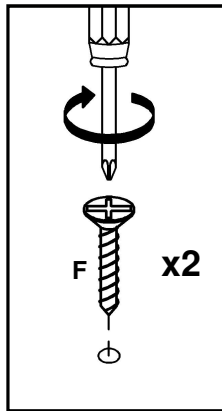

ASSEMBLY INSTRUCTIONS

Havana High Bookcase

A  M6 x 25mm x 30	E  x 1	I  x 1
B  M6 x 100mm x 4	F  #8 x 32mm x 10	
C  x 34	G  #10 x 38mm x 4	
D  M6 x 13mm x 34	H  #8 x 16mm x 1	

5

6

Do not fully tighten bolt

7

8

Do not fully tighten bolt

9

10

Do not fully tighten bolt

11

12

Tighten all bolts