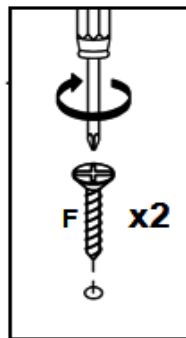

ASSEMBLY INSTRUCTIONS

Havana High Bookcase

A  M6 x 25mm x 30	E  x 1	I  x 1
B  M6 x 100mm x 4	F  #8 x 32mm x 10	
C  x 34	G  #10 x 38mm x 4	
D  M6 x 13mm x 34	H  #8 x 16mm x 1	

5

6

Do not fully tighten bolt

7

8

Do not fully tighten bolt

9

10

Do not fully tighten bolt

11

12

Tighten all bolts