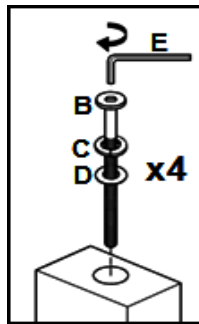

ASSEMBLY INSTRUCTIONS

Havana High Bookcase

A  M6 x 25mm x 30	E  x 1	I  x 1
B  M6 x 100mm x 4	F  #8 x 32mm x 10	
C  x 34	G  #10 x 38mm x 4	
D  M6 x 13mm x 34	H  #8 x 16mm x 1	

5

6

Do not fully tighten bolt

7

8

Do not fully tighten bolt

9

10

Do not fully tighten bolt

11

12

Tighten all bolts