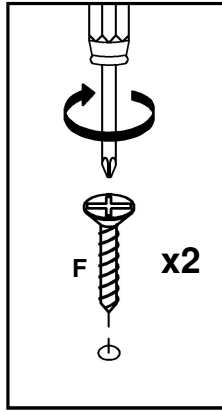

ASSEMBLY INSTRUCTIONS

Havana High Bookcase

A  M6 x 25mm x 30	E  x 1	I  x 1
B  M6 x 100mm x 4	F  #8 x 32mm x 10	
C  x 34	G  #10 x 38mm x 4	
D  M6 x 13mm x 34	H  #8 x 16mm x 1	

5

6

Do not fully tighten bolt

7

8

Do not fully tighten bolt

9

10

Do not fully tighten bolt

11

12

Tighten all bolts