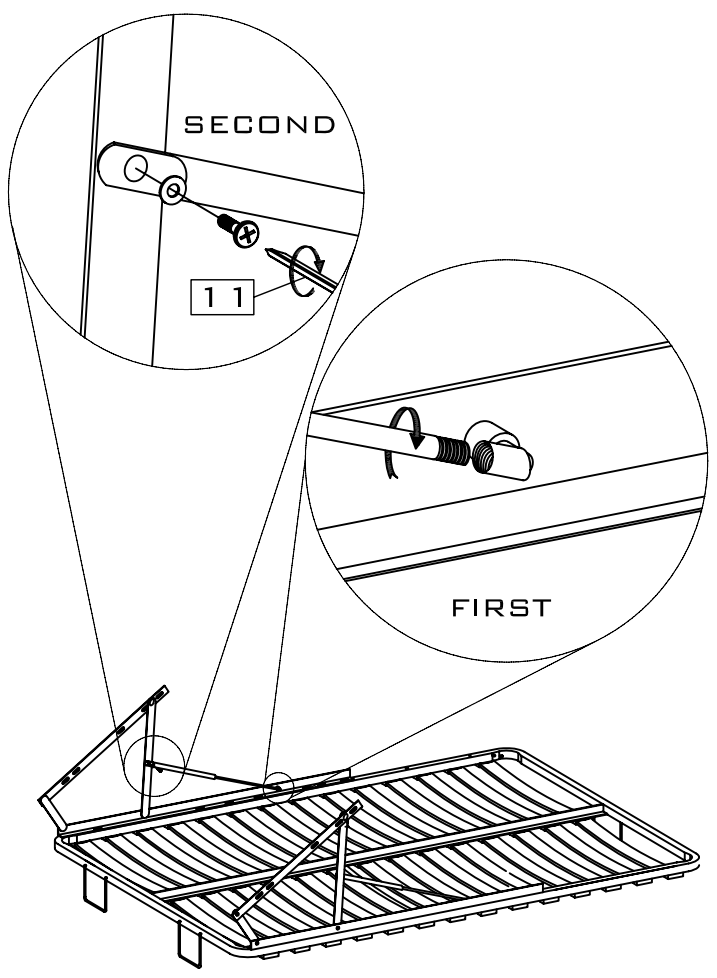

5.

6.

7.

8.

IF YOU WANT TO OPEN STORAGE