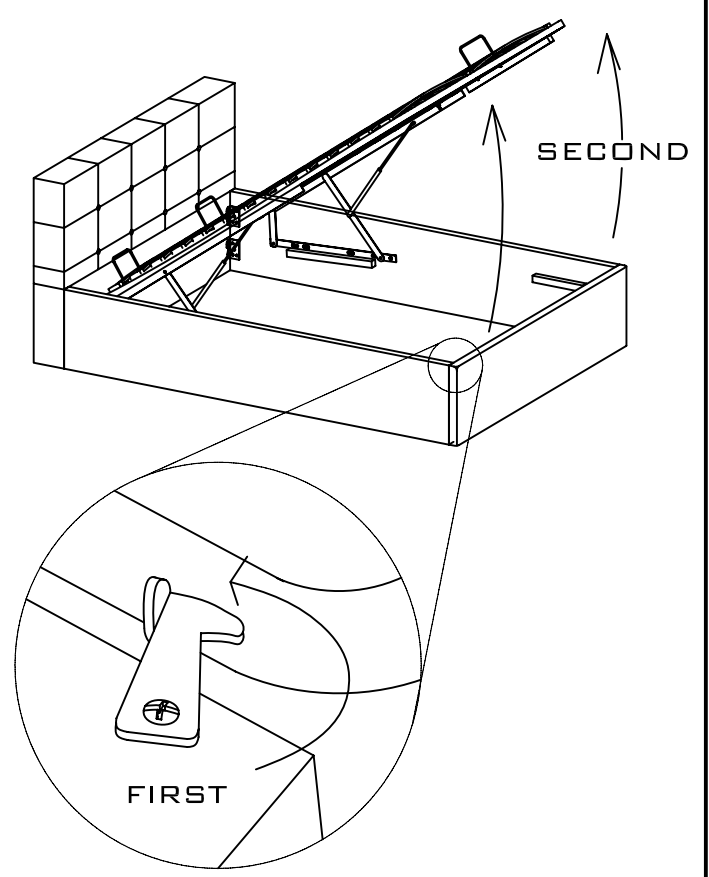

PARTS CHECK LIST

CODE	COMPONENTS	Q'TY
(A)	HEAD BOARD	x1
(B)	FOOT BOARD	x1
(C)	SIDE RAILS(LH&RH)	x2
(D)	BOTTOM PANEL	x2
(E)	SLAT	x1
(F)	HANDLE	x1
(H)	STOPPER	x2
(I)	HYDRAULIC ARM (LH&RH)	x2

BED FITTINGS CHECK LIST

CODE	DESCRIPTION	Q'TY
01		x16
02		x16
03		x16
04		x01

SLAT FITTINGS CHECK LIST

CODE	DESCRIPTION	Q'TY
05		x06
06		x06
07		x10
08		x10
09		x01
10		x01

TOOL NEEDED
(NOT PROVIDED)

11 SCREW DRIVER

1.

2.

3.

4.

5.

6.

7.

8.

IF YOU WANT TO OPEN STORAGE