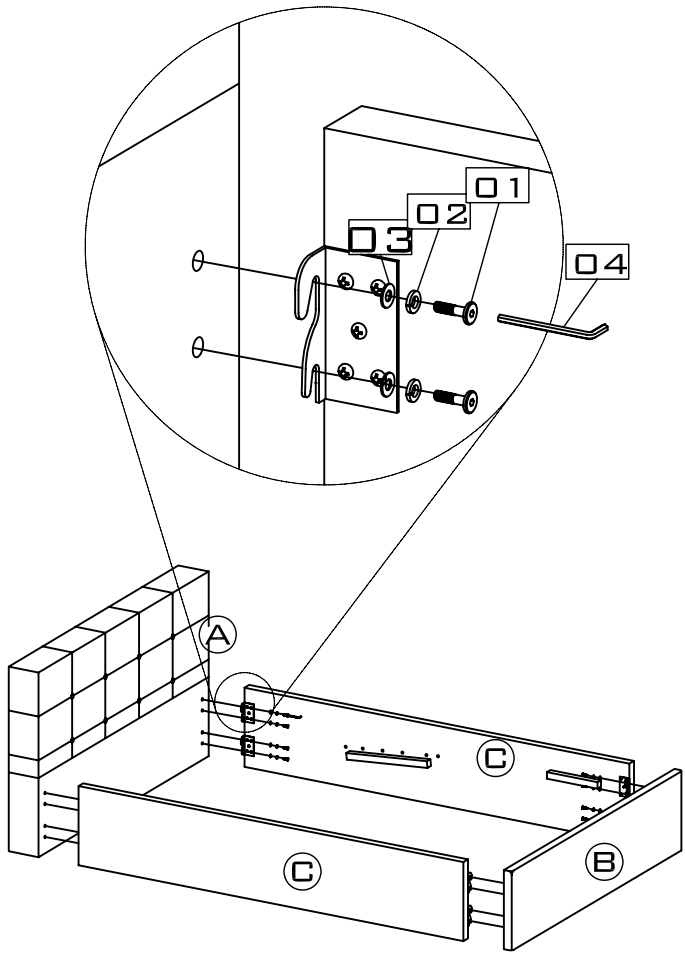

PARTS CHECK LIST

CODE	COMPONENTS	Q'TY
(A)	HEAD BOARD	x1
(B)	FOOT BOARD	x1
(C)	SIDE RAILS(LH&RH)	x2
(D)	BOTTOM PANEL	x2
(E)	SLAT	x1
(F)	HANDLE	x1
(H)	STOPPER	x2
(I)	HYDRAULIC ARM (LH&RH)	x2

BED FITTINGS CHECK LIST

CODE	DESCRIPTION	Q'TY
01		x16
02		x16
03		x16
04		x01

SLAT FITTINGS CHECK LIST

CODE	DESCRIPTION	Q'TY
05		x06
06		x06
07		x10
08		x10
09		x01
10		x01

TOOL NEEDED
(NOT PROVIDED)

11 SCREW DRIVER

1.

2.

3.