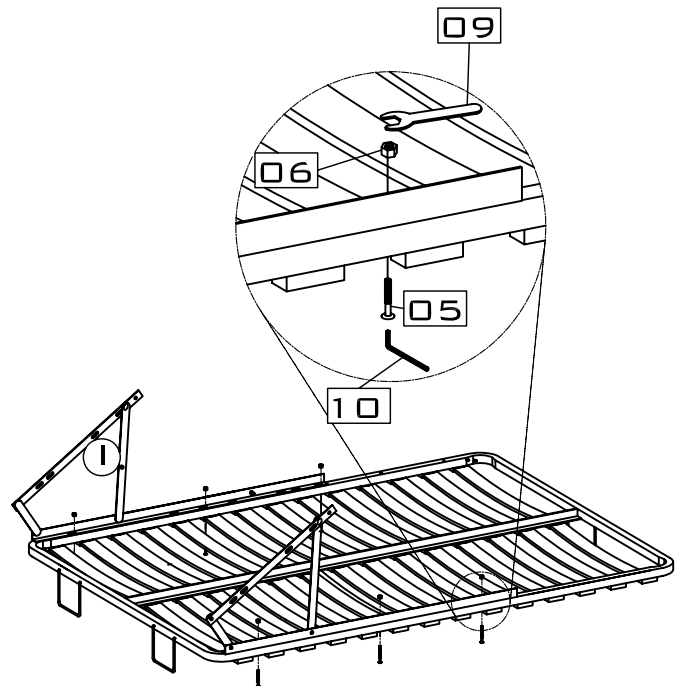

PARTS CHECK LIST

CODE	COMPONENTS	Q'TY
(A)	HEAD BOARD	x1
(B)	FOOT BOARD	x1
(C)	SIDE RAILS(LH&RH)	x2
(D)	BOTTOM PANEL	x2
(E)	SLAT	x1
(F)	HANDLE	x1
(H)	STOPPER	x2
(I)	HYDRAULIC ARM (LH&RH)	x2

BED FITTINGS CHECK LIST

CODE	DESCRIPTION	Q'TY
01		x16
02		x16
03		x16
04		x01

SLAT FITTINGS CHECK LIST

CODE	DESCRIPTION	Q'TY
05		x06
06		x06
07		x10
08		x10
09		x01
10		x01

TOOL NEEDED
(NOT PROVIDED)

11 SCREW DRIVER

1.

2.

3.

4.

5.

6.

7.

8.

IF YOU WANT TO OPEN STORAGE