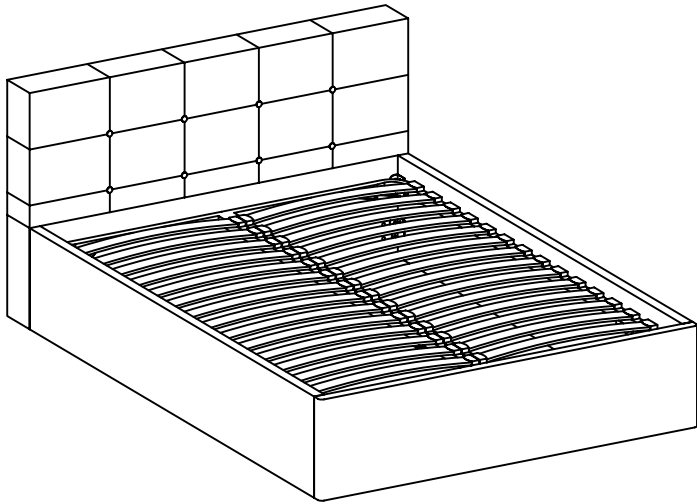

UPHOLSTERED STORAGE BED ASSEMBLY INSTRUCTIONS

dwell

PRODUCT CODE:
SIZE DOUBLE :

104110
104113
104116

SIZE KING :

104111
104114
104117

SIZE SUPPER KING:

104112
104115
104118

PARTS CHECK LIST

CODE	COMPONENTS	Q'TY
(A)	HEAD BOARD	x1
(B)	FOOT BOARD	x1
(C)	SIDE RAILS(LH&RH)	x2
(D)	BOTTOM PANEL	x2
(E)	SLAT	x1
(F)	HANDLE	x1
(H)	STOPPER	x2
(I)	HYDRAULIC ARM (LH&RH)	x2

BED FITTINGS CHECK LIST