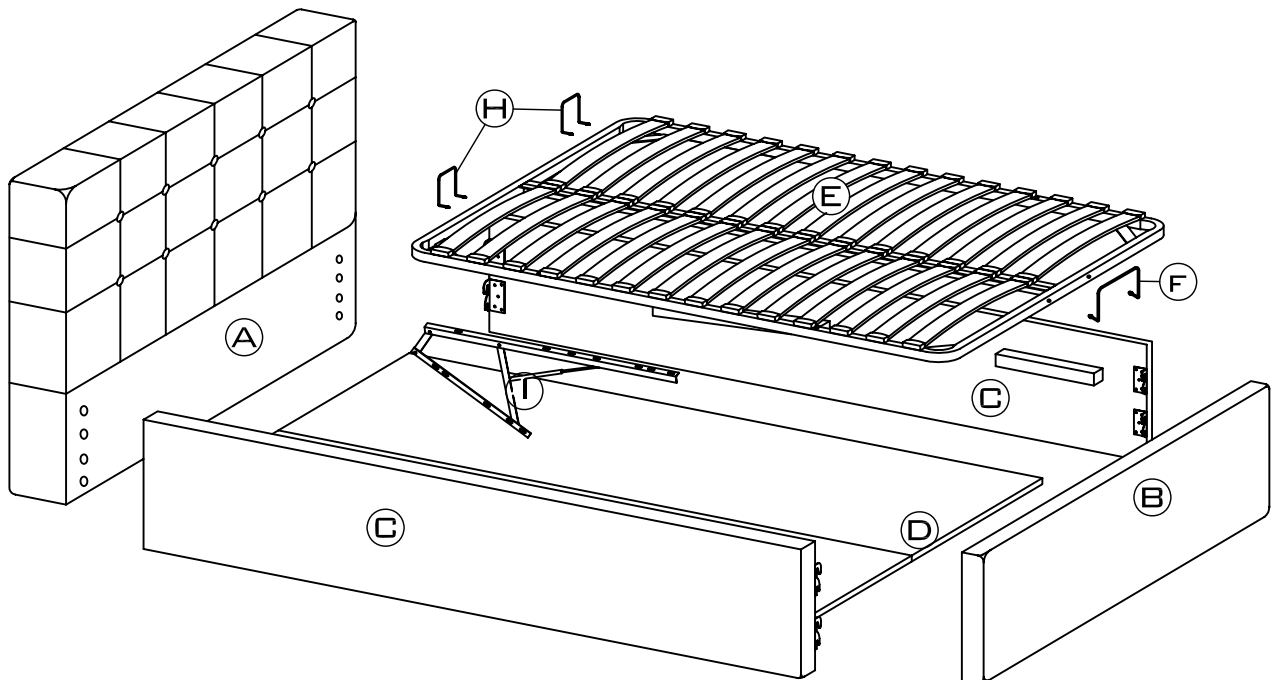

PARTS CHECK LIST

CODE	COMPONENTS	Q'TY
(A)	HEAD BOARD	x1
(B)	FOOT BOARD	x1
(C)	SIDE RAILS(LH&RH)	x2
(D)	BOTTOM PANEL	x2
(E)	SLAT	x1
(F)	HANDLE	x1
(H)	STOPPER	x2
(I)	HYDRAULIC ARM (LH&RH)	x2

BED FITTINGS CHECK LIST

CODE	DESCRIPTION	Q'TY
01		x16
02		x16
03		x16
04		x01

SLAT FITTINGS CHECK LIST

CODE	DESCRIPTION	Q'TY
05		x06
06		x06
07		x10
08		x10
09		x01
10		x01

TOOL NEEDED
(NOT PROVIDED)

11 SCREW DRIVER

1.

2.

3.