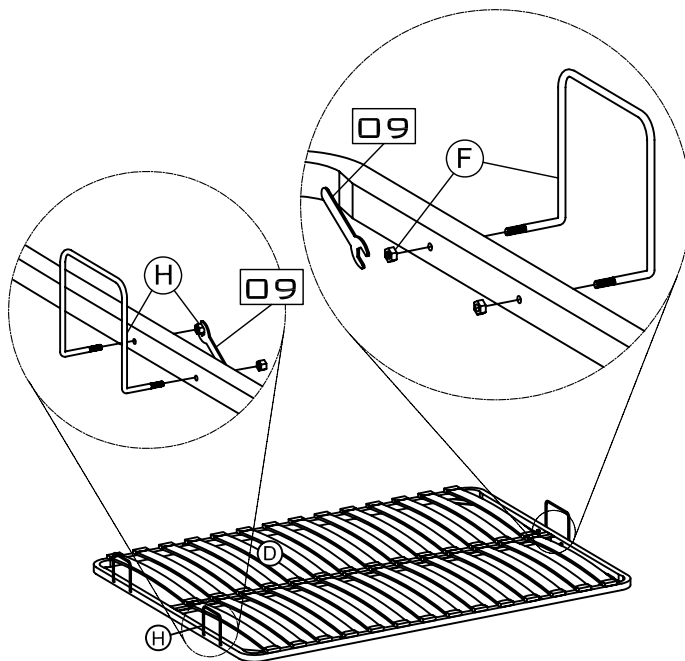

PARTS CHECK LIST

CODE	COMPONENTS	Q'TY
(A)	HEAD BOARD	x1
(B)	FOOT BOARD	x1
(C)	SIDE RAILS(LH&RH)	x2
(D)	BOTTOM PANEL	x2
(E)	SLAT	x1
(F)	HANDLE	x1
(H)	STOPPER	x2
(I)	HYDRAULIC ARM (LH&RH)	x2

BED FITTINGS CHECK LIST

CODE	DESCRIPTION	Q'TY
01		x16
02		x16
03		x16
04		x01

SLAT FITTINGS CHECK LIST

CODE	DESCRIPTION	Q'TY
05		x06
06		x06
07		x10
08		x10
09		x01
10		x01

TOOL NEEDED
(NOT PROVIDED)

11 SCREW DRIVER

1.

2.

3.

4.

5.

6.

7.

8.

IF YOU WANT TO OPEN STORAGE