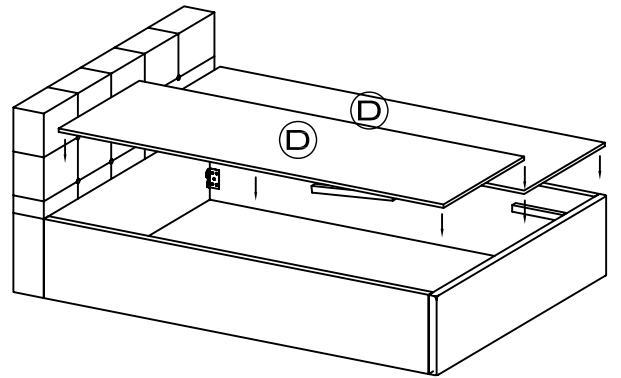

PARTS CHECK LIST

CODE	COMPONENTS	Q'TY
(A)	HEAD BOARD	x1
(B)	FOOT BOARD	x1
(C)	SIDE RAILS(LH&RH)	x2
(D)	BOTTOM PANEL	x2
(E)	SLAT	x1
(F)	HANDLE	x1
(H)	STOPPER	x2
(I)	HYDRAULIC ARM (LH&RH)	x2

BED FITTINGS CHECK LIST

CODE	DESCRIPTION	Q'TY
01		x16
02		x16
03		x16
04		x01

SLAT FITTINGS CHECK LIST

CODE	DESCRIPTION	Q'TY
05		x06
06		x06
07		x10
08		x10
09		x01
10		x01

TOOL NEEDED
(NOT PROVIDED)

11 SCREW DRIVER

1.

2.

3.