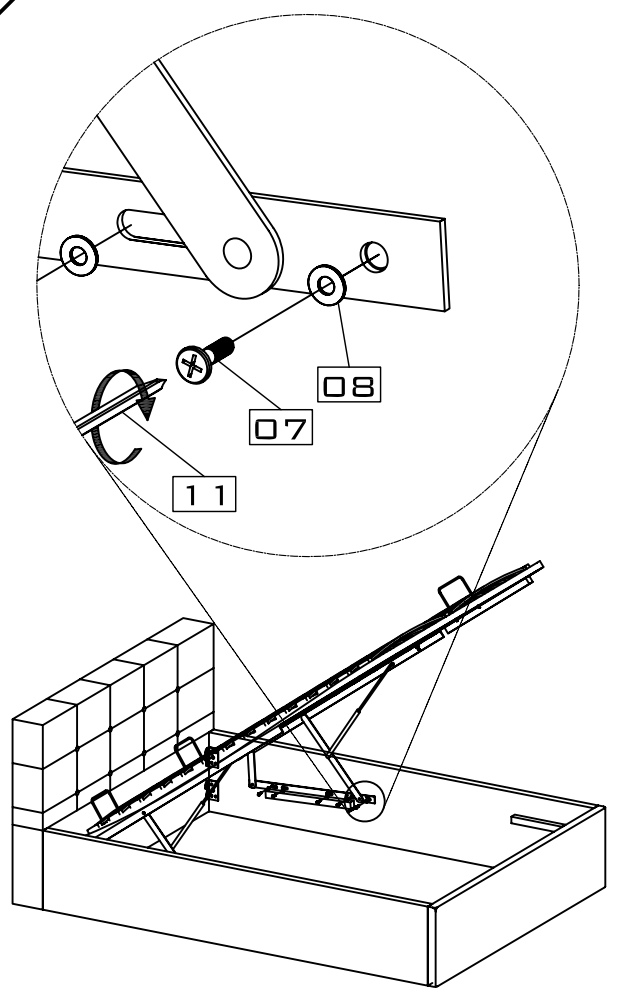

5.

6.

7.

8.

IF YOU WANT TO OPEN STORAGE