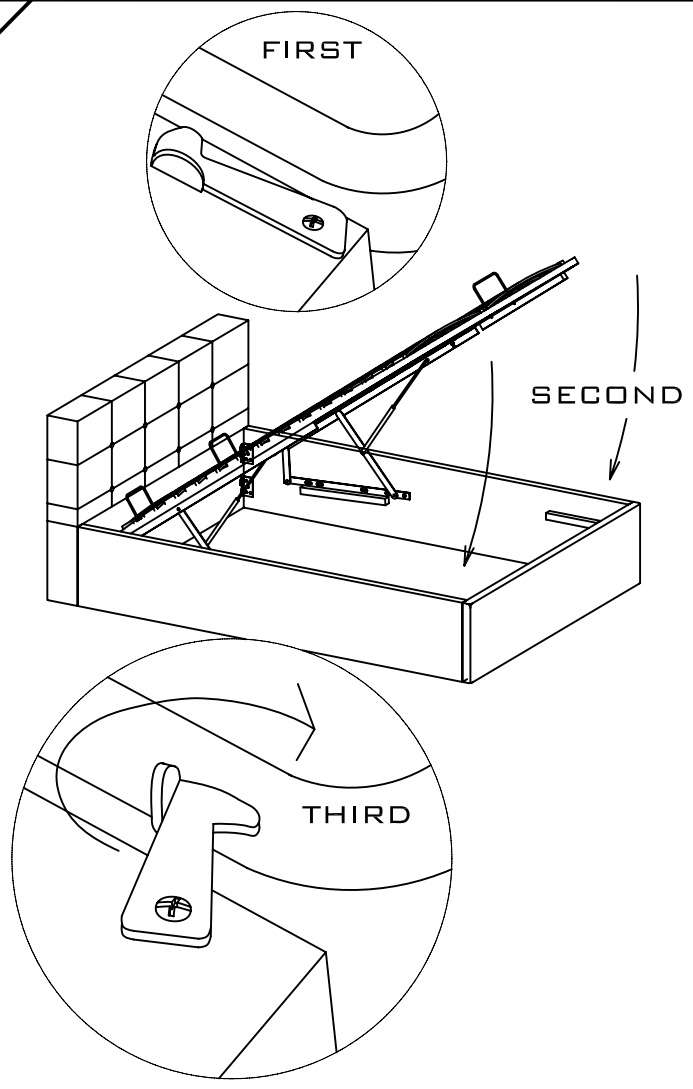

5.

6.

7.

8.

IF YOU WANT TO OPEN STORAGE