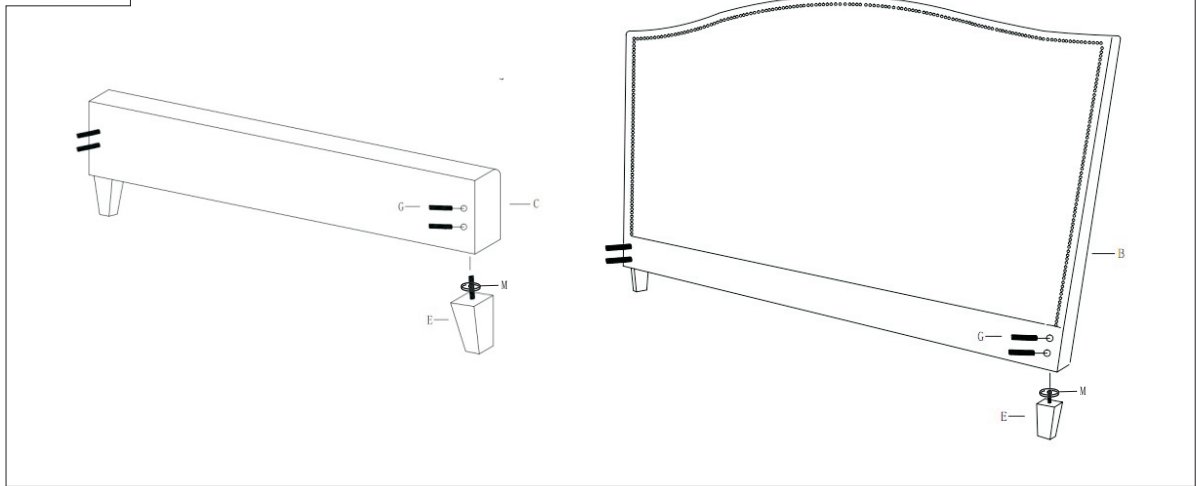

ASSEMBLY STEPS

STEP 1