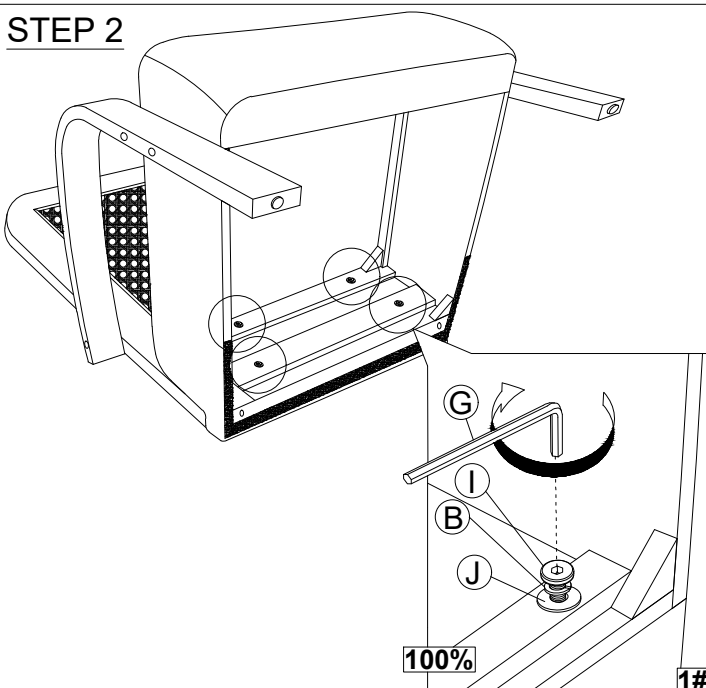

ASSEMBLY INSTRUCTIONS

MODEL : RDS 990 - 1S (ZZ)

ITEM	PART LIST	QTY
1	RATAN BACKREST 	1 PC
2	CUSHION SEAT 	1 PC
3	ARM (L & R) 	2 PCS
4	BACK LEG 	2 PCS
5	PILLOW 	1 PCS

ITEM	HARDWARE LIST	QTY
A	JCBC M6 x 100MM 	4 PCS
B	SPRING WASHER M6 	10 PCS
C	FLAT WASHER M6 x 13MM 	6 PCS
D	JCBC M6 x 60mm 	2 PCS
E	WOOD BUTTON 	6 PCS
F	PLASTIC WASHER 	2 PCS
G	ALLEN KEY M4 	1 PC
H	CSK SCREW M4 x 38mm 	2 PCS
I	JCBC M6 x 40mm 	4 PCS
J	FLAT WASHER M6 x 19MM 	4 PCS

FULLY ASSEMBLY

STEP 1

STEP 2

STEP 3

ASSEMBLY INSTRUCTIONS

MODEL : RDS 990 - 3S (ZZ)

ITEM	PART LIST	QTY	ITEM	HARDWARE LIST	QTY
1	RATAN BACKREST	1 PC	A	JCBC M6 x 100MM	4 PCS
2	CUSHION SEAT	1 PC	B	SPRING WASHER M6	14 PCS
3	ARM (L & R)	2 PCS	C	FLAT WASHER M6 x 13MM	6 PCS
4	BACK LEG	2 PCS	D	JCBC M6 x 60mm	2 PCS
5	CENTER LEG	1 PCS	E	WOOD BUTTON	6 PCS
6	PILLOW	3 PCS	F	PLASTIC WASHER	2 PCS
			G	ALLEN KEY M4	1 PC
			H	CSK SCREW M4 x 38mm	2 PCS
			I	JCBC M6 x 40mm	8 PCS
			J	FLAT WASHER M6 x 19MM	8 PCS

FULLY ASSEMBLY

STEP 1

STEP 2

STEP 3

ASSEMBLY INSTRUCTIONS

MODEL : RDS 990 - 2S (ZZ)

ITEM	PART LIST	QTY
1	RATAN BACKREST 	1 PC
2	CUSHION SEAT 	1 PC
3	ARM (L & R) 	2 PCS
4	BACK LEG 	2 PCS
5	PILLOW 	2 PCS

ITEM	HARDWARE LIST	QTY
A	JCBC M6 x 100MM 	4 PCS
B	SPRING WASHER M6 	12 PCS
C	FLAT WASHER M6 x 13MM 	6 PCS
D	JCBC M6 x 60mm 	2 PCS
E	WOOD BUTTON 	6 PCS
F	PLASTIC WASHER 	2 PCS
G	ALLEN KEY M4 	1 PC
H	CSK SCREW M4 x 38mm 	2 PCS
I	JCBC M6 x 40mm 	6 PCS
J	FLAT WASHER M6 x 19MM 	6 PCS