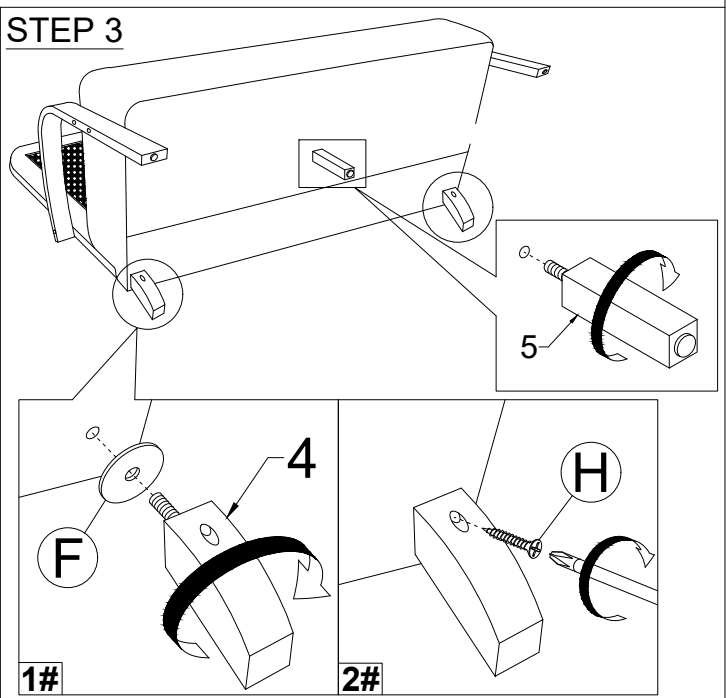

ASSEMBLY INSTRUCTIONS

MODEL : RDS 990 - 1S (ZZ)

ITEM	PART LIST	QTY
1	RATAN BACKREST 	1 PC
2	CUSHION SEAT 	1 PC
3	ARM (L & R) 	2 PCS
4	BACK LEG 	2 PCS
5	PILLOW 	1 PCS

ITEM	HARDWARE LIST	QTY
A	JCBC M6 x 100MM 	4 PCS
B	SPRING WASHER M6 	10 PCS
C	FLAT WASHER M6 x 13MM 	6 PCS
D	JCBC M6 x 60mm 	2 PCS
E	WOOD BUTTON 	6 PCS
F	PLASTIC WASHER 	2 PCS
G	ALLEN KEY M4 	1 PC
H	CSK SCREW M4 x 38mm 	2 PCS
I	JCBC M6 x 40mm 	4 PCS
J	FLAT WASHER M6 x 19MM 	4 PCS

FULLY ASSEMBLY

STEP 1

STEP 2

STEP 3

ASSEMBLY INSTRUCTIONS

MODEL : RDS 990 - 3S (ZZ)

ITEM	PART LIST	QTY	ITEM	HARDWARE LIST	QTY
1	RATAN BACKREST	1 PC	A	JCBC M6 x 100MM	4 PCS
2	CUSHION SEAT	1 PC	B	SPRING WASHER M6	14 PCS
3	ARM (L & R)	2 PCS	C	FLAT WASHER M6 x 13MM	6 PCS
4	BACK LEG	2 PCS	D	JCBC M6 x 60mm	2 PCS
5	CENTER LEG	1 PCS	E	WOOD BUTTON	6 PCS
6	PILLOW	3 PCS	F	PLASTIC WASHER	2 PCS
			G	ALLEN KEY M4	1 PC
			H	CSK SCREW M4 x 38mm	2 PCS
			I	JCBC M6 x 40mm	8 PCS
			J	FLAT WASHER M6 x 19MM	8 PCS

FULLY ASSEMBLY

STEP 1

STEP 2

STEP 3

ASSEMBLY INSTRUCTIONS

MODEL : RDS 990 - 2S (ZZ)

ITEM	PART LIST	QTY
1	RATAN BACKREST 	1 PC
2	CUSHION SEAT 	1 PC
3	ARM (L & R) 	2 PCS
4	BACK LEG 	2 PCS
5	PILLOW 	2 PCS

ITEM	HARDWARE LIST	QTY
A	JCBC M6 x 100MM 	4 PCS
B	SPRING WASHER M6 	12 PCS
C	FLAT WASHER M6 x 13MM 	6 PCS
D	JCBC M6 x 60mm 	2 PCS
E	WOOD BUTTON 	6 PCS
F	PLASTIC WASHER 	2 PCS
G	ALLEN KEY M4 	1 PC
H	CSK SCREW M4 x 38mm 	2 PCS
I	JCBC M6 x 40mm 	6 PCS
J	FLAT WASHER M6 x 19MM 	6 PCS

FULLY ASSEMBLY

STEP 1

STEP 2

STEP 3