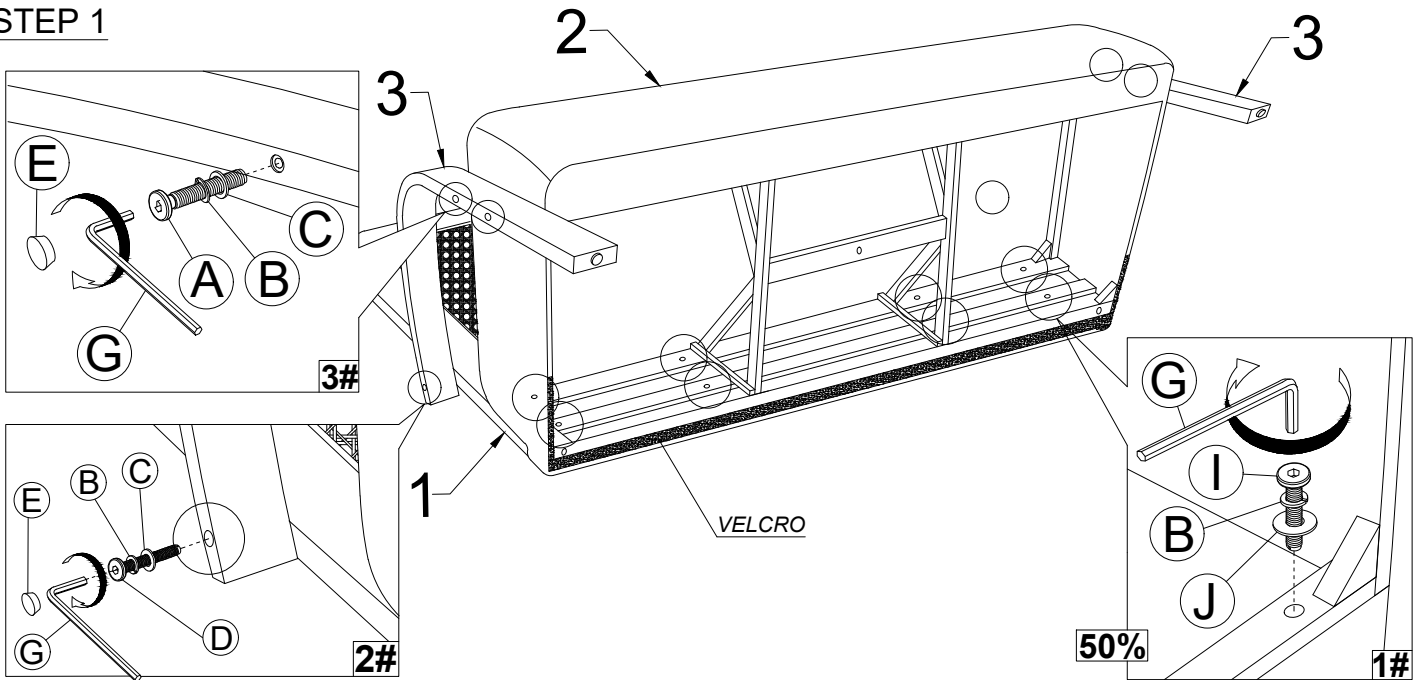

ASSEMBLY INSTRUCTIONS

MODEL : RDS 990 - 1S (ZZ)

ITEM	PART LIST	QTY
1	RATAN BACKREST 	1 PC
2	CUSHION SEAT 	1 PC
3	ARM (L & R) 	2 PCS
4	BACK LEG 	2 PCS
5	PILLOW 	1 PCS

ITEM	HARDWARE LIST	QTY
A	JCBC M6 x 100MM 	4 PCS
B	SPRING WASHER M6 	10 PCS
C	FLAT WASHER M6 x 13MM 	6 PCS
D	JCBC M6 x 60mm 	2 PCS
E	WOOD BUTTON 	6 PCS
F	PLASTIC WASHER 	2 PCS
G	ALLEN KEY M4 	1 PC
H	CSK SCREW M4 x 38mm 	2 PCS
I	JCBC M6 x 40mm 	4 PCS
J	FLAT WASHER M6 x 19MM 	4 PCS

FULLY ASSEMBLY

STEP 1

STEP 2

STEP 3

ASSEMBLY INSTRUCTIONS

MODEL : RDS 990 - 3S (ZZ)

ITEM	PART LIST	QTY	ITEM	HARDWARE LIST	QTY
1	RATAN BACKREST	1 PC	A	JCBC M6 x 100MM	4 PCS
2	CUSHION SEAT	1 PC	B	SPRING WASHER M6	14 PCS
3	ARM (L & R)	2 PCS	C	FLAT WASHER M6 x 13MM	6 PCS
4	BACK LEG	2 PCS	D	JCBC M6 x 60mm	2 PCS
5	CENTER LEG	1 PCS	E	WOOD BUTTON	6 PCS
6	PILLOW	3 PCS	F	PLASTIC WASHER	2 PCS
			G	ALLEN KEY M4	1 PC
			H	CSK SCREW M4 x 38mm	2 PCS
			I	JCBC M6 x 40mm	8 PCS
			J	FLAT WASHER M6 x 19MM	8 PCS

FULLY ASSEMBLY

STEP 1

STEP 2

STEP 3

ASSEMBLY INSTRUCTIONS

MODEL : RDS 990 - 2S (ZZ)

ITEM	PART LIST	QTY
1	RATAN BACKREST 	1 PC
2	CUSHION SEAT 	1 PC
3	ARM (L & R) 	2 PCS
4	BACK LEG 	2 PCS
5	PILLOW 	2 PCS

ITEM	HARDWARE LIST	QTY
A	JCBC M6 x 100MM 	4 PCS
B	SPRING WASHER M6 	12 PCS
C	FLAT WASHER M6 x 13MM 	6 PCS
D	JCBC M6 x 60mm 	2 PCS
E	WOOD BUTTON 	6 PCS
F	PLASTIC WASHER 	2 PCS
G	ALLEN KEY M4 	1 PC
H	CSK SCREW M4 x 38mm 	2 PCS
I	JCBC M6 x 40mm 	6 PCS
J	FLAT WASHER M6 x 19MM 	6 PCS