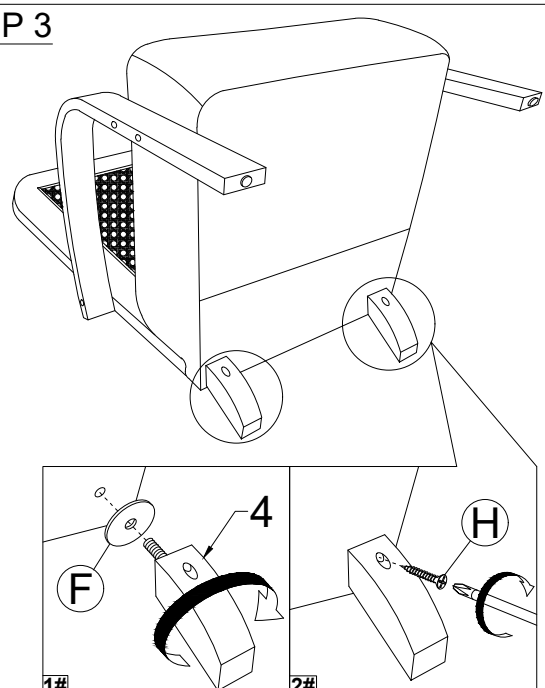

ASSEMBLY INSTRUCTIONS

MODEL : RDS 990 - 1S (ZZ)

ITEM	PART LIST	QTY
1	RATAN BACKREST 	1 PC
2	CUSHION SEAT 	1 PC
3	ARM (L & R) 	2 PCS
4	BACK LEG 	2 PCS
5	PILLOW 	1 PCS

ITEM	HARDWARE LIST	QTY
A	JCBC M6 x 100MM 	4 PCS
B	SPRING WASHER M6 	10 PCS
C	FLAT WASHER M6 x 13MM 	6 PCS
D	JCBC M6 x 60mm 	2 PCS
E	WOOD BUTTON 	6 PCS
F	PLASTIC WASHER 	2 PCS
G	ALLEN KEY M4 	1 PC
H	CSK SCREW M4 x 38mm 	2 PCS
I	JCBC M6 x 40mm 	4 PCS
J	FLAT WASHER M6 x 19MM 	4 PCS

FULLY ASSEMBLY

STEP 1

STEP 2

STEP 3

ASSEMBLY INSTRUCTIONS

MODEL : RDS 990 - 3S (ZZ)

ITEM	PART LIST	QTY	ITEM	HARDWARE LIST	QTY
1	RATAN BACKREST	1 PC	A	JCBC M6 x 100MM	4 PCS
2	CUSHION SEAT	1 PC	B	SPRING WASHER M6	14 PCS
3	ARM (L & R)	2 PCS	C	FLAT WASHER M6 x 13MM	6 PCS
4	BACK LEG	2 PCS	D	JCBC M6 x 60mm	2 PCS
5	CENTER LEG	1 PCS	E	WOOD BUTTON	6 PCS
6	PILLOW	3 PCS	F	PLASTIC WASHER	2 PCS
			G	ALLEN KEY M4	1 PC
			H	CSK SCREW M4 x 38mm	2 PCS
			I	JCBC M6 x 40mm	8 PCS
			J	FLAT WASHER M6 x 19MM	8 PCS

FULLY ASSEMBLY

STEP 1

STEP 2

STEP 3

ASSEMBLY INSTRUCTIONS

MODEL : RDS 990 - 2S (ZZ)

ITEM	PART LIST	QTY
1	RATAN BACKREST 	1 PC
2	CUSHION SEAT 	1 PC
3	ARM (L & R) 	2 PCS
4	BACK LEG 	2 PCS
5	PILLOW 	2 PCS

ITEM	HARDWARE LIST	QTY
A	JCBC M6 x 100MM 	4 PCS
B	SPRING WASHER M6 	12 PCS
C	FLAT WASHER M6 x 13MM 	6 PCS
D	JCBC M6 x 60mm 	2 PCS
E	WOOD BUTTON 	6 PCS
F	PLASTIC WASHER 	2 PCS
G	ALLEN KEY M4 	1 PC
H	CSK SCREW M4 x 38mm 	2 PCS
I	JCBC M6 x 40mm 	6 PCS
J	FLAT WASHER M6 x 19MM 	6 PCS