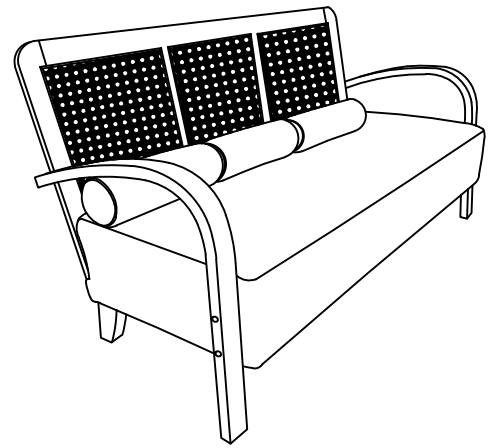

ASSEMBLY INSTRUCTIONS

MODEL : RDS 990 - 1S (ZZ)

ITEM	PART LIST	QTY
1	RATAN BACKREST 	1 PC
2	CUSHION SEAT 	1 PC
3	ARM (L & R) 	2 PCS
4	BACK LEG 	2 PCS
5	PILLOW 	1 PCS

ITEM	HARDWARE LIST	QTY
A	JCBC M6 x 100MM 	4 PCS
B	SPRING WASHER M6 	10 PCS
C	FLAT WASHER M6 x 13MM 	6 PCS
D	JCBC M6 x 60mm 	2 PCS
E	WOOD BUTTON 	6 PCS
F	PLASTIC WASHER 	2 PCS
G	ALLEN KEY M4 	1 PC
H	CSK SCREW M4 x 38mm 	2 PCS
I	JCBC M6 x 40mm 	4 PCS
J	FLAT WASHER M6 x 19MM 	4 PCS

FULLY ASSEMBLY

STEP 1

STEP 2

STEP 3

ASSEMBLY INSTRUCTIONS

MODEL : RDS 990 - 3S (ZZ)

ITEM	PART LIST	QTY	ITEM	HARDWARE LIST	QTY
1	RATAN BACKREST	1 PC	A	JCBC M6 x 100MM	4 PCS
2	CUSHION SEAT	1 PC	B	SPRING WASHER M6	14 PCS
3	ARM (L & R)	2 PCS	C	FLAT WASHER M6 x 13MM	6 PCS
4	BACK LEG	2 PCS	D	JCBC M6 x 60mm	2 PCS
5	CENTER LEG	1 PCS	E	WOOD BUTTON	6 PCS
6	PILLOW	3 PCS	F	PLASTIC WASHER	2 PCS
			G	ALLEN KEY M4	1 PC
			H	CSK SCREW M4 x 38mm	2 PCS
			I	JCBC M6 x 40mm	8 PCS
			J	FLAT WASHER M6 x 19MM	8 PCS

FULLY ASSEMBLY

STEP 1

STEP 2

STEP 3

ASSEMBLY INSTRUCTIONS

MODEL : RDS 990 - 2S (ZZ)

ITEM	PART LIST	QTY
1	RATAN BACKREST 	1 PC
2	CUSHION SEAT 	1 PC
3	ARM (L & R) 	2 PCS
4	BACK LEG 	2 PCS
5	PILLOW 	2 PCS

ITEM	HARDWARE LIST	QTY
A	JCBC M6 x 100MM 	4 PCS
B	SPRING WASHER M6 	12 PCS
C	FLAT WASHER M6 x 13MM 	6 PCS
D	JCBC M6 x 60mm 	2 PCS
E	WOOD BUTTON 	6 PCS
F	PLASTIC WASHER 	2 PCS
G	ALLEN KEY M4 	1 PC
H	CSK SCREW M4 x 38mm 	2 PCS
I	JCBC M6 x 40mm 	6 PCS
J	FLAT WASHER M6 x 19MM 	6 PCS