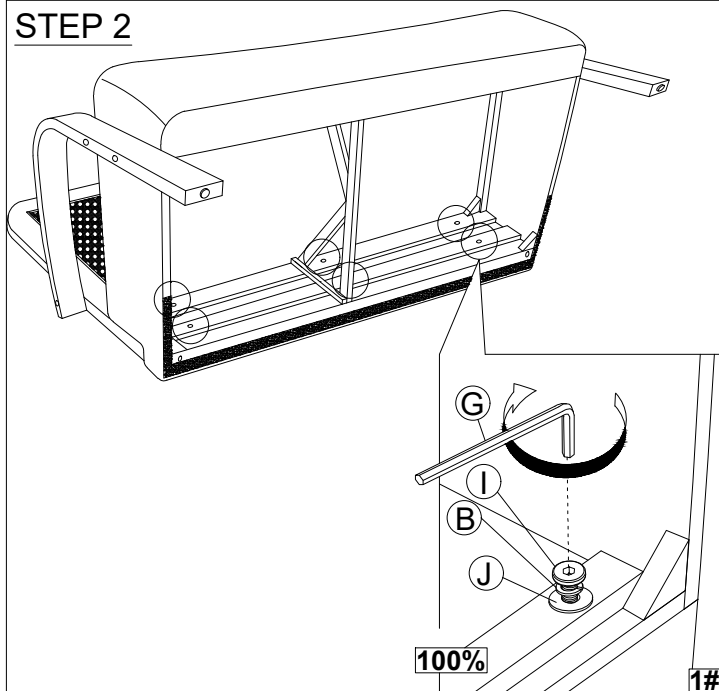

ASSEMBLY INSTRUCTIONS

MODEL : RDS 990 - 1S (ZZ)

ITEM	PART LIST	QTY
1	RATAN BACKREST 	1 PC
2	CUSHION SEAT 	1 PC
3	ARM (L & R) 	2 PCS
4	BACK LEG 	2 PCS
5	PILLOW 	1 PCS

ITEM	HARDWARE LIST	QTY
A	JCBC M6 x 100MM 	4 PCS
B	SPRING WASHER M6 	10 PCS
C	FLAT WASHER M6 x 13MM 	6 PCS
D	JCBC M6 x 60mm 	2 PCS
E	WOOD BUTTON 	6 PCS
F	PLASTIC WASHER 	2 PCS
G	ALLEN KEY M4 	1 PC
H	CSK SCREW M4 x 38mm 	2 PCS
I	JCBC M6 x 40mm 	4 PCS
J	FLAT WASHER M6 x 19MM 	4 PCS

FULLY ASSEMBLY

STEP 1

STEP 2

STEP 3

ASSEMBLY INSTRUCTIONS

MODEL : RDS 990 - 3S (ZZ)

ITEM	PART LIST	QTY	ITEM	HARDWARE LIST	QTY
1	RATAN BACKREST	1 PC	A	JCBC M6 x 100MM	4 PCS
2	CUSHION SEAT	1 PC	B	SPRING WASHER M6	14 PCS
3	ARM (L & R)	2 PCS	C	FLAT WASHER M6 x 13MM	6 PCS
4	BACK LEG	2 PCS	D	JCBC M6 x 60mm	2 PCS
5	CENTER LEG	1 PCS	E	WOOD BUTTON	6 PCS
6	PILLOW	3 PCS	F	PLASTIC WASHER	2 PCS
			G	ALLEN KEY M4	1 PC
			H	CSK SCREW M4 x 38mm	2 PCS
			I	JCBC M6 x 40mm	8 PCS
			J	FLAT WASHER M6 x 19MM	8 PCS

FULLY ASSEMBLY

STEP 1

STEP 2

STEP 3

ASSEMBLY INSTRUCTIONS

MODEL : RDS 990 - 2S (ZZ)

ITEM	PART LIST	QTY
1	RATAN BACKREST 	1 PC
2	CUSHION SEAT 	1 PC
3	ARM (L & R) 	2 PCS
4	BACK LEG 	2 PCS
5	PILLOW 	2 PCS

ITEM	HARDWARE LIST	QTY
A	JCBC M6 x 100MM 	4 PCS
B	SPRING WASHER M6 	12 PCS
C	FLAT WASHER M6 x 13MM 	6 PCS
D	JCBC M6 x 60mm 	2 PCS
E	WOOD BUTTON 	6 PCS
F	PLASTIC WASHER 	2 PCS
G	ALLEN KEY M4 	1 PC
H	CSK SCREW M4 x 38mm 	2 PCS
I	JCBC M6 x 40mm 	6 PCS
J	FLAT WASHER M6 x 19MM 	6 PCS

FULLY ASSEMBLY

STEP 1

STEP 2

STEP 3