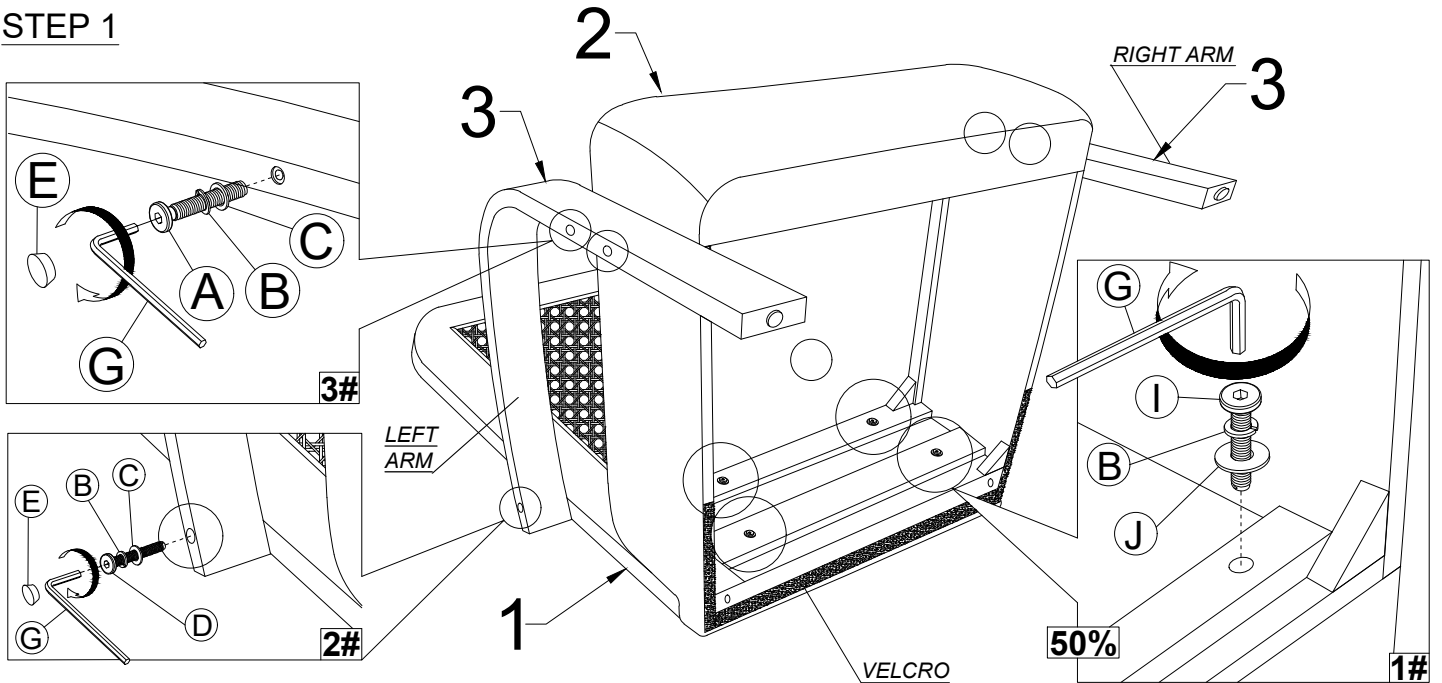

ASSEMBLY INSTRUCTIONS

MODEL : RDS 990 - 1S (ZZ)

ITEM	PART LIST	QTY
1	RATAN BACKREST 	1 PC
2	CUSHION SEAT 	1 PC
3	ARM (L & R) 	2 PCS
4	BACK LEG 	2 PCS
5	PILLOW 	1 PCS

ITEM	HARDWARE LIST	QTY
A	JCBC M6 x 100MM 	4 PCS
B	SPRING WASHER M6 	10 PCS
C	FLAT WASHER M6 x 13MM 	6 PCS
D	JCBC M6 x 60mm 	2 PCS
E	WOOD BUTTON 	6 PCS
F	PLASTIC WASHER 	2 PCS
G	ALLEN KEY M4 	1 PC
H	CSK SCREW M4 x 38mm 	2 PCS
I	JCBC M6 x 40mm 	4 PCS
J	FLAT WASHER M6 x 19MM 	4 PCS

FULLY ASSEMBLY

STEP 1

STEP 2

STEP 3

ASSEMBLY INSTRUCTIONS

MODEL : RDS 990 - 3S (ZZ)

ITEM	PART LIST	QTY	ITEM	HARDWARE LIST	QTY
1	RATAN BACKREST	1 PC	A	JCBC M6 x 100MM	4 PCS
2	CUSHION SEAT	1 PC	B	SPRING WASHER M6	14 PCS
3	ARM (L & R)	2 PCS	C	FLAT WASHER M6 x 13MM	6 PCS
4	BACK LEG	2 PCS	D	JCBC M6 x 60mm	2 PCS
5	CENTER LEG	1 PCS	E	WOOD BUTTON	6 PCS
6	PILLOW	3 PCS	F	PLASTIC WASHER	2 PCS
			G	ALLEN KEY M4	1 PC
			H	CSK SCREW M4 x 38mm	2 PCS
			I	JCBC M6 x 40mm	8 PCS
			J	FLAT WASHER M6 x 19MM	8 PCS

FULLY ASSEMBLY

STEP 1

STEP 2

STEP 3

ASSEMBLY INSTRUCTIONS

MODEL : RDS 990 - 2S (ZZ)

ITEM	PART LIST	QTY
1	RATAN BACKREST 	1 PC
2	CUSHION SEAT 	1 PC
3	ARM (L & R) 	2 PCS
4	BACK LEG 	2 PCS
5	PILLOW 	2 PCS

ITEM	HARDWARE LIST	QTY
A	JCBC M6 x 100MM 	4 PCS
B	SPRING WASHER M6 	12 PCS
C	FLAT WASHER M6 x 13MM 	6 PCS
D	JCBC M6 x 60mm 	2 PCS
E	WOOD BUTTON 	6 PCS
F	PLASTIC WASHER 	2 PCS
G	ALLEN KEY M4 	1 PC
H	CSK SCREW M4 x 38mm 	2 PCS
I	JCBC M6 x 40mm 	6 PCS
J	FLAT WASHER M6 x 19MM 	6 PCS