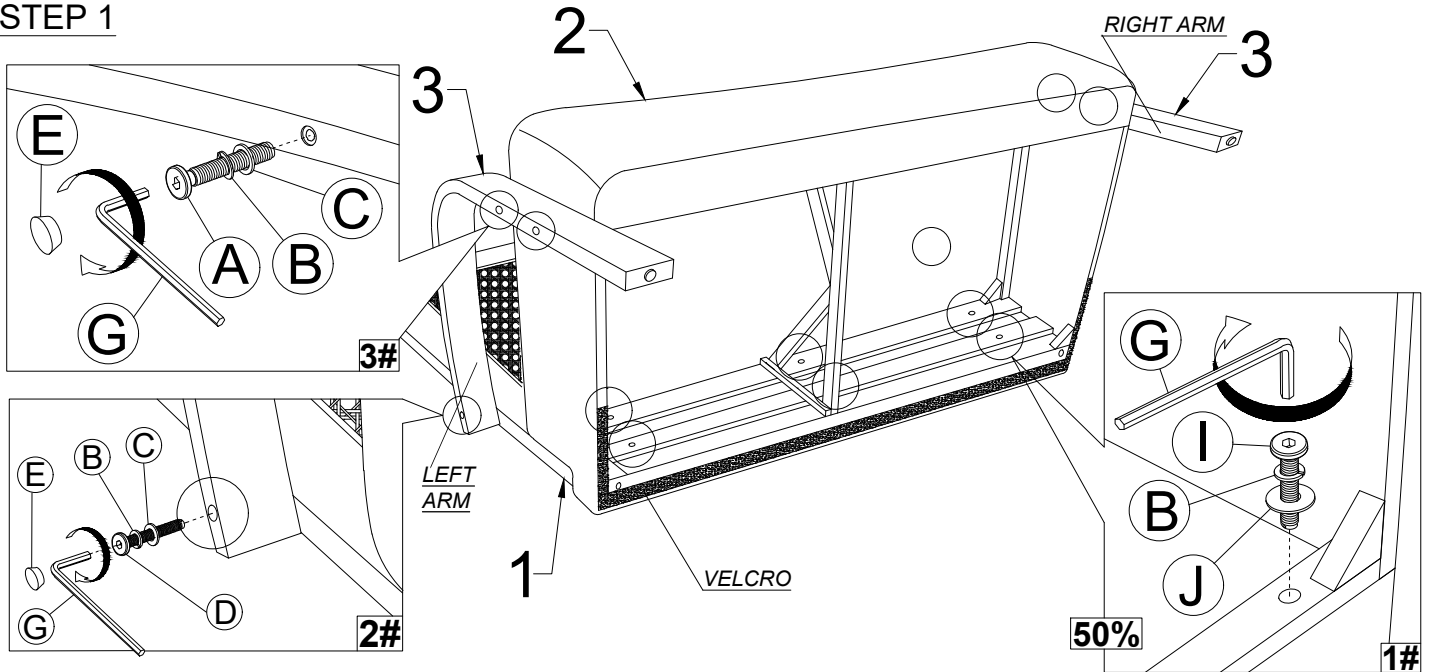

ASSEMBLY INSTRUCTIONS

MODEL : RDS 990 - 2S (ZZ)

ITEM	PART LIST	QTY
1	RATAN BACKREST	1 PC
2	CUSHION SEAT	1 PC
3	ARM (L & R)	2 PCS
4	BACK LEG	2 PCS
5	PILLOW	2 PCS

ITEM	HARDWARE LIST	QTY
A	JCBC M6 x 100MM	4 PCS
B	SPRING WASHER M6	12 PCS
C	FLAT WASHER M6 x 13MM	6 PCS
D	JCBC M6 x 60mm	2 PCS
E	WOOD BUTTON	6 PCS
F	PLASTIC WASHER	2 PCS
G	ALLEN KEY M4	1 PC
H	CSK SCREW M4 x 38mm	2 PCS
I	JCBC M6 x 40mm	6 PCS
J	FLAT WASHER M6 x 19MM	6 PCS

FULLY ASSEMBLY

STEP 1

STEP 2

STEP 3