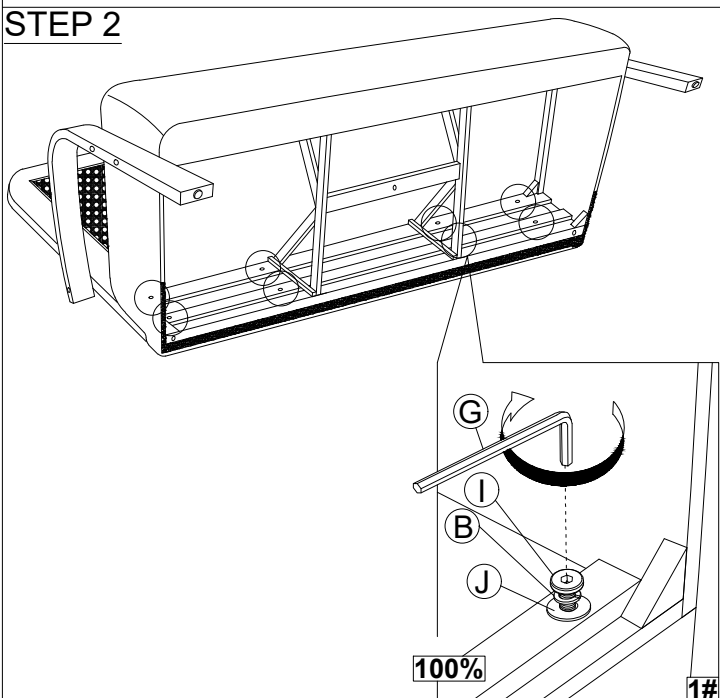

ASSEMBLY INSTRUCTIONS

MODEL : RDS 990 - 1S (ZZ)

ITEM	PART LIST	QTY
1	RATAN BACKREST 	1 PC
2	CUSHION SEAT 	1 PC
3	ARM (L & R) 	2 PCS
4	BACK LEG 	2 PCS
5	PILLOW 	1 PCS

ITEM	HARDWARE LIST	QTY
A	JCBC M6 x 100MM 	4 PCS
B	SPRING WASHER M6 	10 PCS
C	FLAT WASHER M6 x 13MM 	6 PCS
D	JCBC M6 x 60mm 	2 PCS
E	WOOD BUTTON 	6 PCS
F	PLASTIC WASHER 	2 PCS
G	ALLEN KEY M4 	1 PC
H	CSK SCREW M4 x 38mm 	2 PCS
I	JCBC M6 x 40mm 	4 PCS
J	FLAT WASHER M6 x 19MM 	4 PCS

FULLY ASSEMBLY

STEP 1

STEP 2

STEP 3

ASSEMBLY INSTRUCTIONS

MODEL : RDS 990 - 3S (ZZ)

ITEM	PART LIST	QTY	ITEM	HARDWARE LIST	QTY
1	RATAN BACKREST	1 PC	A	JCBC M6 x 100MM	4 PCS
2	CUSHION SEAT	1 PC	B	SPRING WASHER M6	14 PCS
3	ARM (L & R)	2 PCS	C	FLAT WASHER M6 x 13MM	6 PCS
4	BACK LEG	2 PCS	D	JCBC M6 x 60mm	2 PCS
5	CENTER LEG	1 PCS	E	WOOD BUTTON	6 PCS
6	PILLOW	3 PCS	F	PLASTIC WASHER	2 PCS
			G	ALLEN KEY M4	1 PC
			H	CSK SCREW M4 x 38mm	2 PCS
			I	JCBC M6 x 40mm	8 PCS
			J	FLAT WASHER M6 x 19MM	8 PCS

FULLY ASSEMBLY

STEP 1

STEP 2

STEP 3

ASSEMBLY INSTRUCTIONS

MODEL : RDS 990 - 2S (ZZ)

ITEM	PART LIST	QTY
1	RATAN BACKREST 	1 PC
2	CUSHION SEAT 	1 PC
3	ARM (L & R) 	2 PCS
4	BACK LEG 	2 PCS
5	PILLOW 	2 PCS

ITEM	HARDWARE LIST	QTY
A	JCBC M6 x 100MM 	4 PCS
B	SPRING WASHER M6 	12 PCS
C	FLAT WASHER M6 x 13MM 	6 PCS
D	JCBC M6 x 60mm 	2 PCS
E	WOOD BUTTON 	6 PCS
F	PLASTIC WASHER 	2 PCS
G	ALLEN KEY M4 	1 PC
H	CSK SCREW M4 x 38mm 	2 PCS
I	JCBC M6 x 40mm 	6 PCS
J	FLAT WASHER M6 x 19MM 	6 PCS