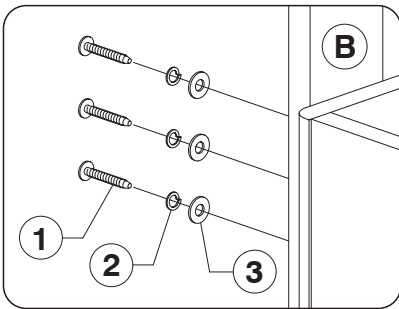

9784 King Headboard

Assembly Instructions

W11-0522

1 Parts List

A
Headboard Panel x 1

B
Support Bars x 2

2 Hardware List

1 M6 x 35mm JCB
x 10

2 Spring Washer
x 10

3 Flat Washer
x 10

4 Allen Key
x 1

Note: Do not assemble using power tools. This can cause the bolts to be overtightened

3 Assemble the Support Bars (B) to the Headboard Panel.

4 Assemble the Headboard Panel (A) to the Support Bars (B).