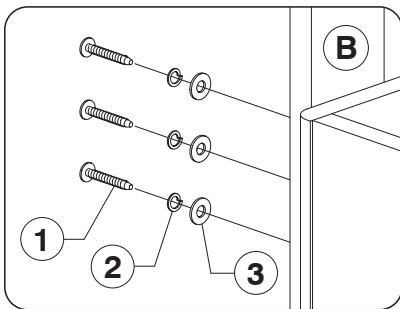

9784 Full / Queen Headboard

Assembly Instructions

W11-0522

1 Parts List

A
Headboard Panel x 1

B
Support Bars x 2

2 Hardware List

1 M6 x 35mm JCB
x 10

2 Spring Washer
x 10

3 Flat Washer
x 10

4 Allen Key
x 1

Note: Do not assemble using power tools. This can cause the bolts to be overtightened

3 Assemble the Support Bars (B) to the Headboard Panel.

4 Assemble the Headboard Panel (A) to the Support Bars (B).

9784 King Headboard

Assembly Instructions

W11-0522

1 Parts List

A
Headboard Panel x 1

B
Support Bars x 2

2 Hardware List

1 M6 x 35mm JCB
x 10