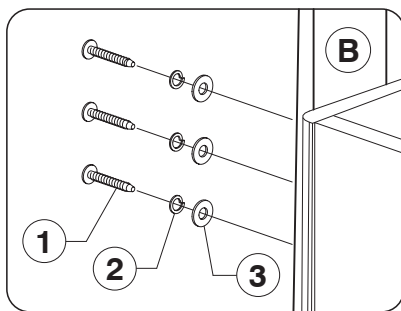

4 Assemble the Headboard Panel (A) to the Support Bars (B).

9780-1 King Headboard

Assembly Instructions

WI-0622

1 Parts List

Note: Do not assemble using power tools. This can cause the bolts to be overtightened

2 Hardware List

1 M6 X 35mm JCB x 10

2 Spring Washer x 10

3 Flat Washer x 10

4 Allen Key x 1

3 Assemble the Support Bars (B) to the Headboard Panel.

4 Assemble the Headboard Panel (A) to the Support Bars (B).