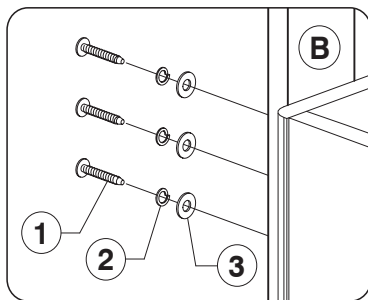

9780-1 Full / Queen Headboard

Assembly Instructions

WI-0622

1 Parts List

2 Hardware List

Note: Do not assemble using power tools. This can cause the bolts to be overtightened

3 Assemble the Support Bars (B) to the Headboard Panel (A).

4 Assemble the Headboard Panel (A) to the Support Bars (B).

9780-1 King Headboard

Assembly Instructions

WI-0622

1 Parts List

Note: Do not assemble using power tools. This can cause the bolts to be overtightened

2 Hardware List

1 M6 X 35mm JCB x 10

2 Spring Washer x 10

3 Flat Washer x 10

4 Allen Key x 1

3 Assemble the Support Bars (B) to the Headboard Panel.

4 Assemble the Headboard Panel (A) to the Support Bars (B).